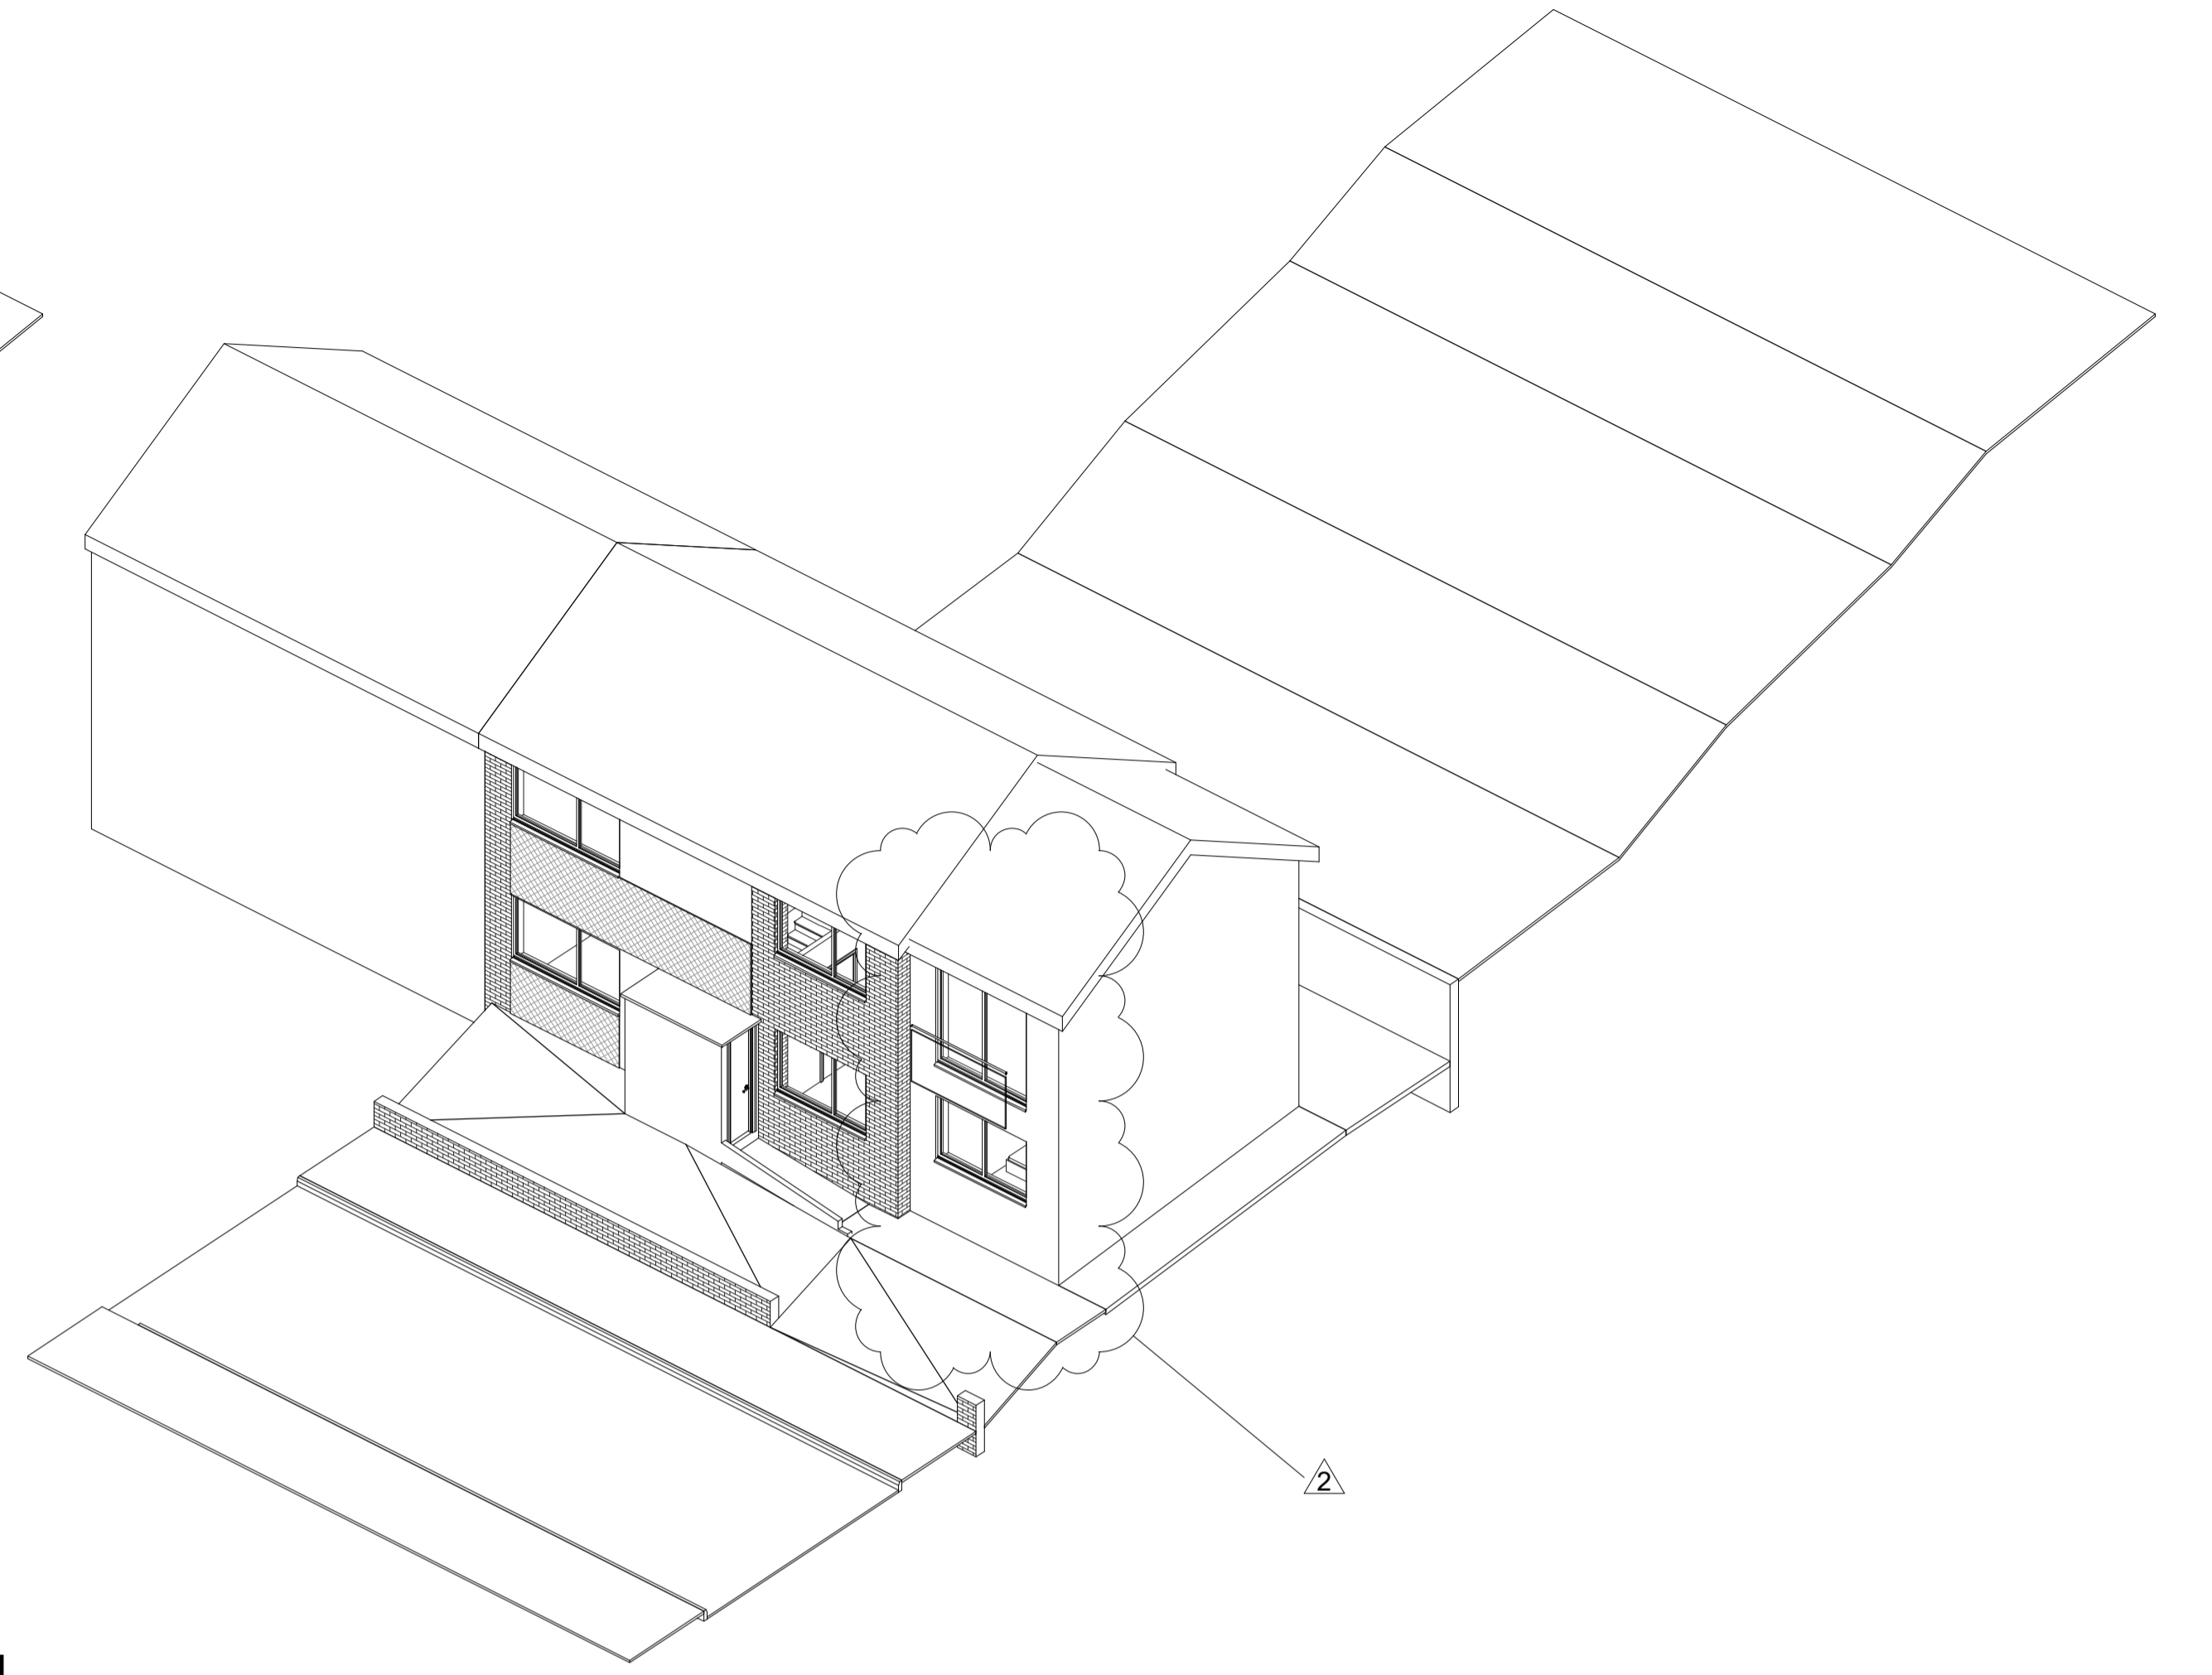

1 3D - Existing

2 3D - Proposed

3 3D - Existing 2

4 3D - Proposed 2

2	Juliet Doors Added replacing window. GF Window	01/07/21	4
	mulion amended to aligned with juliet doors over		
1	Planning Application	26/10/20	2

Rev Description (By / Chk'd / App'd) Date (Seq)

Client  
Mr + Mrs Henderson

Project  
38 Princess Avenue

Drawing Name  
3D Views

Drawing Number	005	revision	2
----------------	-----	----------	---