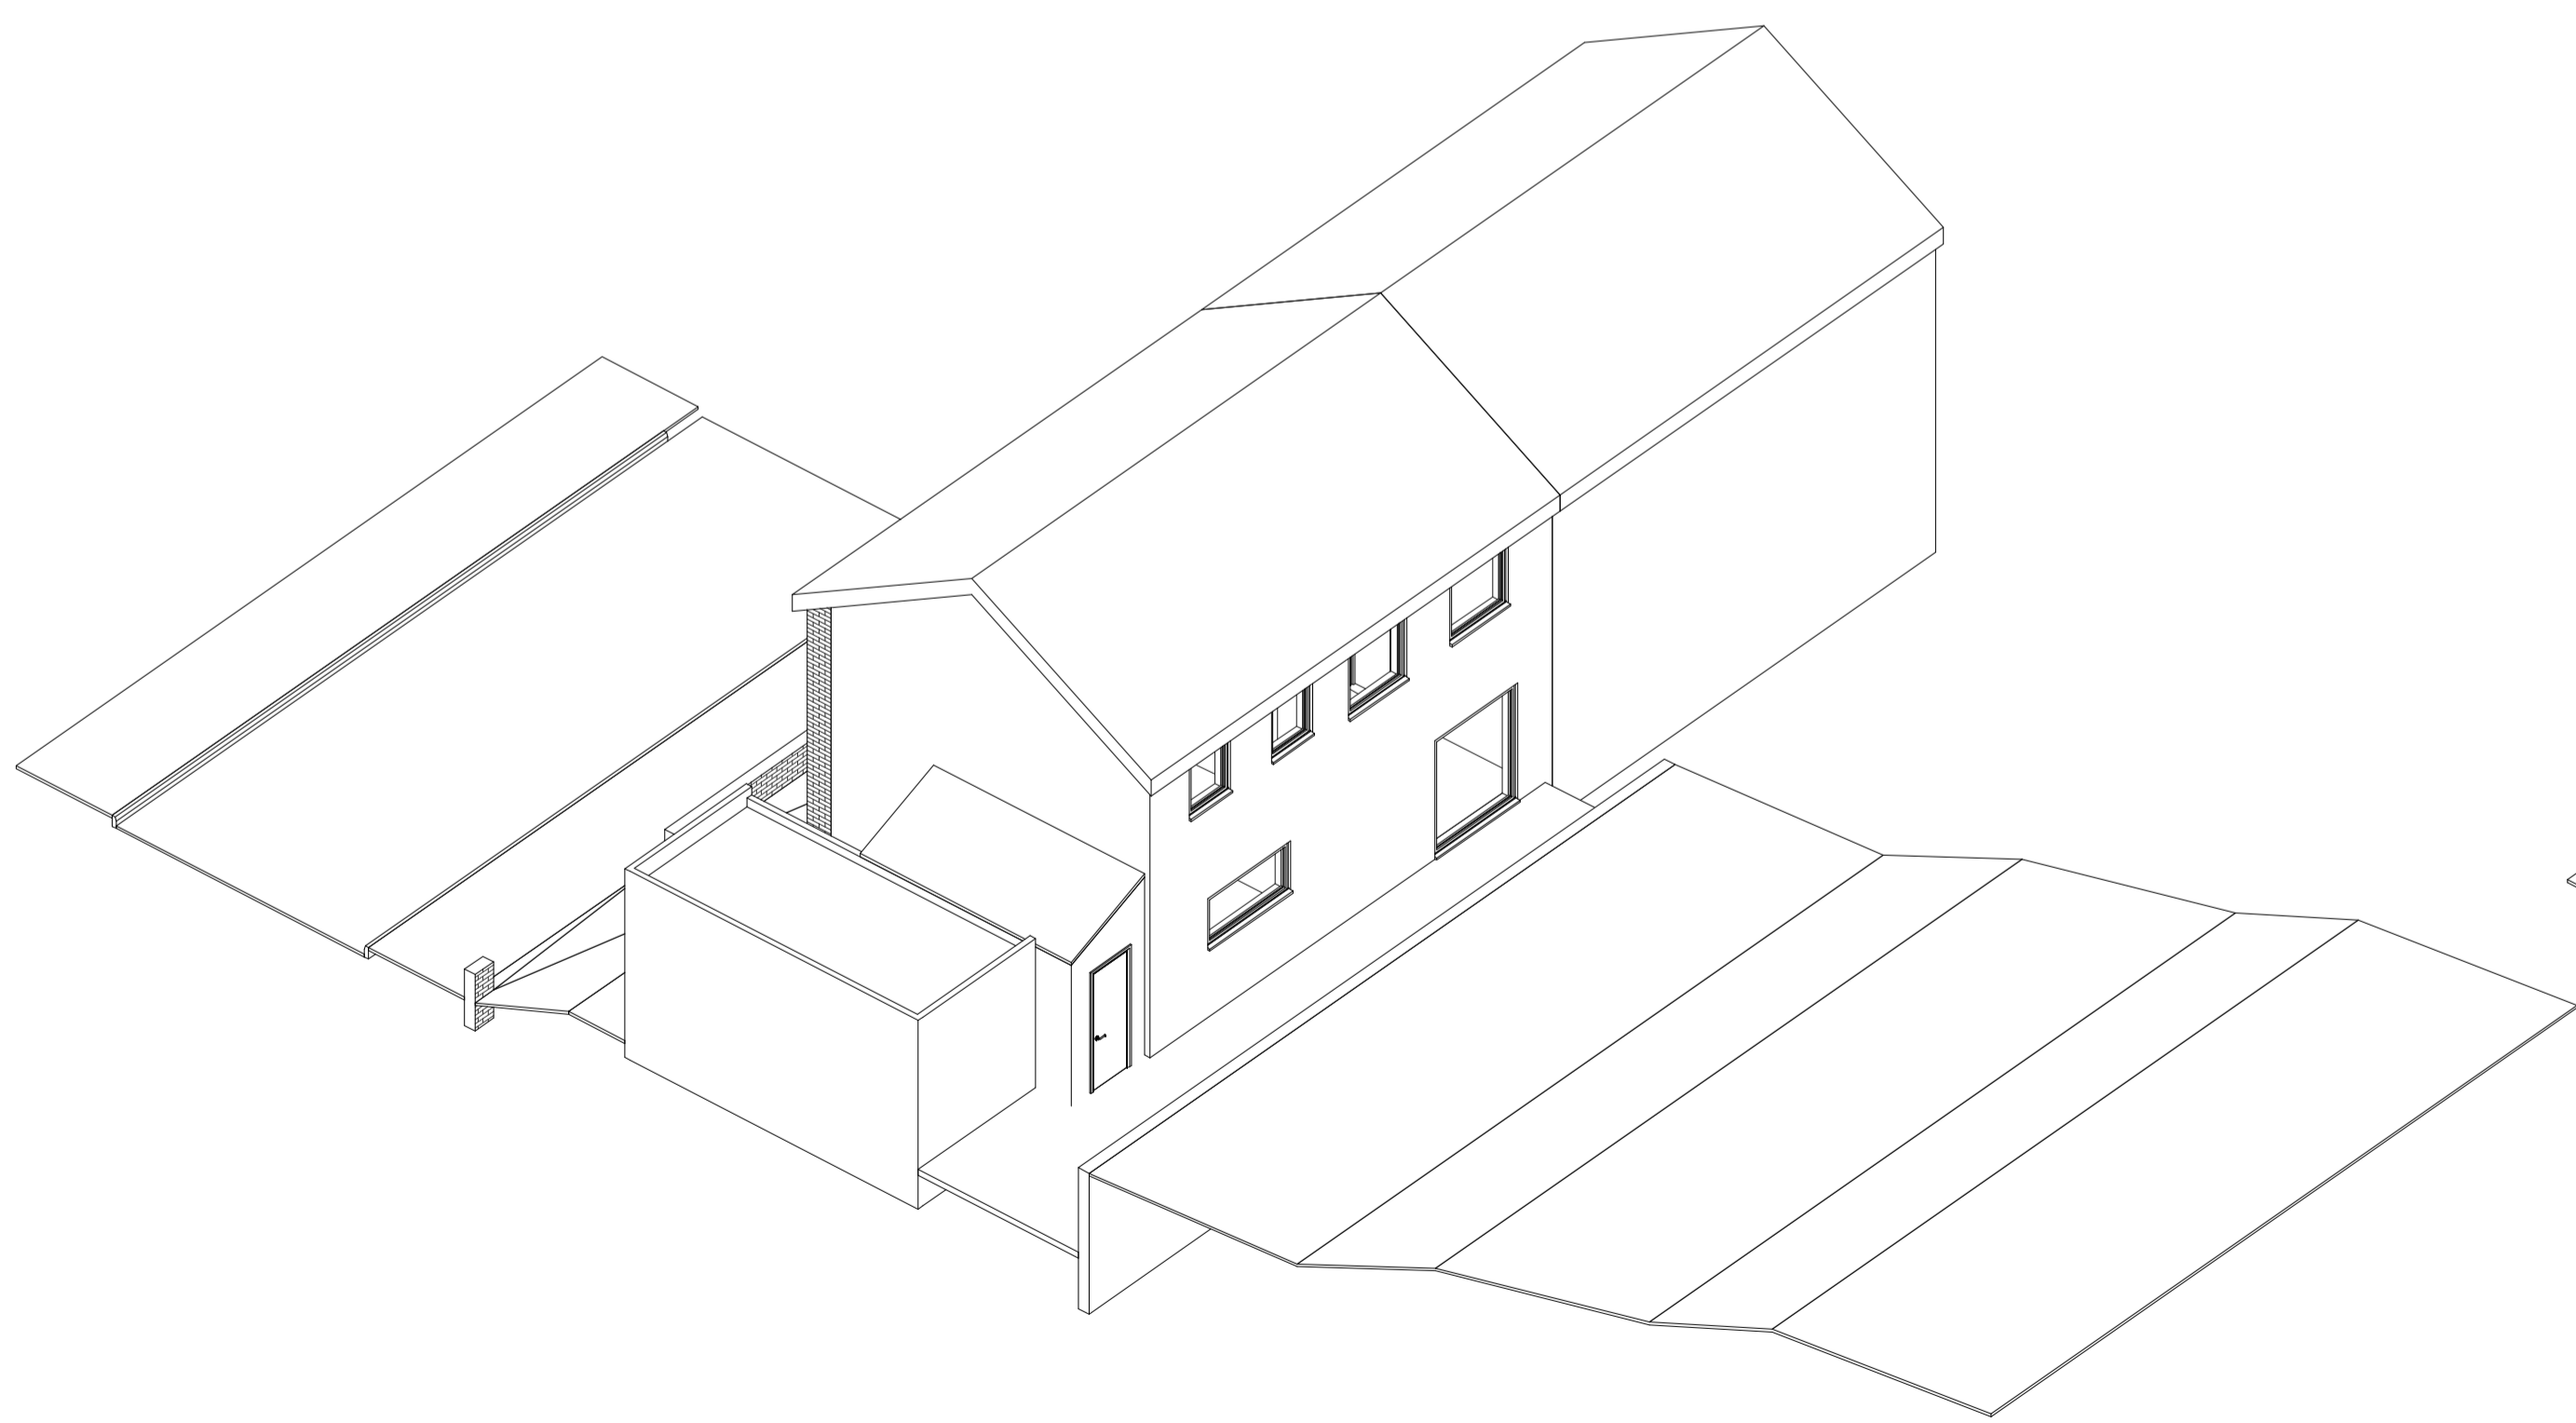

1 3D - Existing

2 3D - Proposed

3 3D - Existing 2

4 3D - Proposed 2

2	Juliet Doors Added replacing window. GF Window	01/07/21	4
	mulion amended to aligned with juliet doors over		
1	Planning Application	26/10/20	2

Rev Description (By / Chk'd / App'd) Date (Seq)

Client  
Mr + Mrs Henderson

Project  
38 Princess Avenue

Drawing Name  
3D Views

Drawing Number	005	revision	2
----------------	-----	----------	---