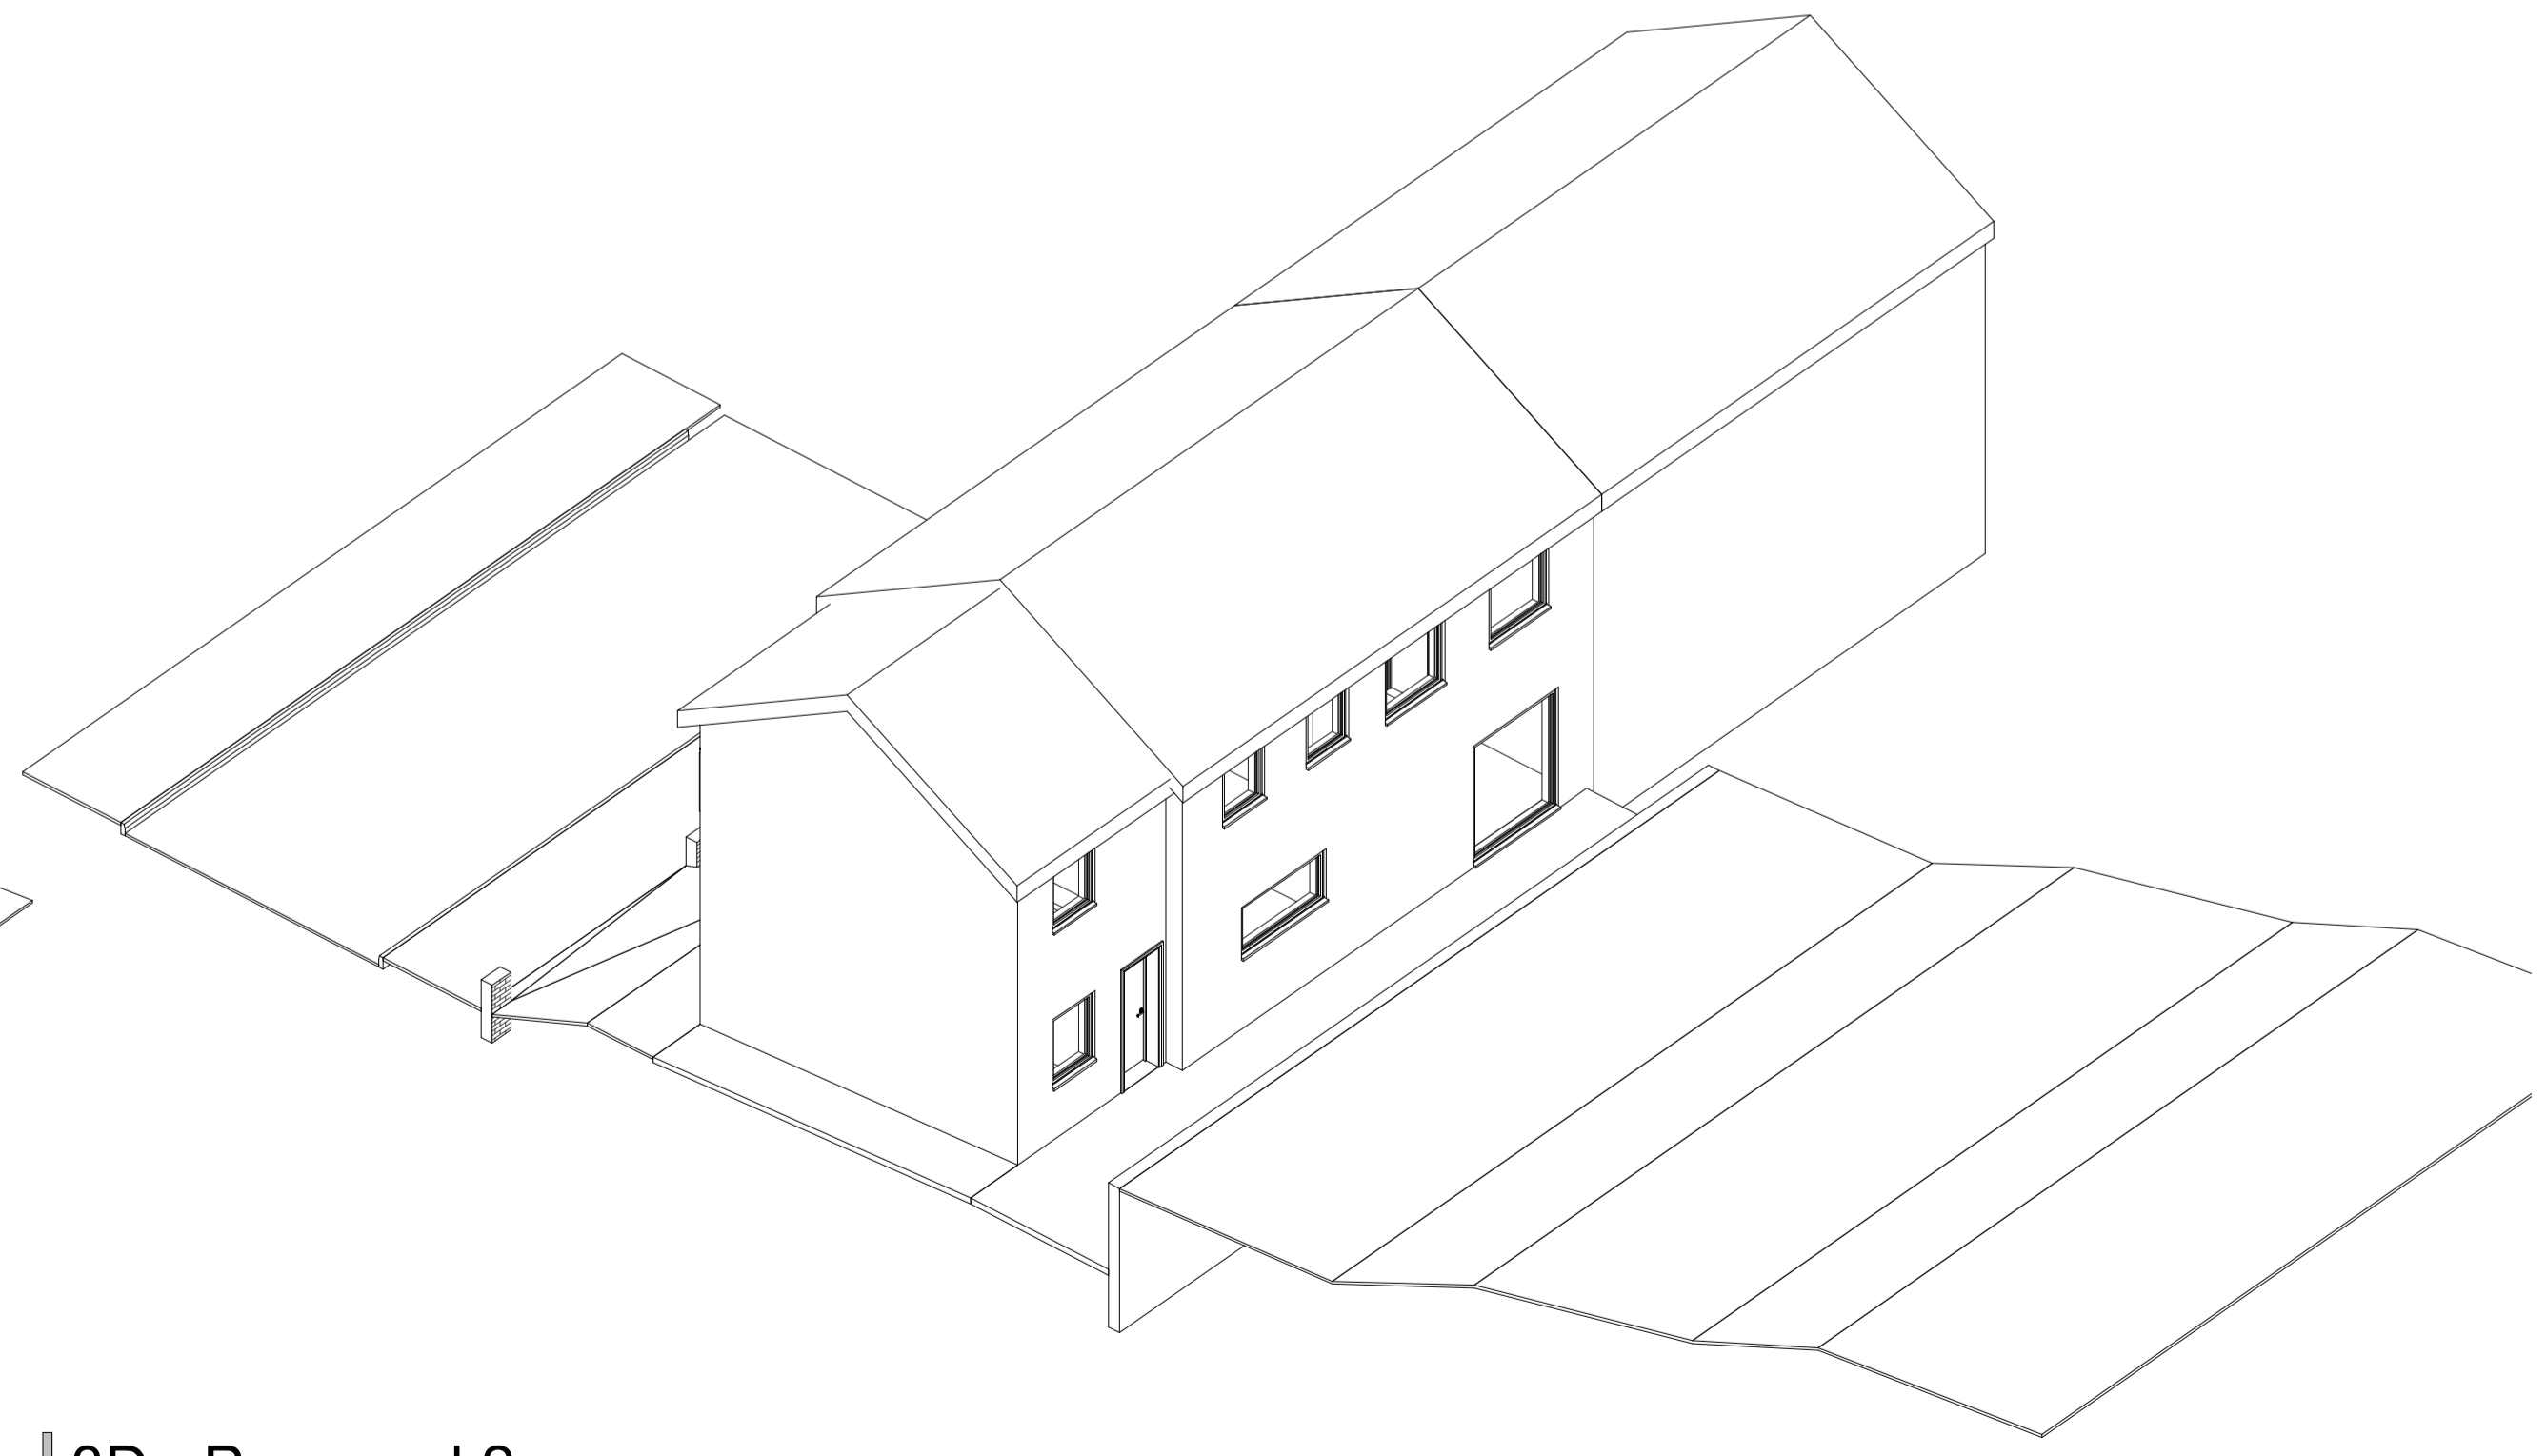

1 3D - Existing

2 3D - Proposed

3 3D - Existing 2

4 3D - Proposed 2

2	Juliet Doors Added replacing window. GF Window	01/07/21	4
	mulion amended to aligned with juliet doors over		
1	Planning Application	26/10/20	2

Rev Description (By / Chk'd / App'd) Date (Seq)

Client  
Mr + Mrs Henderson

Project  
38 Princess Avenue

Drawing Name  
3D Views

Drawing Number	005	revision	2
----------------	-----	----------	---