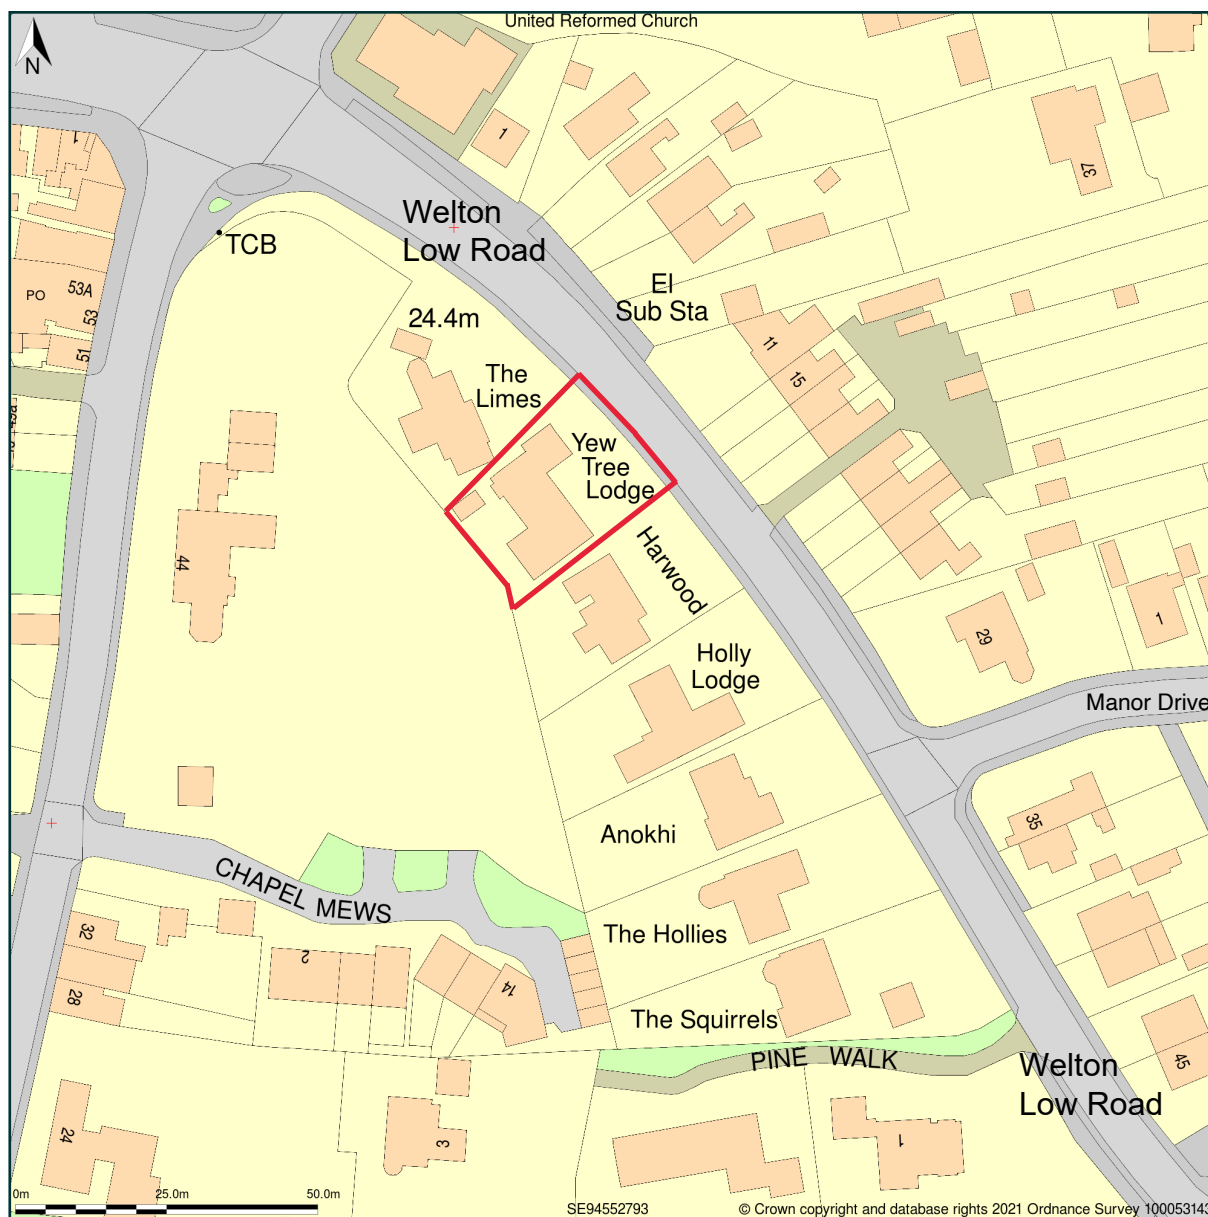

Yew Tree Lodge, 4 Welton Low Road, Elloughton, East Riding Of Yorkshire, HU15 1HR

Site Plan shows area bounded by: 494451.95, 427839.84 494651.95, 428039.84 (at a scale of 1:1250), OSGridRef: SE94552793. The representation of a road, track or path is no evidence of a right of way. The representation of features as lines is no evidence of a property boundary.

Produced on 21st Apr 2021 from the Ordnance Survey National Geographic Database and incorporating surveyed revision available at this date. Reproduction in whole or part is prohibited without the prior permission of Ordnance Survey. © Crown copyright 2021. Supplied by www.buyaplan.co.uk a licensed Ordnance Survey partner (100053143). Unique plan reference: #00623968-F689B1

Mr & Mrs Smith - 1:1250 Scale plan.

Reference the addition of an extra access point onto the existing driveway. Includes new dropped slope across footpath.