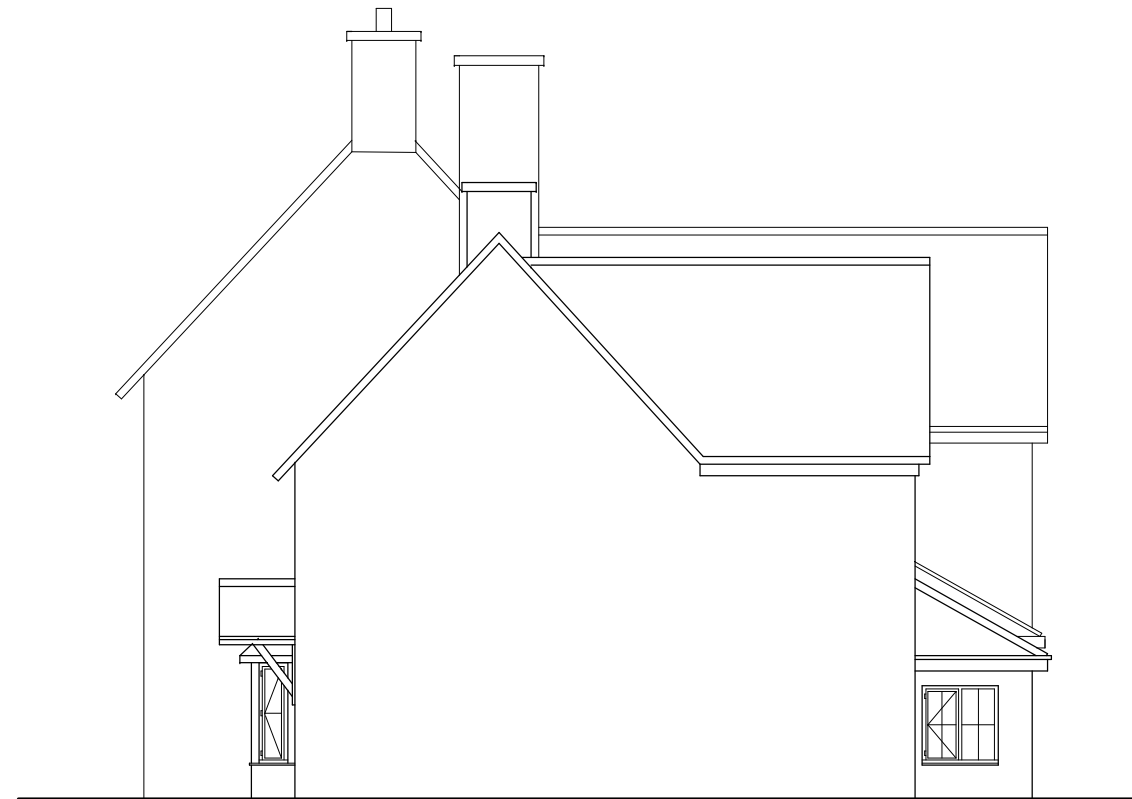

NORTH ELEVATION EXISTING 1:100

SOUTH ELEVATION EXISTING 1:100

WEST ELEVATION EXISTING 1:100

EAST ELEVATION EXISTING 1:100

WALLtd.

WALLINGFORD ARCHITECTURE LTD.

ADDITIONS & ALTERATIONS
WISTERIA COTTAGE
CLANFIELD

BAMPTON
OX18 2RG

Dwg Name

ELEVATIONS EXISTING

Dwg No 2021-PD02

Scale 1:100 @ A3

Date 21/06/2021

Wallingford Architecture Ltd

Tel: 004 (0)1491 825434