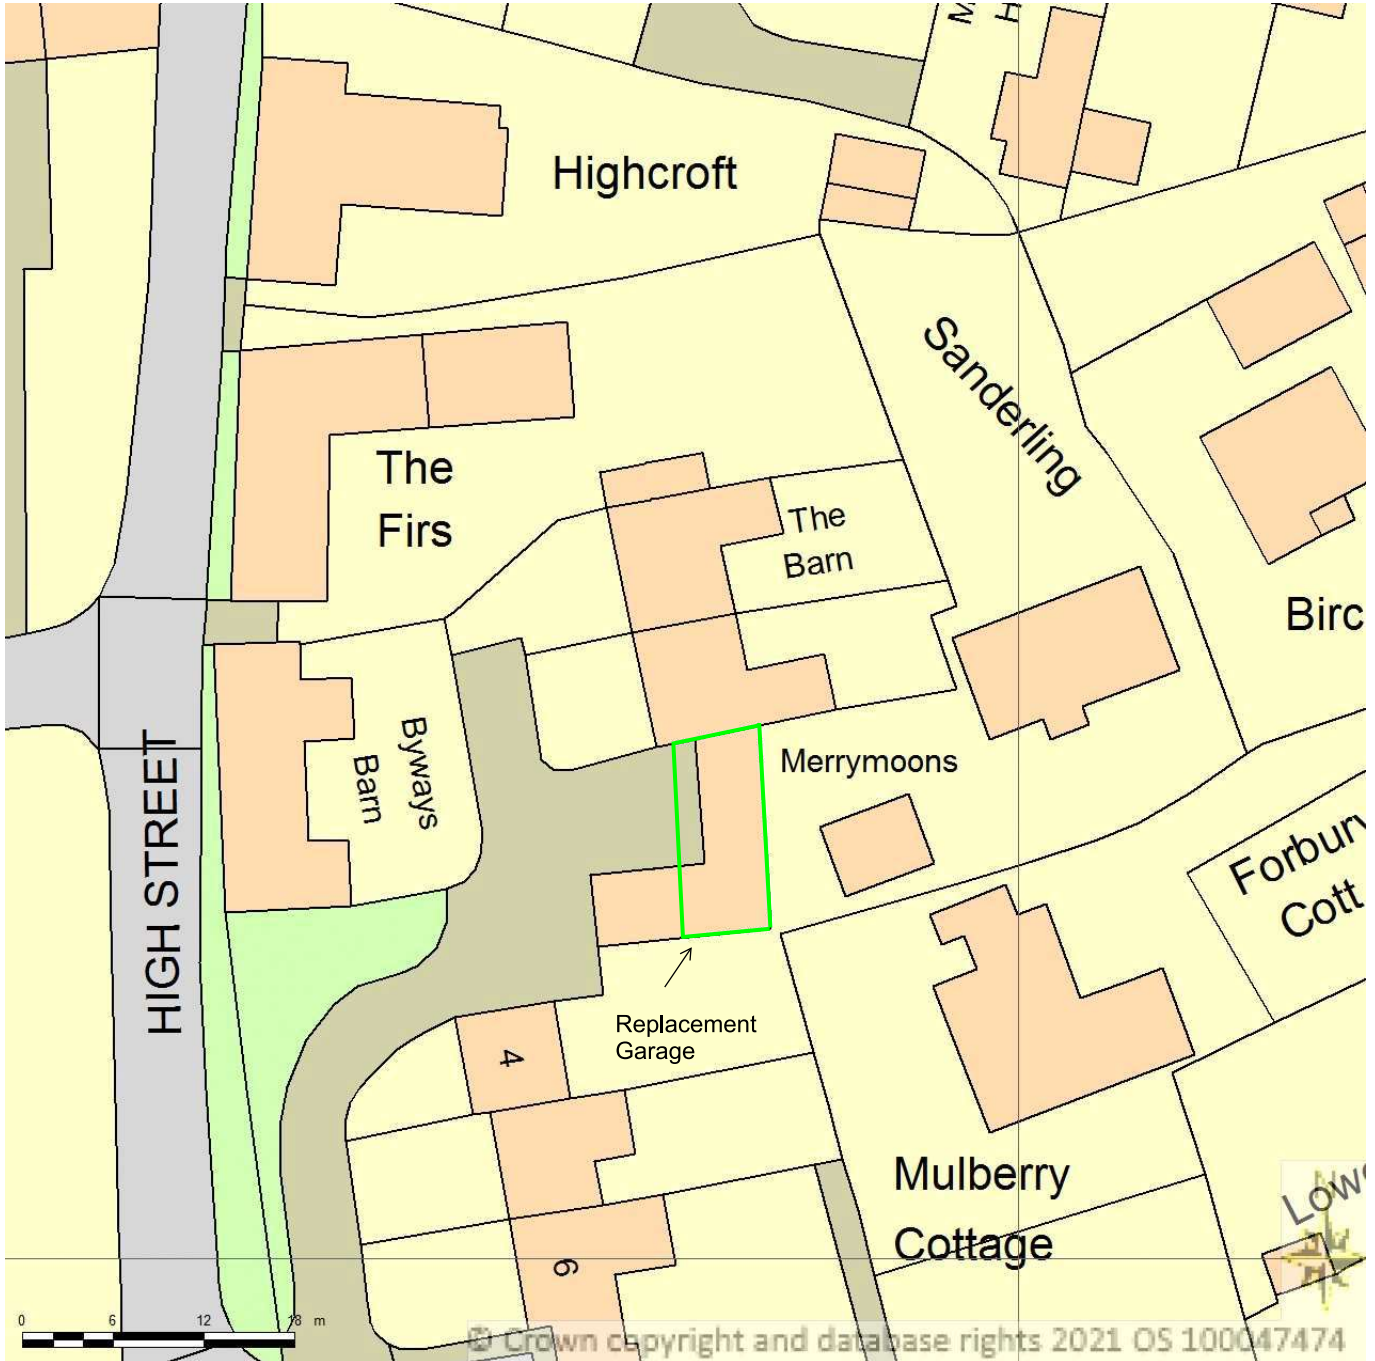

BLOCK/SITE PLAN
AREA 90m x 90m
SCALE 1:500 on A4
CENTRE COORDINATES: 432278, 231138

Supplied by Streetwise Maps Ltd
www.streetwise.net
Licence No: 100047474
29/04/2021 15:06:26