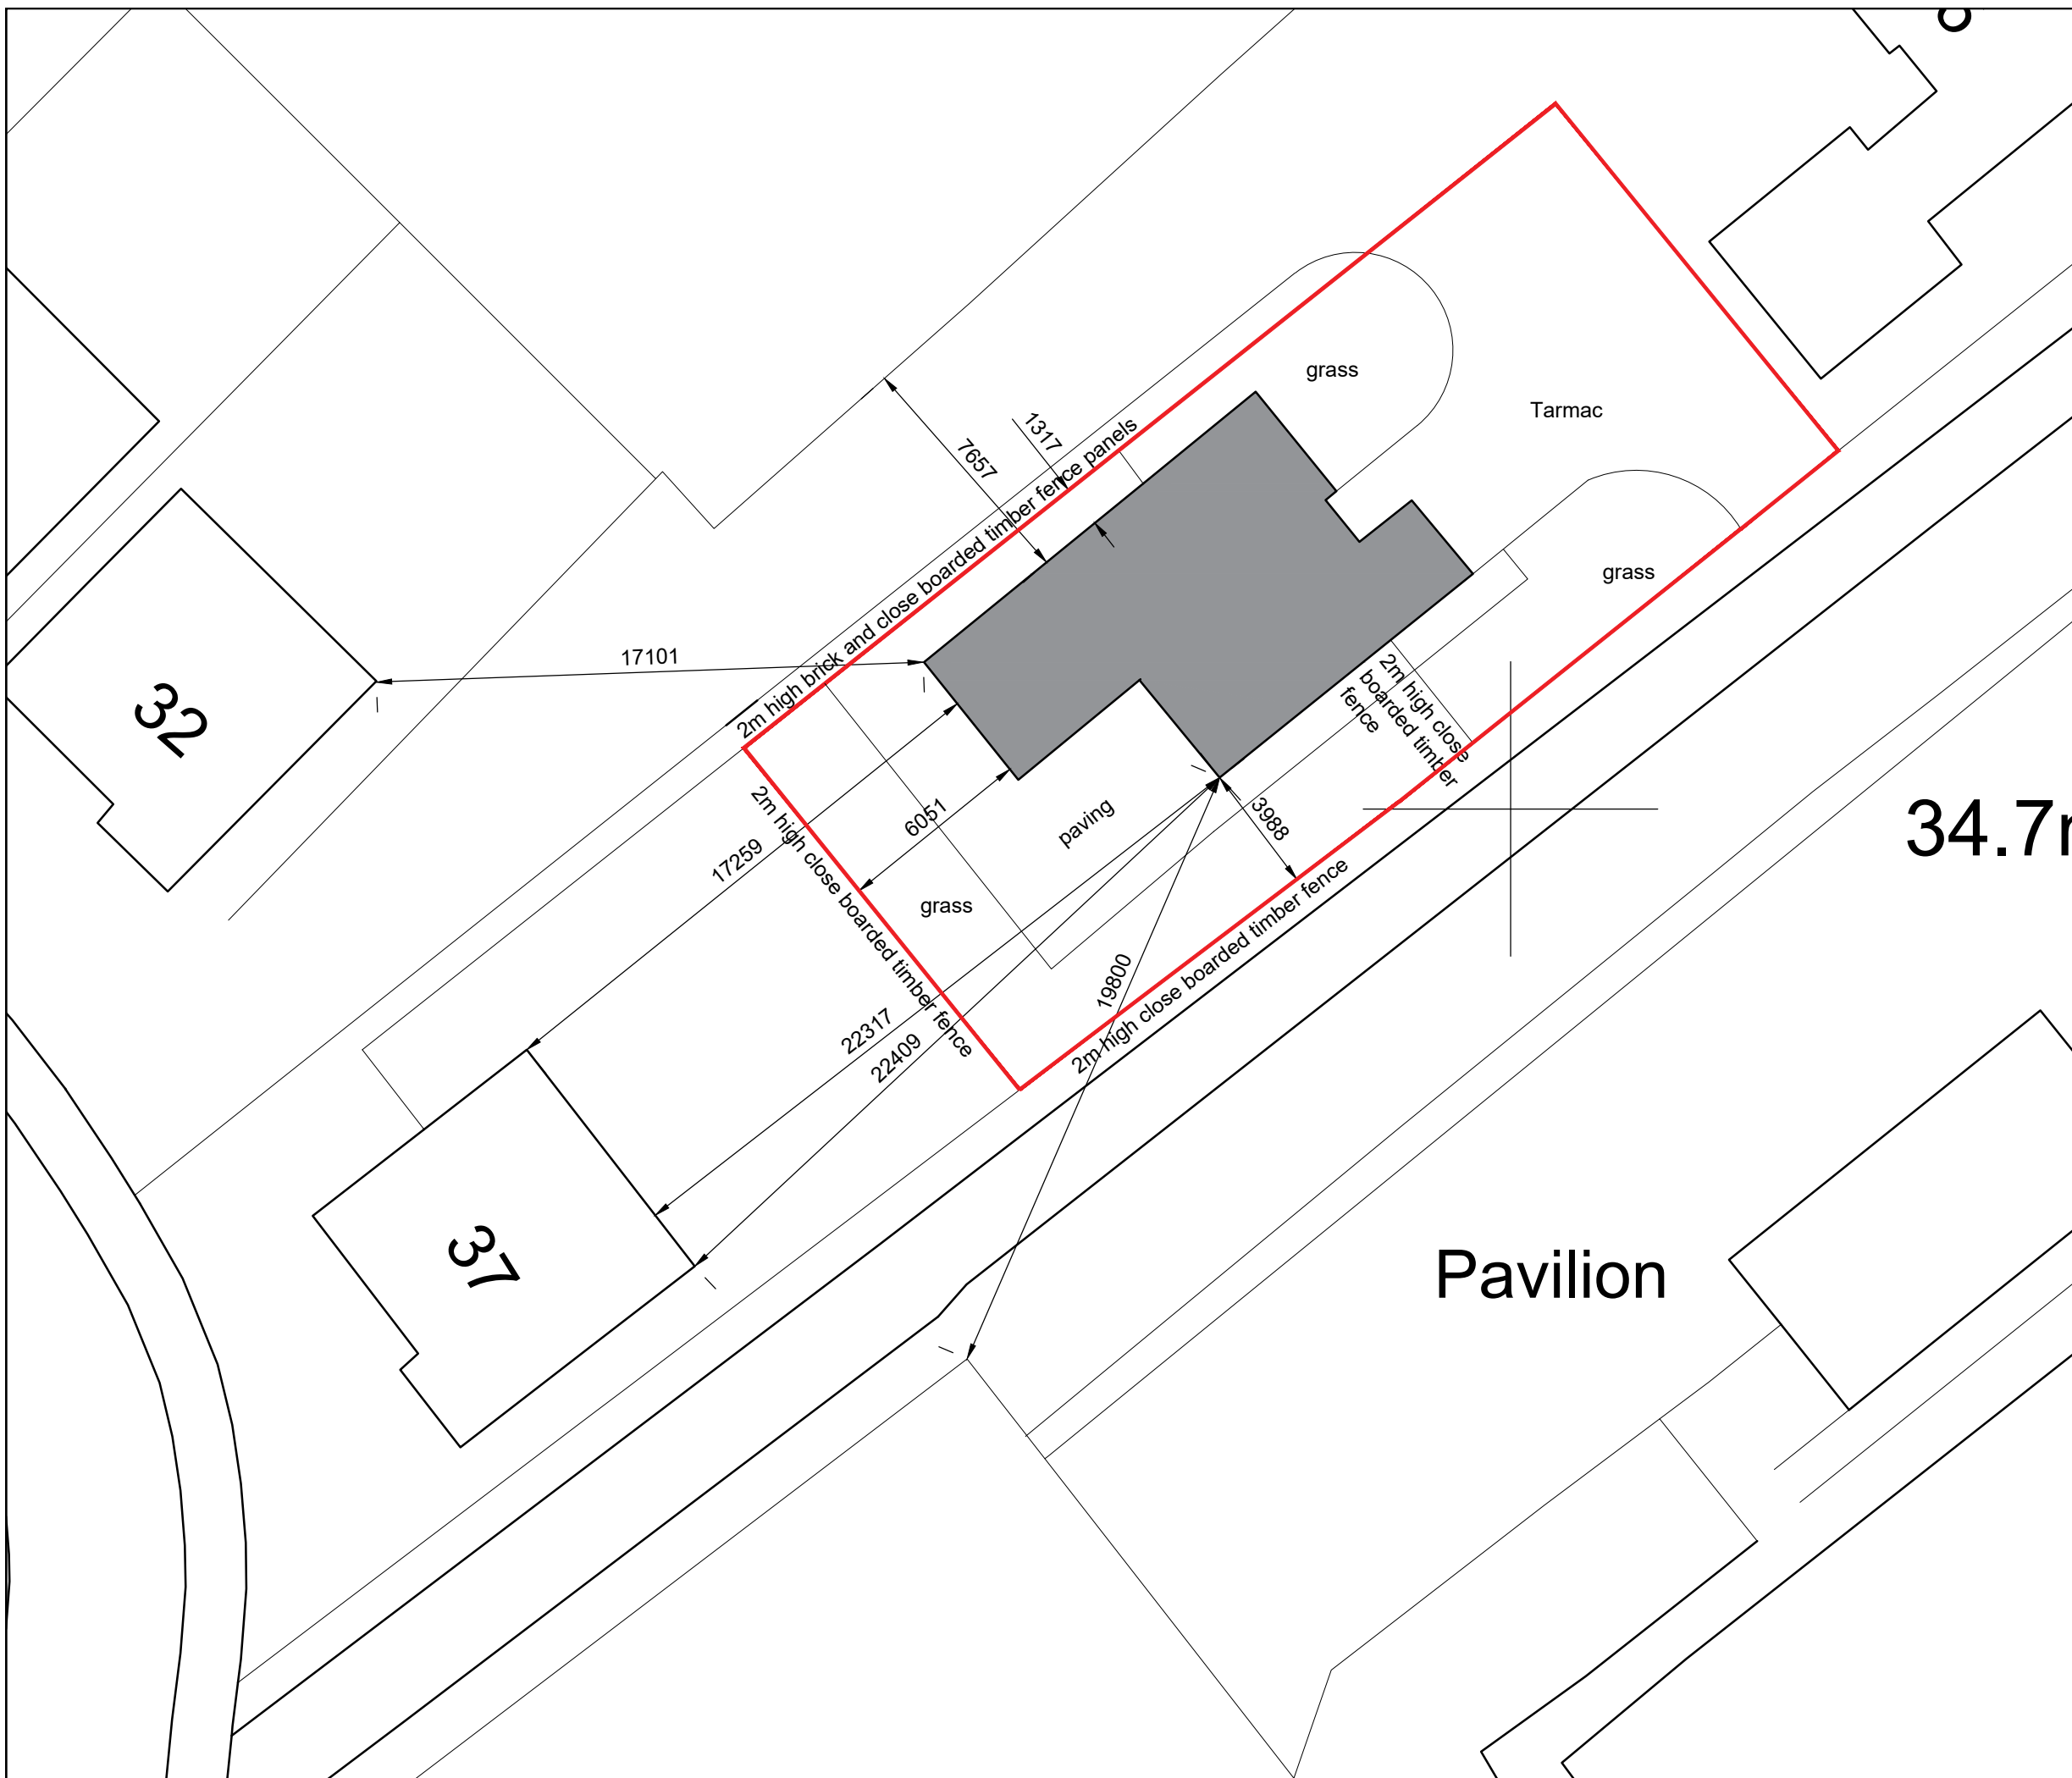

All measurement taken from Ordnance Data

34.7n

Pavilion

Location 36 Cherrywood NE6 4NW	
Client Jackie Hon Ying Ho	
Drawing PROPOSED SITE PLAN	
Date 06/2021	Scale at A3: 1:200
Drawing No.	08