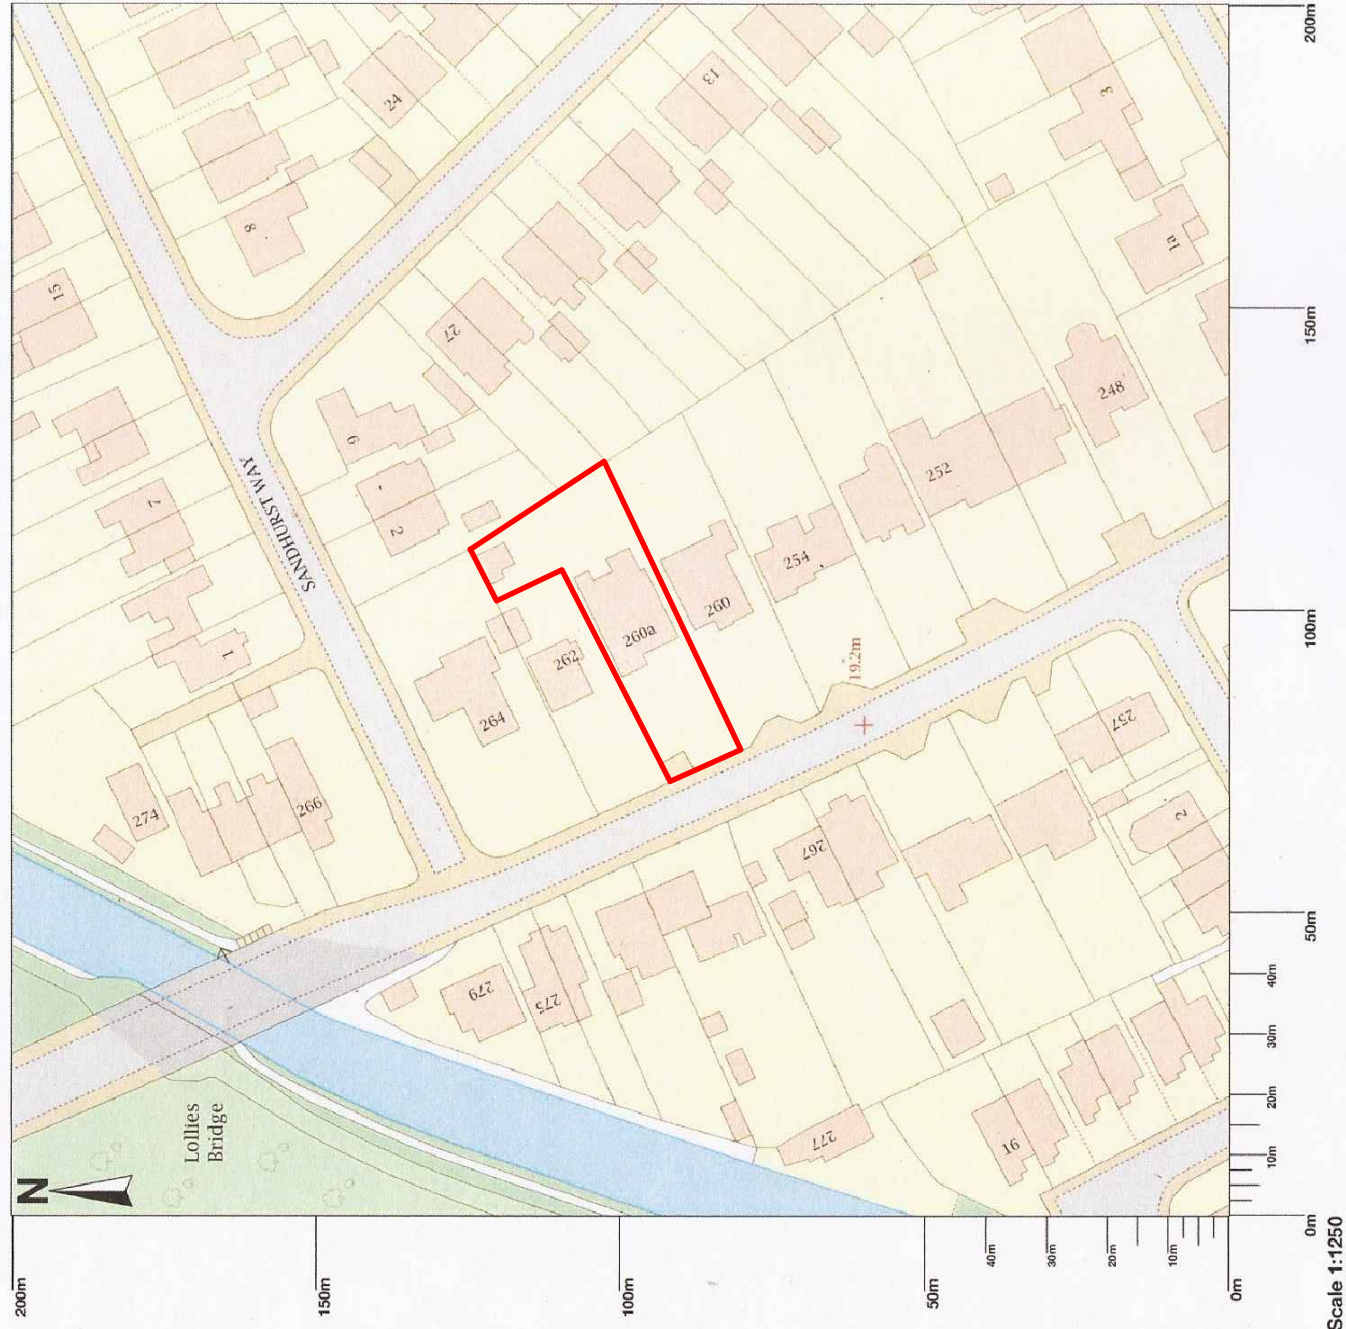

**UK
Planning
Maps**

Copla Ltd
Unit 9, The Mart,
Kirkwall, KW15 1FL
Tel: 01856 898 022

260a, Southport Road, Lydiate, Liverpool, L31 4EG

Map area bounded by: 336631,404313 336831,404513. Produced on 18 May 2020 from the OS National Geographic Database. Reproduction in whole or part is prohibited without the prior permission of Ordnance Survey. © Crown copyright 2020. Supplied by UKPlanningMaps.com a licensed OS partner (100054135). Unique plan reference: p4b/457143/619773