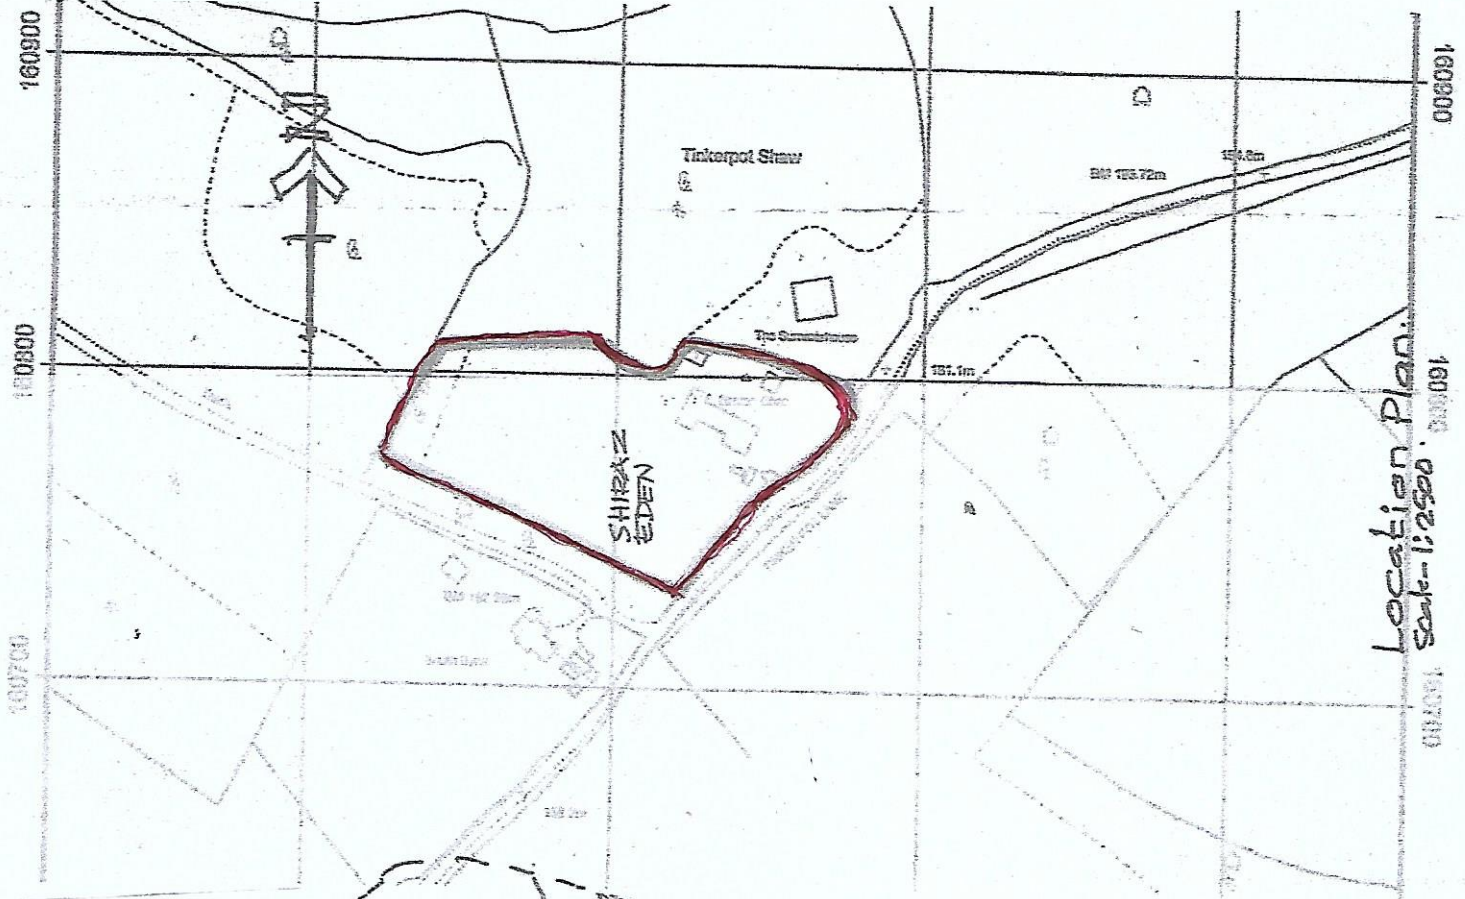

DEMOLISH EXISTING GARAGE AND  
 NEWLEY BUILT GARAGE AT TINKER POT LANE  
 WEST KINGSDOWN, TN15 6AD  
 BLOCK PLAN Scale- 1:500  
 Drawing No: TR/01A

Location Plan  
 Scale-1:2500

Application Building  
 Stage - 2