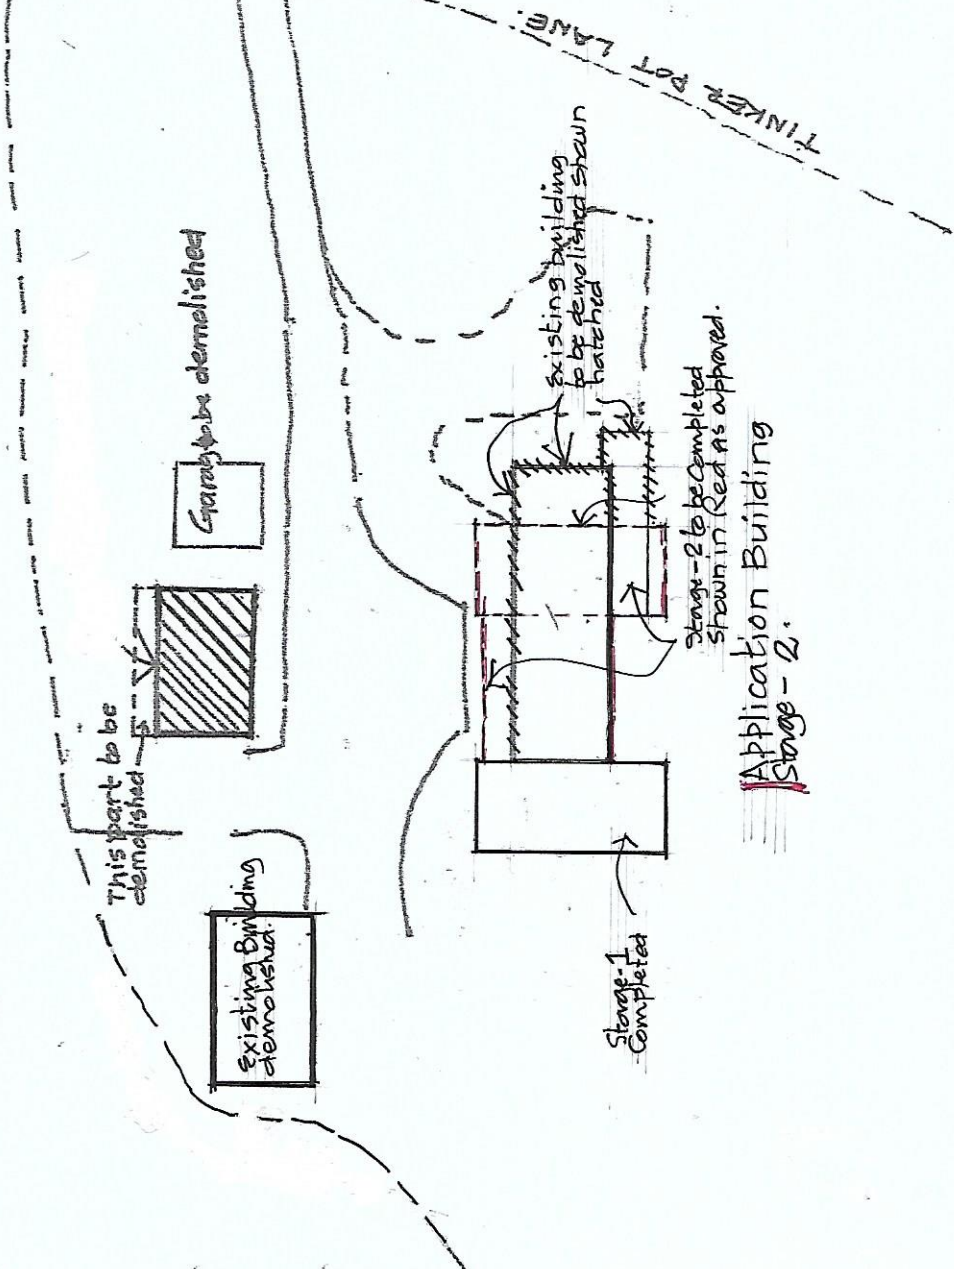

DEMOLISH EXISTING GARAGE AND  
 NEWLEY BUILT GARAGE AT TINKER POT LANE  
 WEST KINGSDOWN, TN15 6AD  
 BLOCK PLAN Scale- 1:500  
 Drawing No: TR/01A

Location Plan  
 Scale-1:2500

Application Building  
 Stage - 2