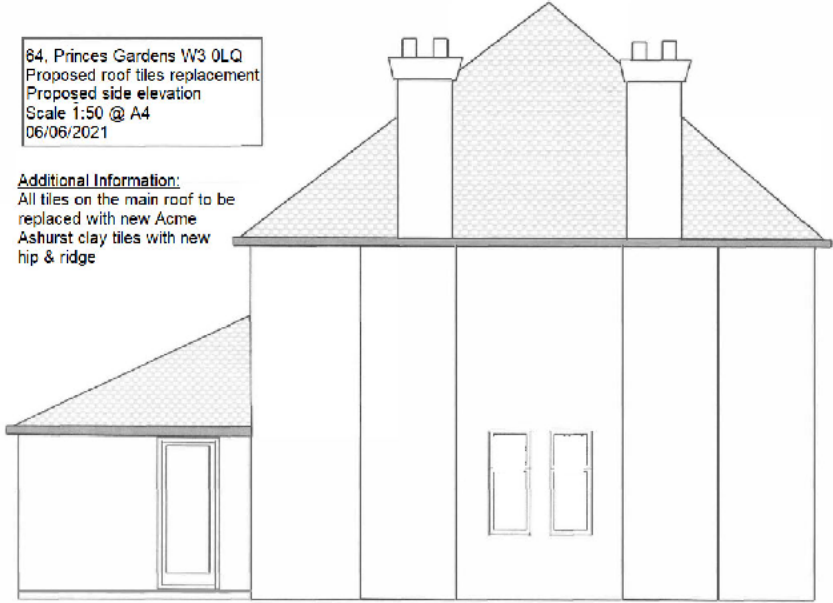

84, Princes Gardens W3 0LQ
Proposed roof tiles replacement
Proposed side elevation
Scale 1:50 @ A4
06/06/2021

Additional Information:
All tiles on the main roof to be replaced with new Acme Ashurst clay tiles with new hip & ridge

SIDE ELEVATION