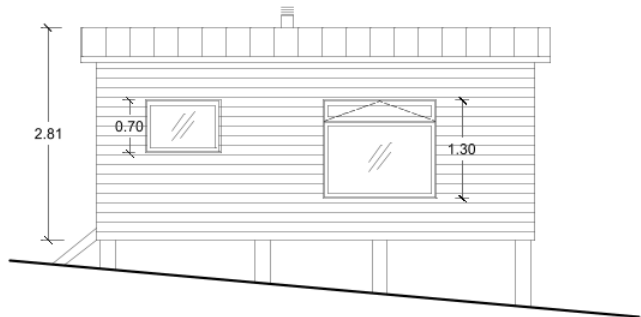

Section A

Plan

West Elevation

South Elevation

East Elevation

North Elevation

Hartridge Buddhist Monastery

Proposal for new meditation huts (kutis)

Kutis 2 and 3

June 2021

Scale 1:100
Dimensions in meters