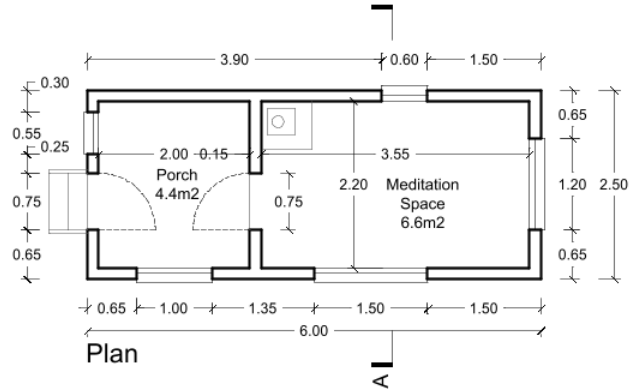

Section A

Plan

West Elevation

South Elevation

East Elevation

North Elevation

Hartridge Buddhist Monastery

Proposal for new meditation huts (kutis)

Kutis 2 and 3

June 2021

Scale 1:100
Dimensions in meters