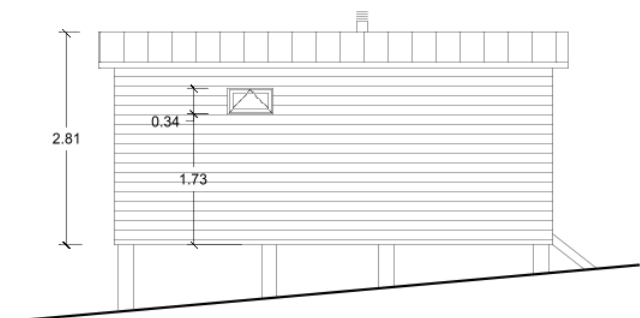

Section A

Plan

West Elevation

South Elevation

East Elevation

North Elevation

Hartridge Buddhist Monastery

Proposal for new meditation huts (kutis)

Kutis 2 and 3

June 2021

Scale 1:100
Dimensions in meters