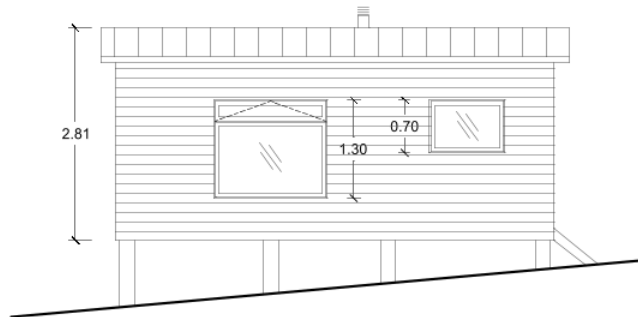

Section A

Plan

East Elevation

South Elevation

West Elevation

North Elevation

Hartridge Buddhist Monastery

Proposal for new meditation huts (kutis)

Kuti 1

June 2021

Scale 1:100
Dimensions in meters