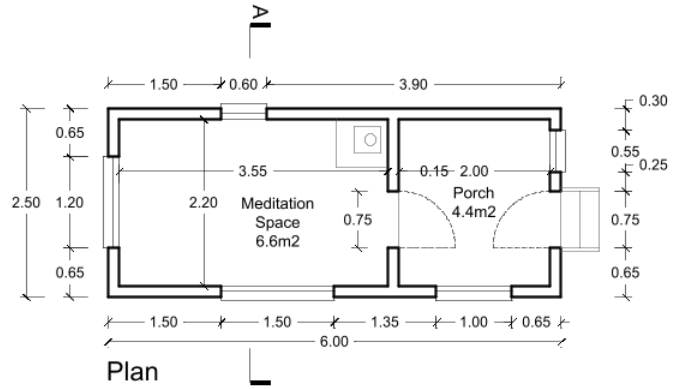

Section A

Plan

East Elevation

South Elevation

West Elevation

North Elevation

Hartridge Buddhist Monastery

Proposal for new meditation huts (kutis)

Kuti 1

June 2021

Scale 1:100
Dimensions in meters