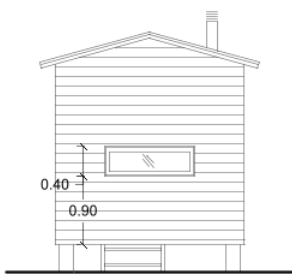

Section A

Plan

East Elevation

South Elevation

West Elevation

North Elevation

Hartridge Buddhist Monastery

Proposal for new meditation huts (kutis)

Kuti 1

June 2021

Scale 1:100
Dimensions in meters