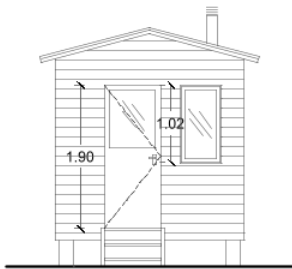

Section A

Plan

East Elevation

South Elevation

West Elevation

North Elevation

Hartridge Buddhist Monastery

Proposal for new meditation huts (kutis)

Kuti 1

June 2021

Scale 1:100
Dimensions in meters