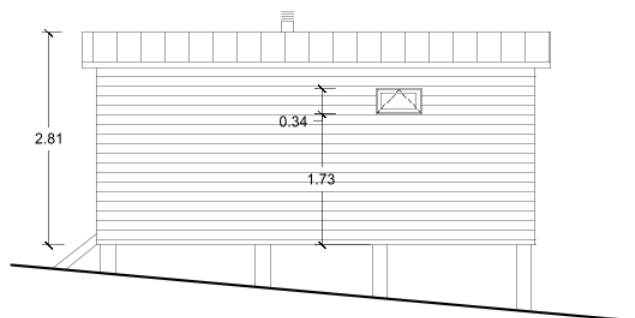

Section A

Plan

East Elevation

South Elevation

West Elevation

North Elevation

Hartridge Buddhist Monastery

Proposal for new meditation huts (kutis)

Kuti 1

June 2021

Scale 1:100
Dimensions in meters