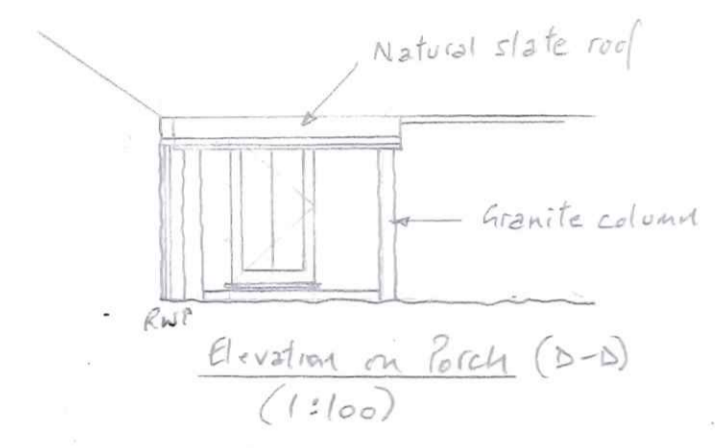

North West Elevation
(Porch not shown for clarity) 1:100

North East Elevation 1:100
(Porch not shown for clarity)

South West Elevation 1:100

South East Elevation 1:100

| | |
|---|----------------|
| MAIN BARN: PROPOSED ELEVATIONS | |
| CONVERSION OF BARN AT GREAT TREBASTICK FARM, WIDEGATES | |
| DRAWING No | SCALE 1:100 |
| 006 | |
| 1/3/17 | |