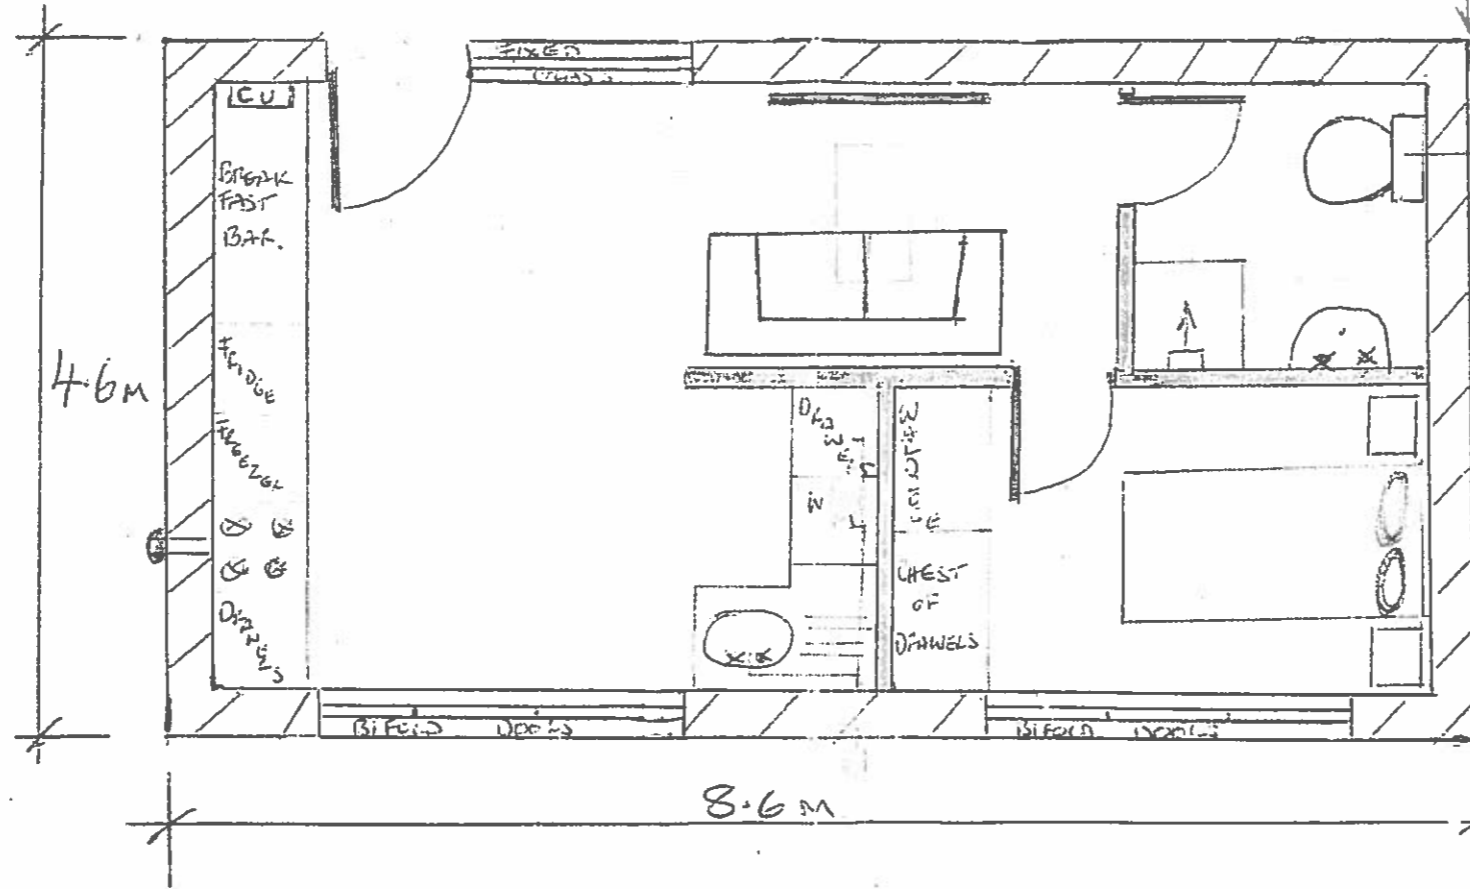

BOUNDARY FENCE TO SPRINGFIELD FARMHOUSE

6 METRE HIGH CONIFER TREES
ALL ALONG THE BOUNDARY

2100 FROM
BOUNDARY

BOUNDARY FENCE TO NPS 6 AND 7 GARDEN DRIVE.

6 METRE HIGH
TREES ALL AROUND
THE BOUNDARY.

GREENVIEW, OUTHORE LANE, KINCOLTON

ROOM LAYOUT FOR PROPOSED HOLIDAY LET

SCALE : 1:50

DATE : 24TH JUNE 2021

DRAWING NO GV/HL/003