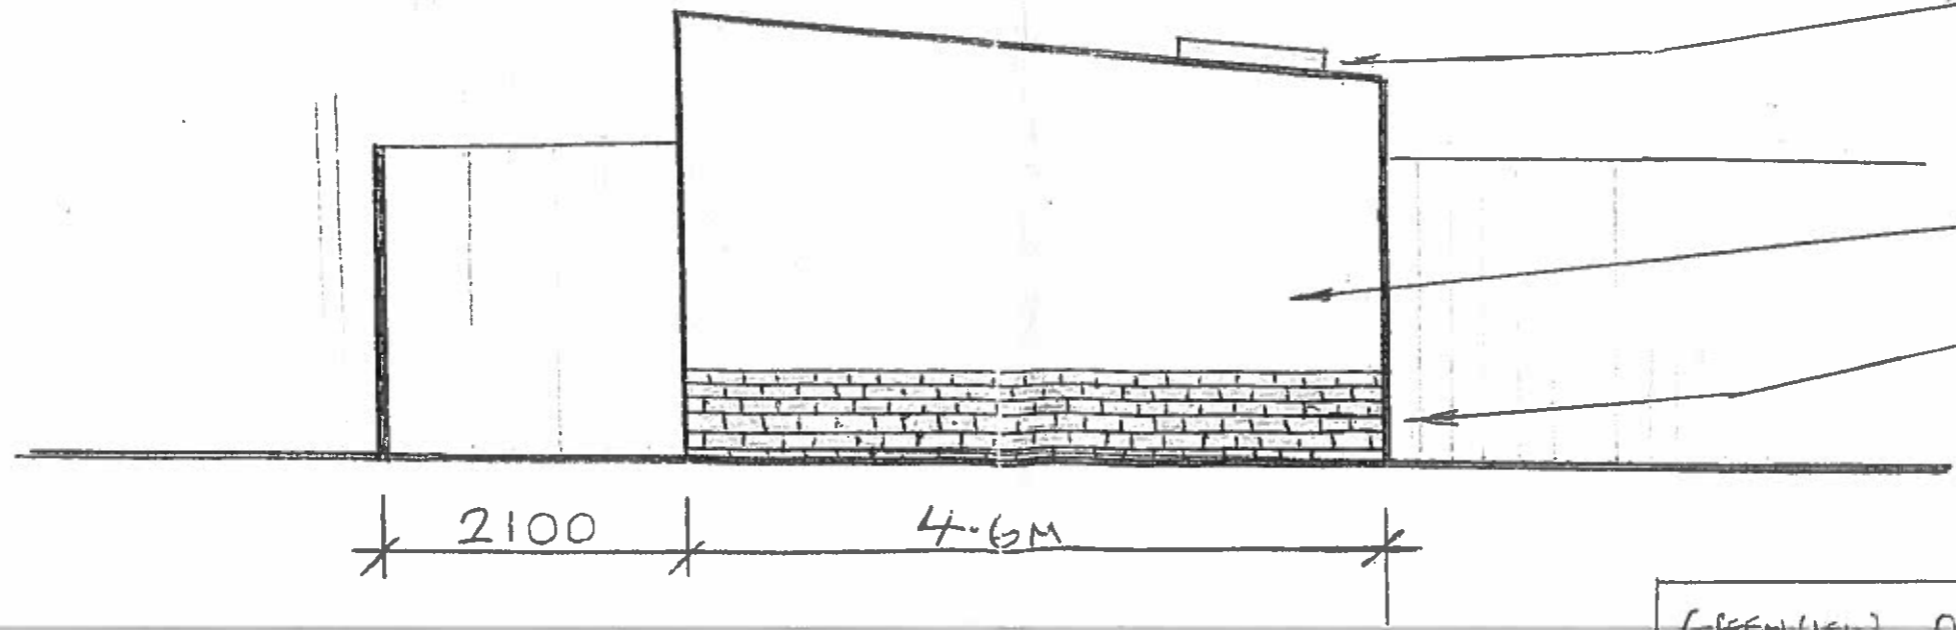

SOUTH ELEVATION

FOOTLIGHTS FOR BATHROOM + SITTING AREA

WOOD EFFECT OIL CLADDING

BLUE GRAPES AT LOWER LEVEL

LINE OF LOW SPREAD TREES
BOUNDARY FENCE FOR
SPRINGFIELD FARMHOUSE

NORTH ELEVATION

LINE OF TREES ON
BOUNDARY

FOOTLIGHTS FOR BATHROOM
AND SITTING AREA

WOOD EFFECT OIL CLADDING

BLUE GRAPES AT LOWER LEVEL

GREENVIEW, DOUTHOPPE LANE, KROONJEN
SIDE ELEVATIONS FOR PROPOSED HOLIDAY LET
SCALE : 1:50
DATE : 24 th JUNE 2021
DRAWING N° GV/HL 002