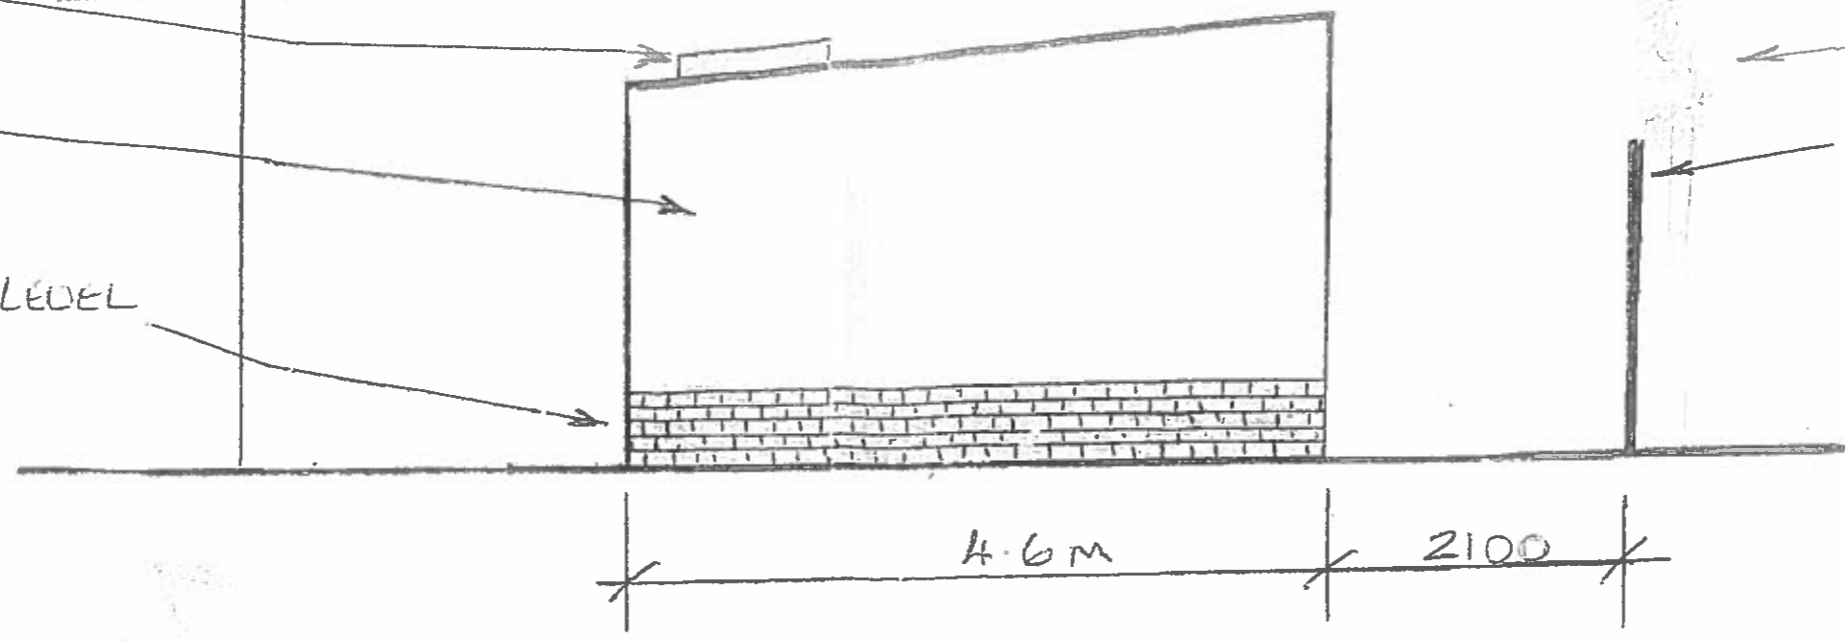

SOUTH ELEVATION

FOOTLIGHTS FOR BATHROOM + SITTING AREA

WOOD EFFECT OIL CLADDING

BLUE GRAPES AT LOWER LEVEL

LINE OF LOW SPREAD TREES
BOUNDARY FENCE FOR
SPRINGFIELD FARMHOUSE

NORTH ELEVATION

LINE OF TREES ON
BOUNDARY

FOOTLIGHTS FOR BATHROOM
AND SITTING AREA

WOOD EFFECT OIL CLADDING

BLUE GRAPES AT LOWER LEVEL

GREENVIEW, DOUTHOPPE LANE, KROONJEN
SIDE ELEVATIONS FOR PROPOSED HOLIDAY LET
SCALE : 1:50
DATE : 24 th JUNE 2021
DRAWING N° GV/HL 002