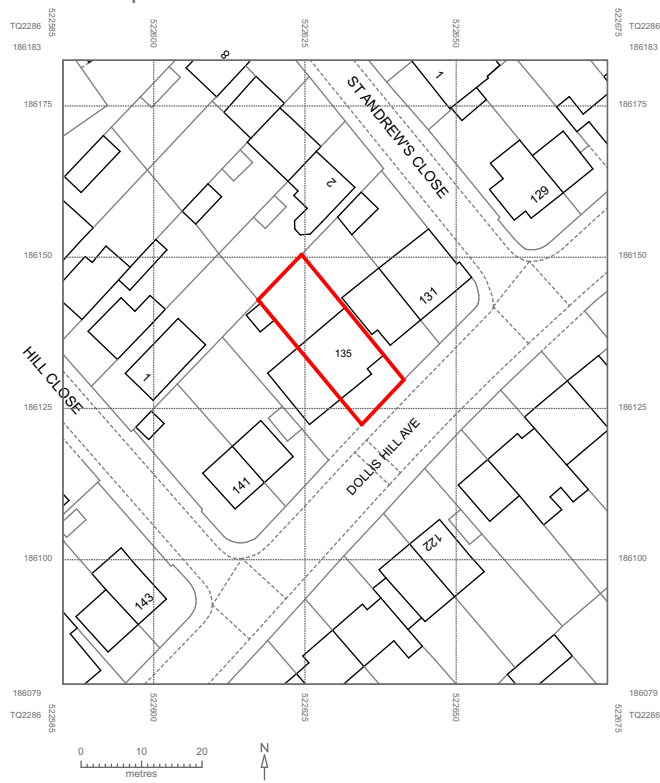

MapServe

OS MAP 1:1250

Office 128, 28A Church Road,
Stanmore, Middlesex, HA7
4AW, England

studio@yooparchitects.co.uk

020 8954 6291

This drawing is copyright
YOOP Architects.

PLANNING

N

SCALE 1:1250

Drawing	LOCATION PLAN		
Job	135 Dollis Hill Ave, London, NW2 6RB		
Job No.	Date	Drn	Chk
2021/011	25/03/2021	A.S.	G.E.
Scale	Drawing No.	Revision	
	011/EX/001		