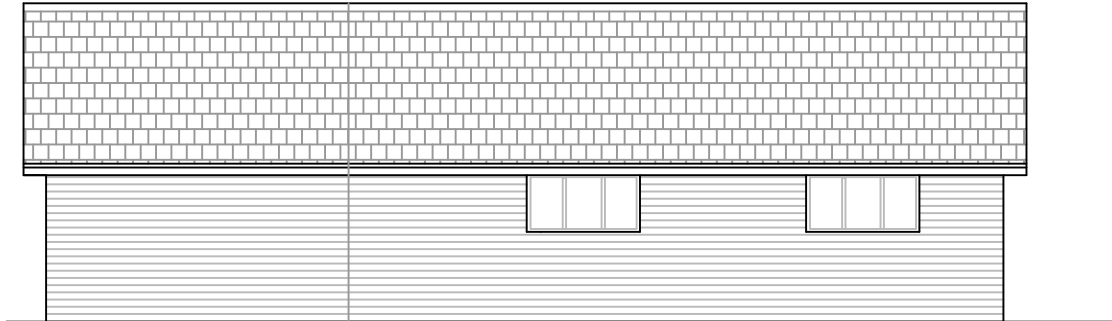

Proposed South Elevation

12,66

Proposed North Elevation

Proposed Elevations 1

**Proposed Conversion of Garage to Dwelling Annex
at Beckindale, Dunham Road, Laneham,
Retford, Notts. DN22 ONB**

Scale 1:100 @ A4