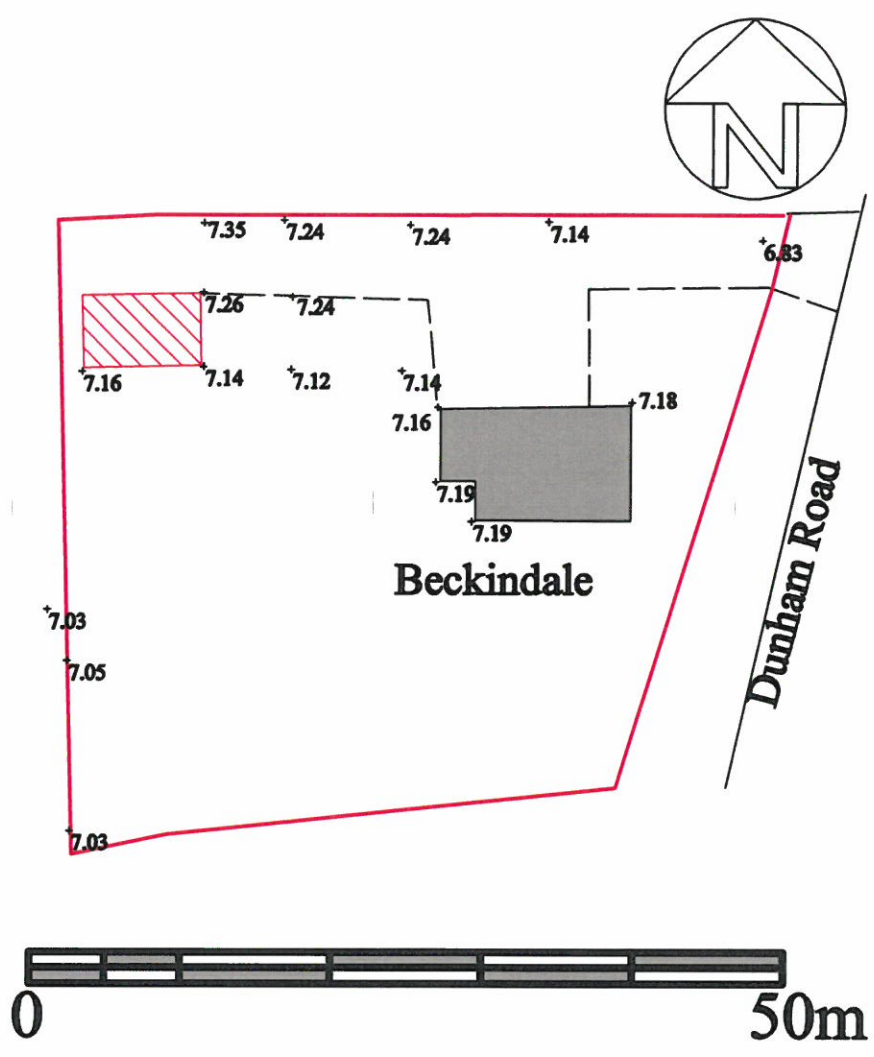

# Plan of Existing Site Levels (m AOD)

Proposed Conversion of Garage to Dwelling Annex  
at Beckindale, Dunham Road, Laneham,  
Retford, Notts. DN22 ONB  
Scale 1:500 @ A4