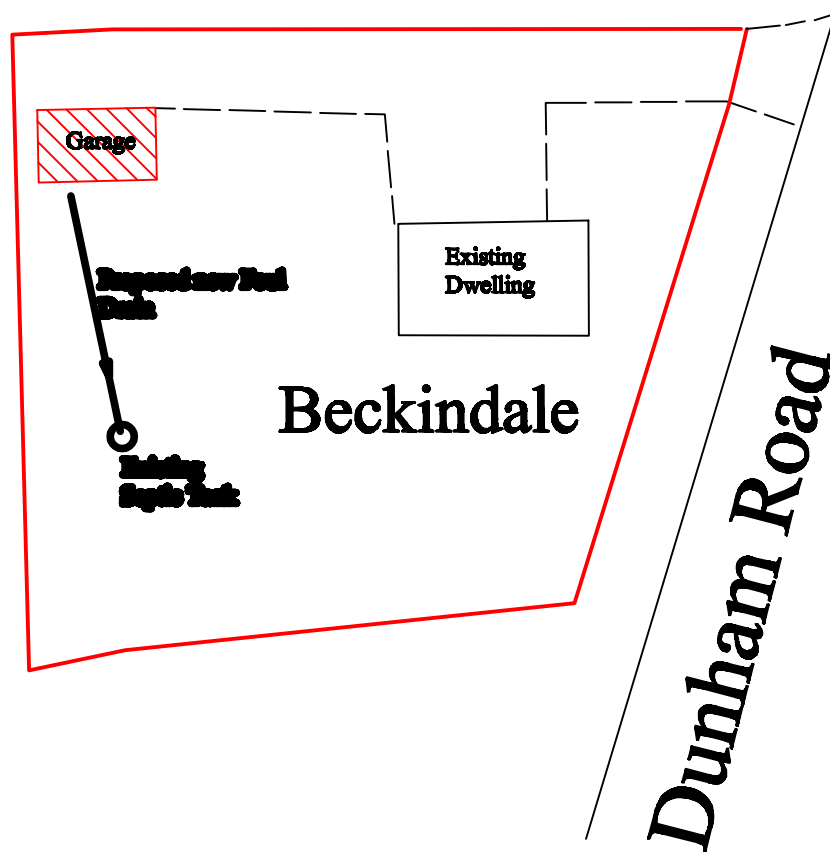

Site Plan

Scale 1:500 @ A4

**Proposed Conversion of
Garage to Dwelling Annex
at Beckindale**

**Dunham Road, Laneham, Retford, Notts.
DN22 0NB**