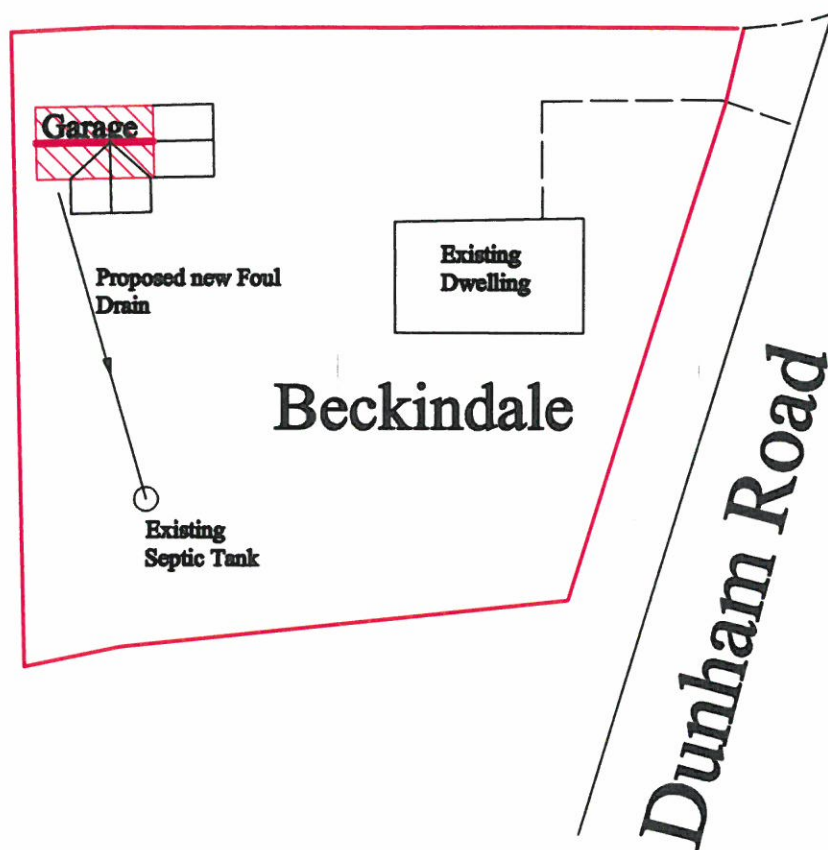

Site Plan

RECEIVED
23 JUN 2021

Proposed Conversion of Garage to Dwelling Annex at Beckindale

Dunham Road, Laneham, Retford, Notts.
DN22 ONB Scale 1:500 @ A4