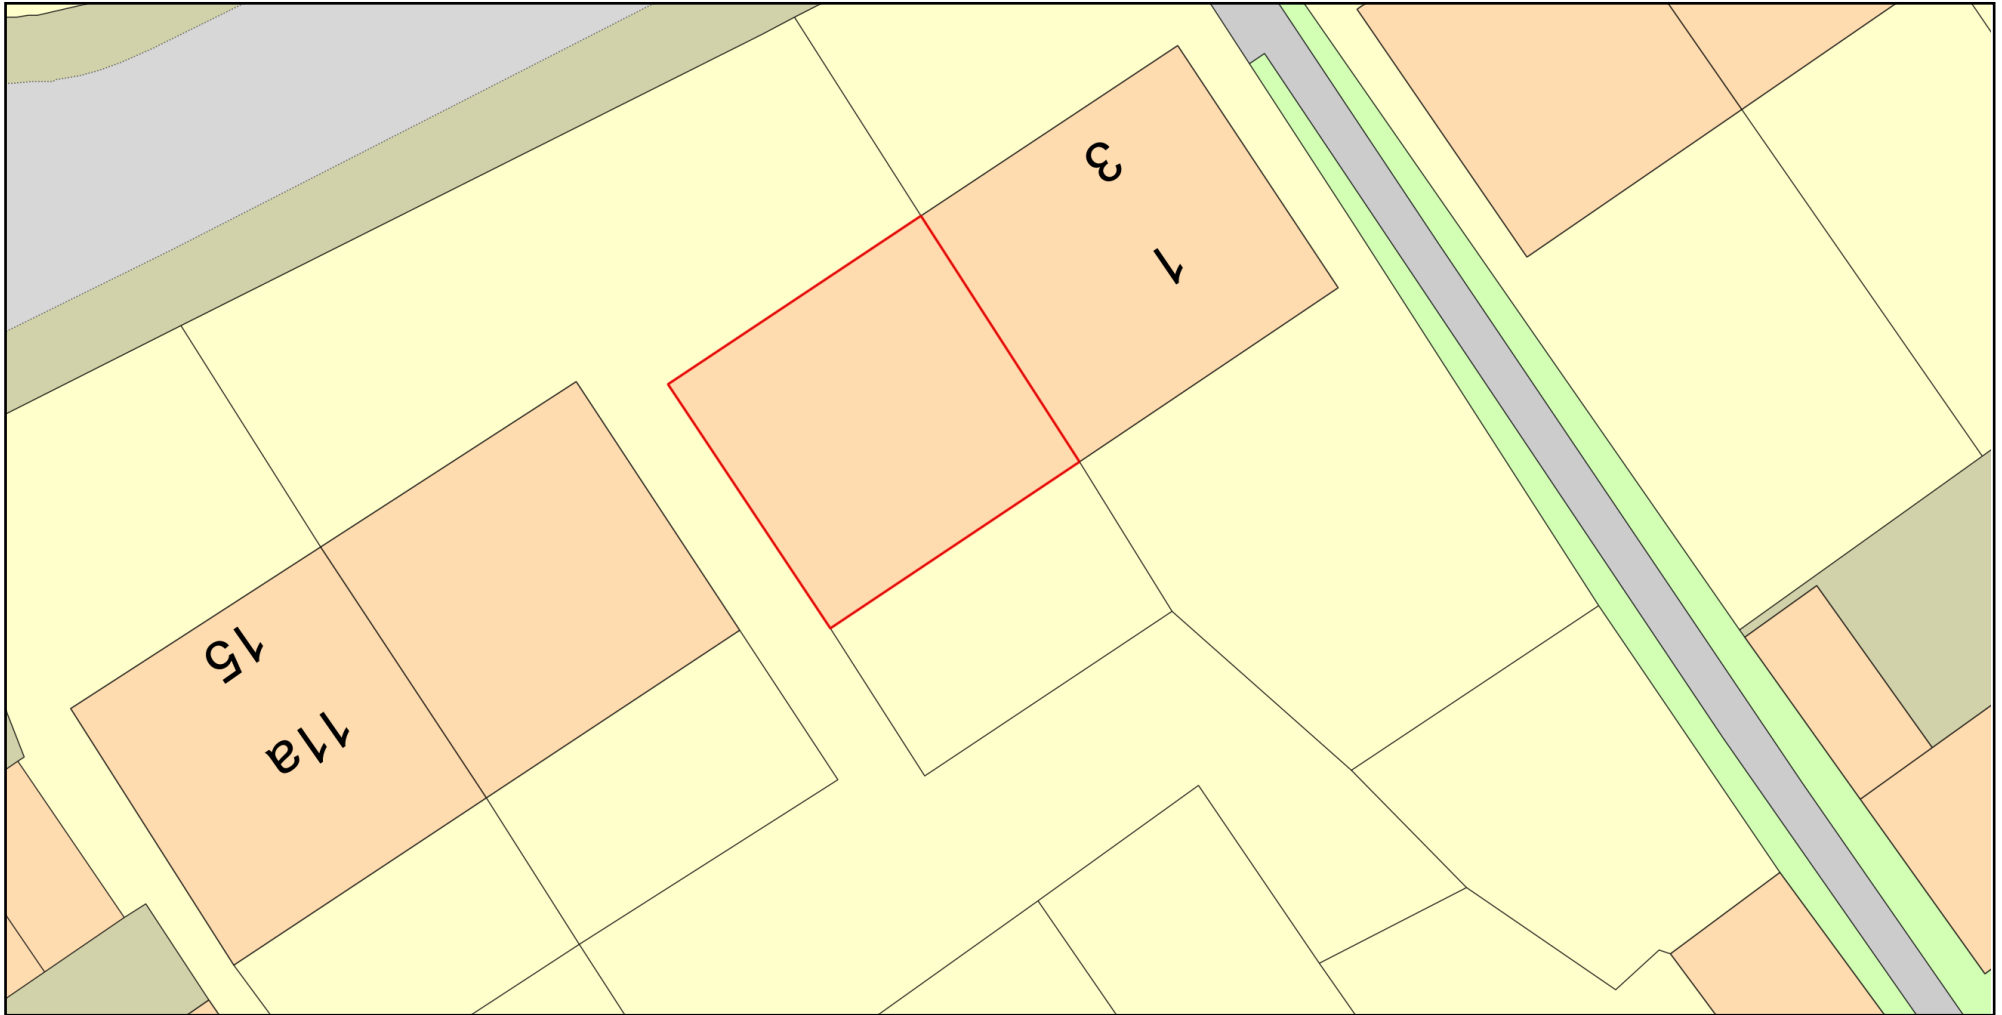

5 Mera Drive Bexleyheath

Plan Produced for: Margaret Forrester

Date Produced: 26 Apr 2021

Plan Reference Number: TQRQM21116155707555

Scale: 1:200 @ A4