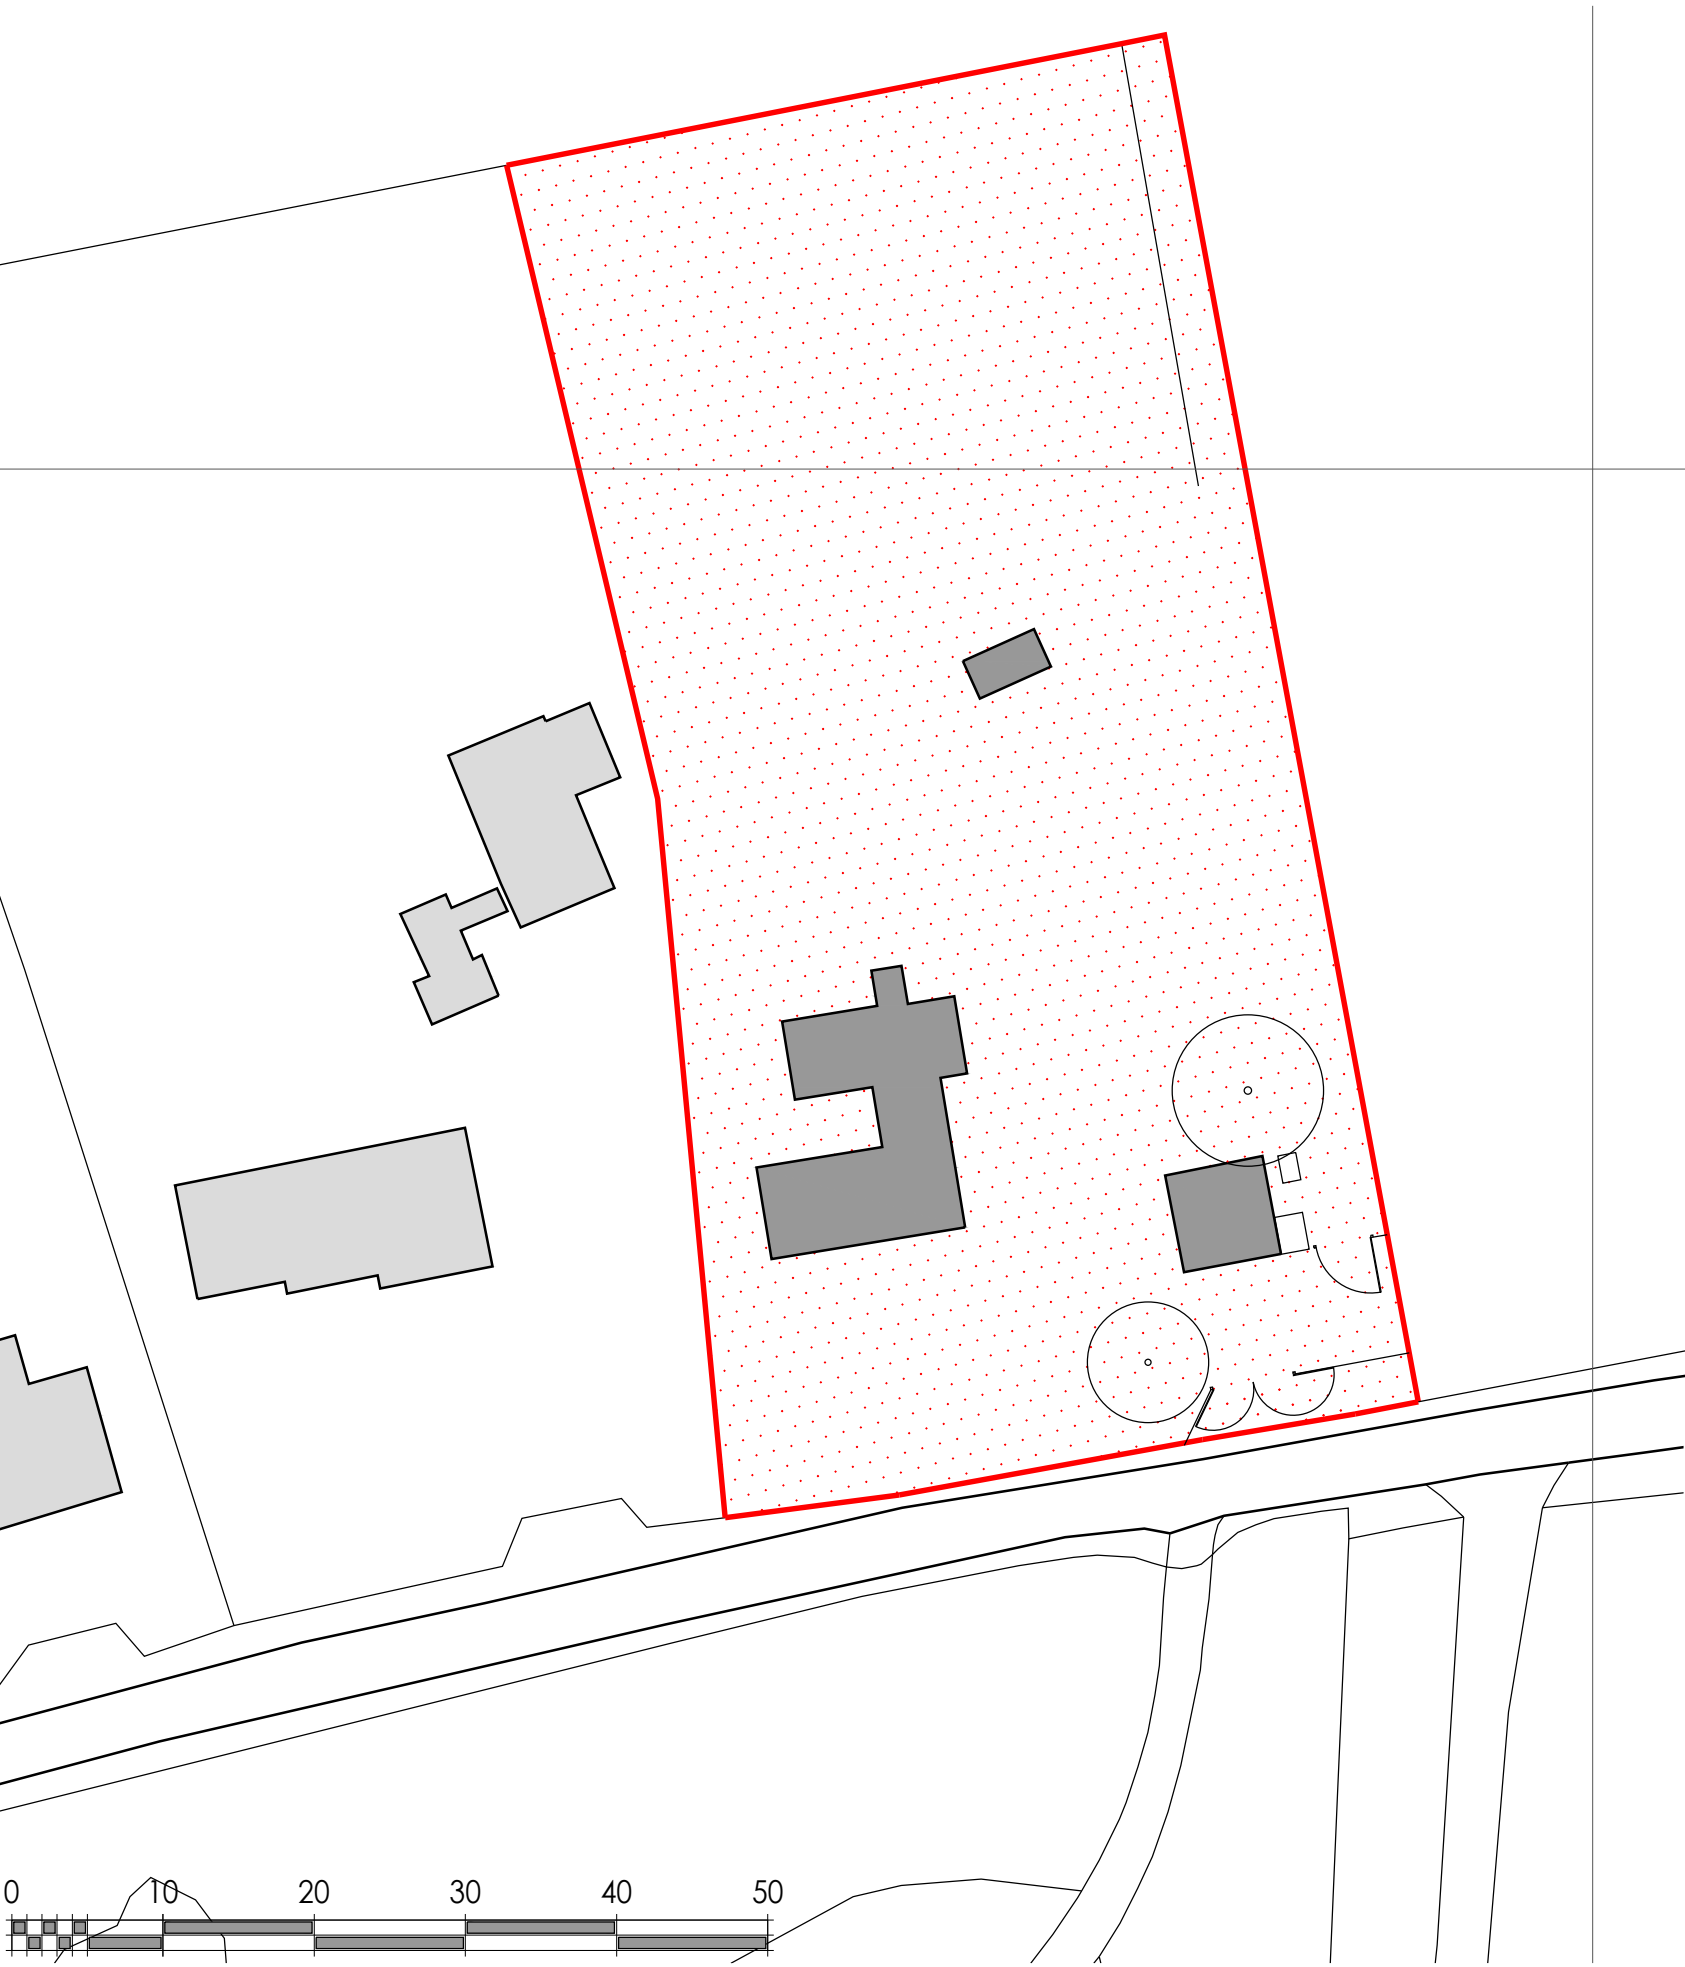

existing block plan

extensions and alterations for **beverley tucker**
honeypot cottage . wickham road . thwaite . suffolk . IP23 7EE
date april 2021 scale 1:500 A3
job BT/1772 dwg 9901

andrew p r love architecture . design . planning