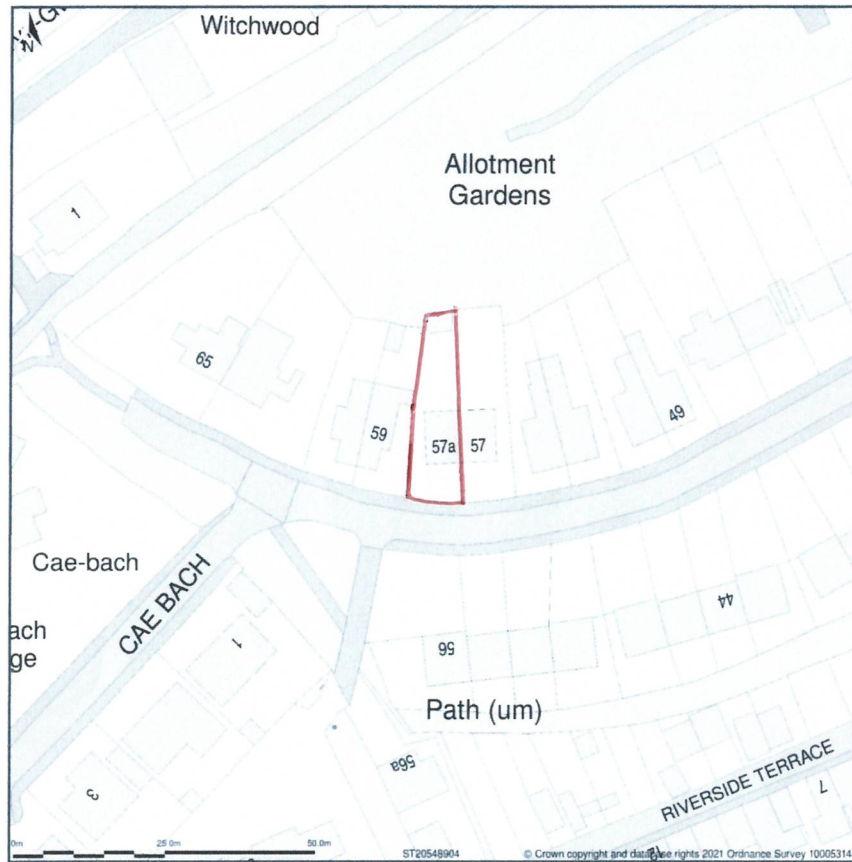

57a, Ffwrwm Road, Machen, Caerphilly County Borough, CF83 8NY

Site Plan shows area bounded by: 320476.34, 188970.18 320617.76, 189111.6 (at a scale of 1:1250), OSGridRef: ST20548904. The representation of a road, track or path is no evidence of a right of way. The representation of features as lines is no evidence of a property boundary.

Produced on 7th Jun 2021 from the Ordnance Survey National Geographic Database and incorporating surveyed revision available at this date. Reproduction in whole or part is prohibited without the prior permission of Ordnance Survey. © Crown copyright 2021. Supplied by [www.buyaplan.co.uk](http://www.buyaplan.co.uk) a licensed Ordnance Survey partner (100053143). Unique plan reference: #00639439-5532D8