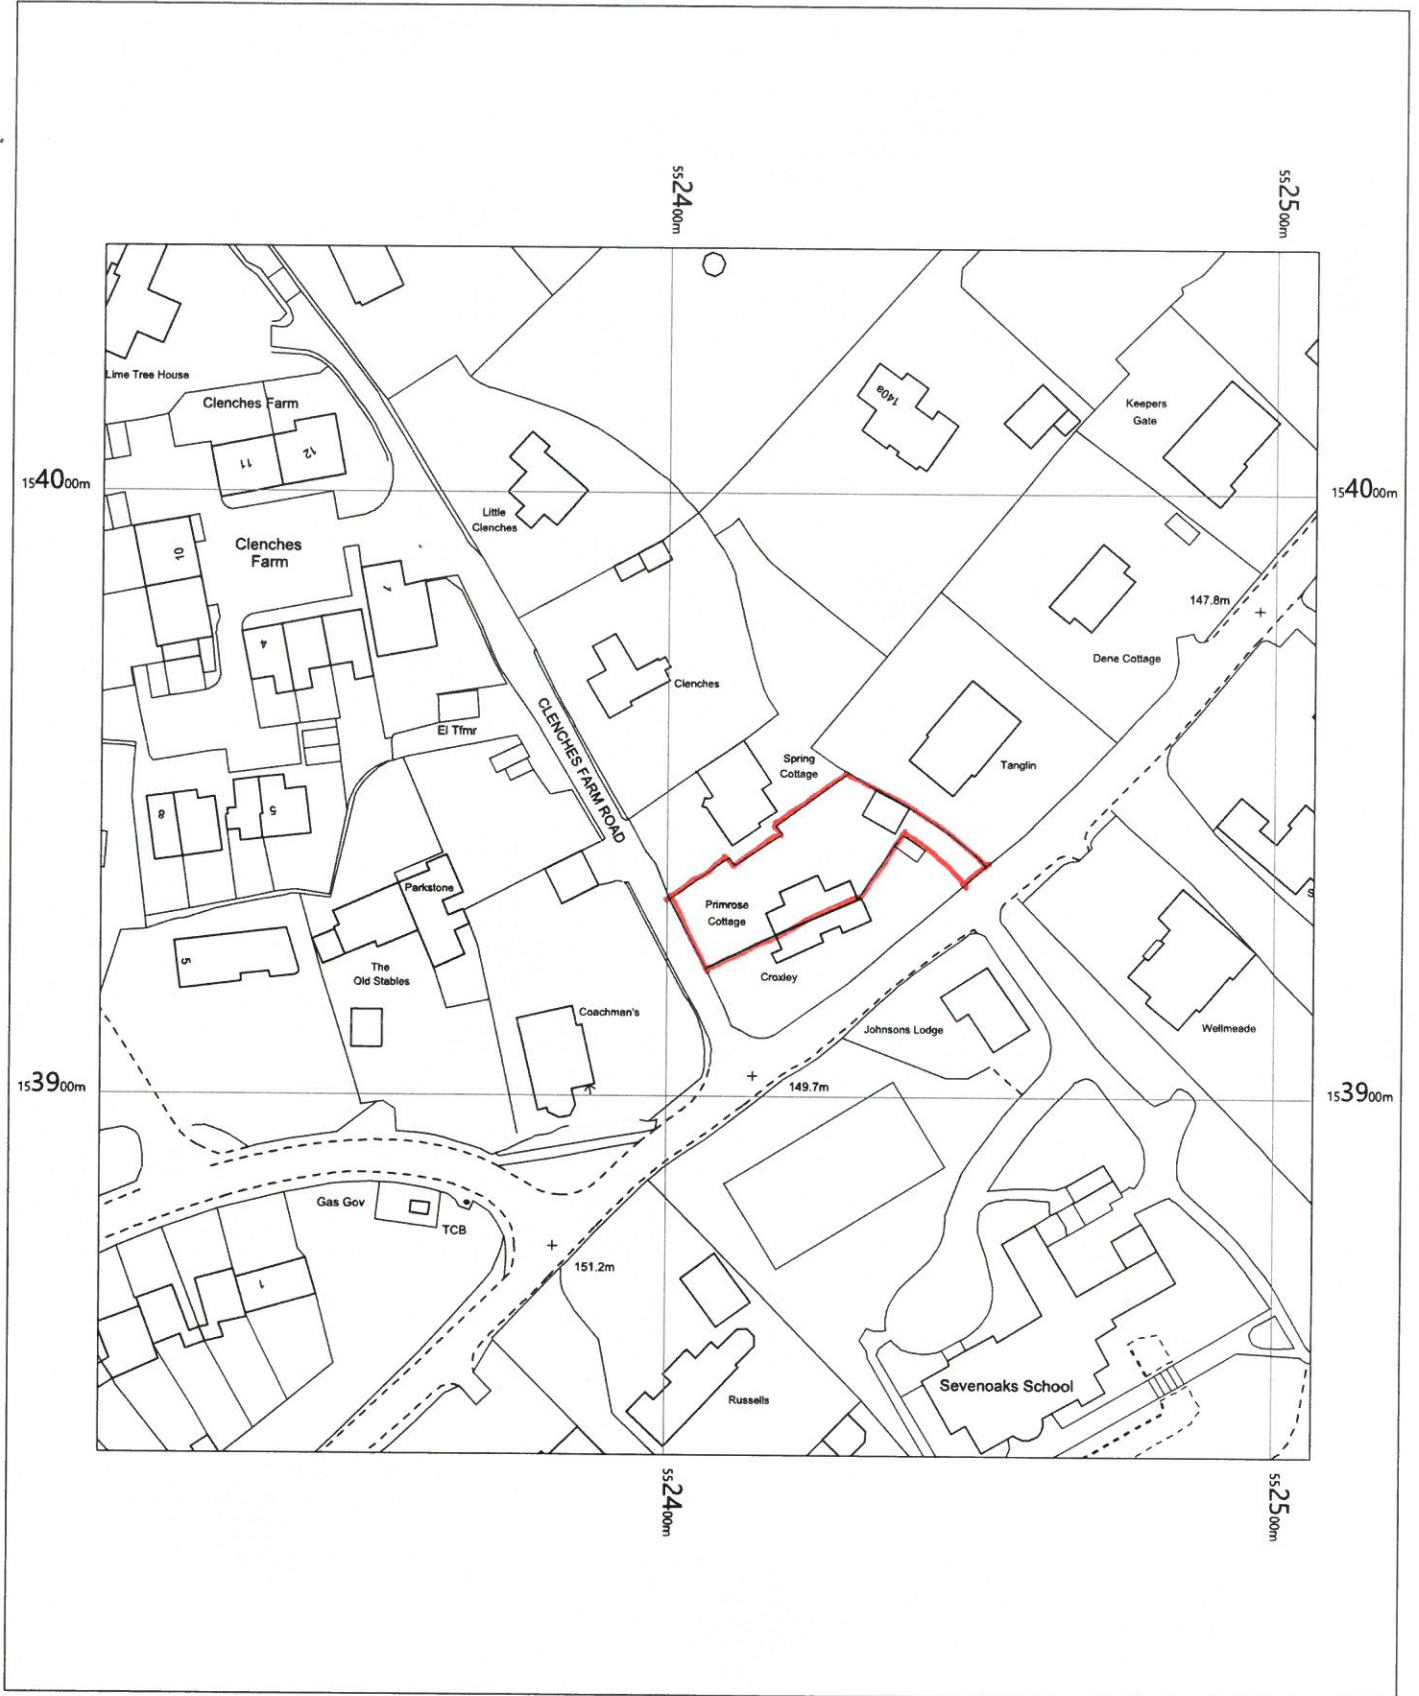

Primrose Cottage

OS MasterMap 1250/2500/10000 scale
Monday, March 1, 2021, ID: MDP-00942585
www.mapdataportal.co.uk

1:1250 scale print at A4, Centre: 552407 E, 153941 N

©Crown Copyright Ordnance Survey. Licence no. 100019980