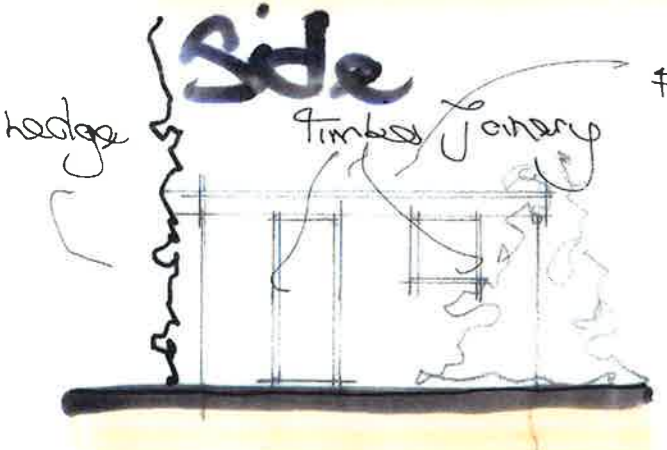

01212 1-30 & 1-100

Rear

Garage

Side

Summer House

Existing

timber summer house, fruit tree planting

Extension & Alterations, Primrose Cottage  
 Clenches Farm Road, Sevenoaks, Kent  
 For Mr & Mrs N Thomas

A J SCOTT Building Designs Ltd Architect  
 Forest House, Malthouse Lane, Warehorne, Ashford, Kent TN26 2EL  
 Tel 01233 733555 Mobile 07753 859569 E-Mail ajscott54@outlook.com

Layout Plan

22/09-14