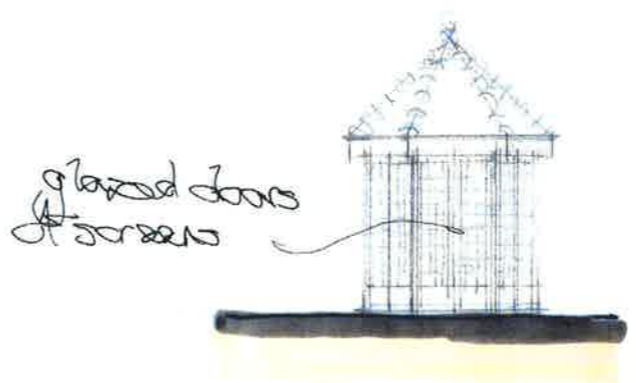

01212 1-30 & 1-100

Rear

Garage

Side

Summer House

Existing

timber summer house, fruit tree planting

Extension & Alterations, Primrose Cottage  
 Clenches Farm Road, Sevenoaks, Kent  
 For Mr & Mrs N Thomas

A J SCOTT Building Designs Ltd Architect  
 Forest House, Malthouse Lane, Warehorne, Ashford, Kent TN26 2EL  
 Tel 01233 733555 Mobile 07753 859569 E-Mail ajscott54@outlook.com

Layout Plan

22/09-14