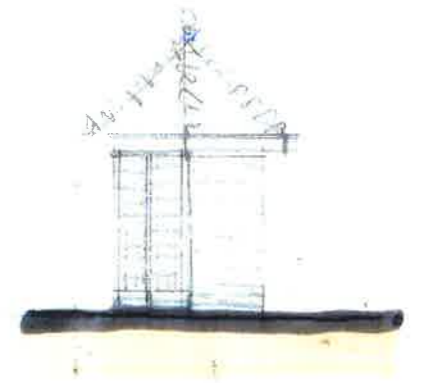

01212 1-30 & 1-100

Rear

Garage

Side

Summer House

Existing

timber summer house, fruit tree planting

Extension & Alterations, Primrose Cottage  
 Clenches Farm Road, Sevenoaks, Kent  
 For Mr & Mrs N Thomas

A J SCOTT Building Designs Ltd Architect  
 Forest House, Malthouse Lane, Warehorne, Ashford, Kent TN26 2EL  
 Tel 01233 733555 Mobile 07753 859569 E-Mail ajscott54@outlook.com

Layout Plan

22/09-14