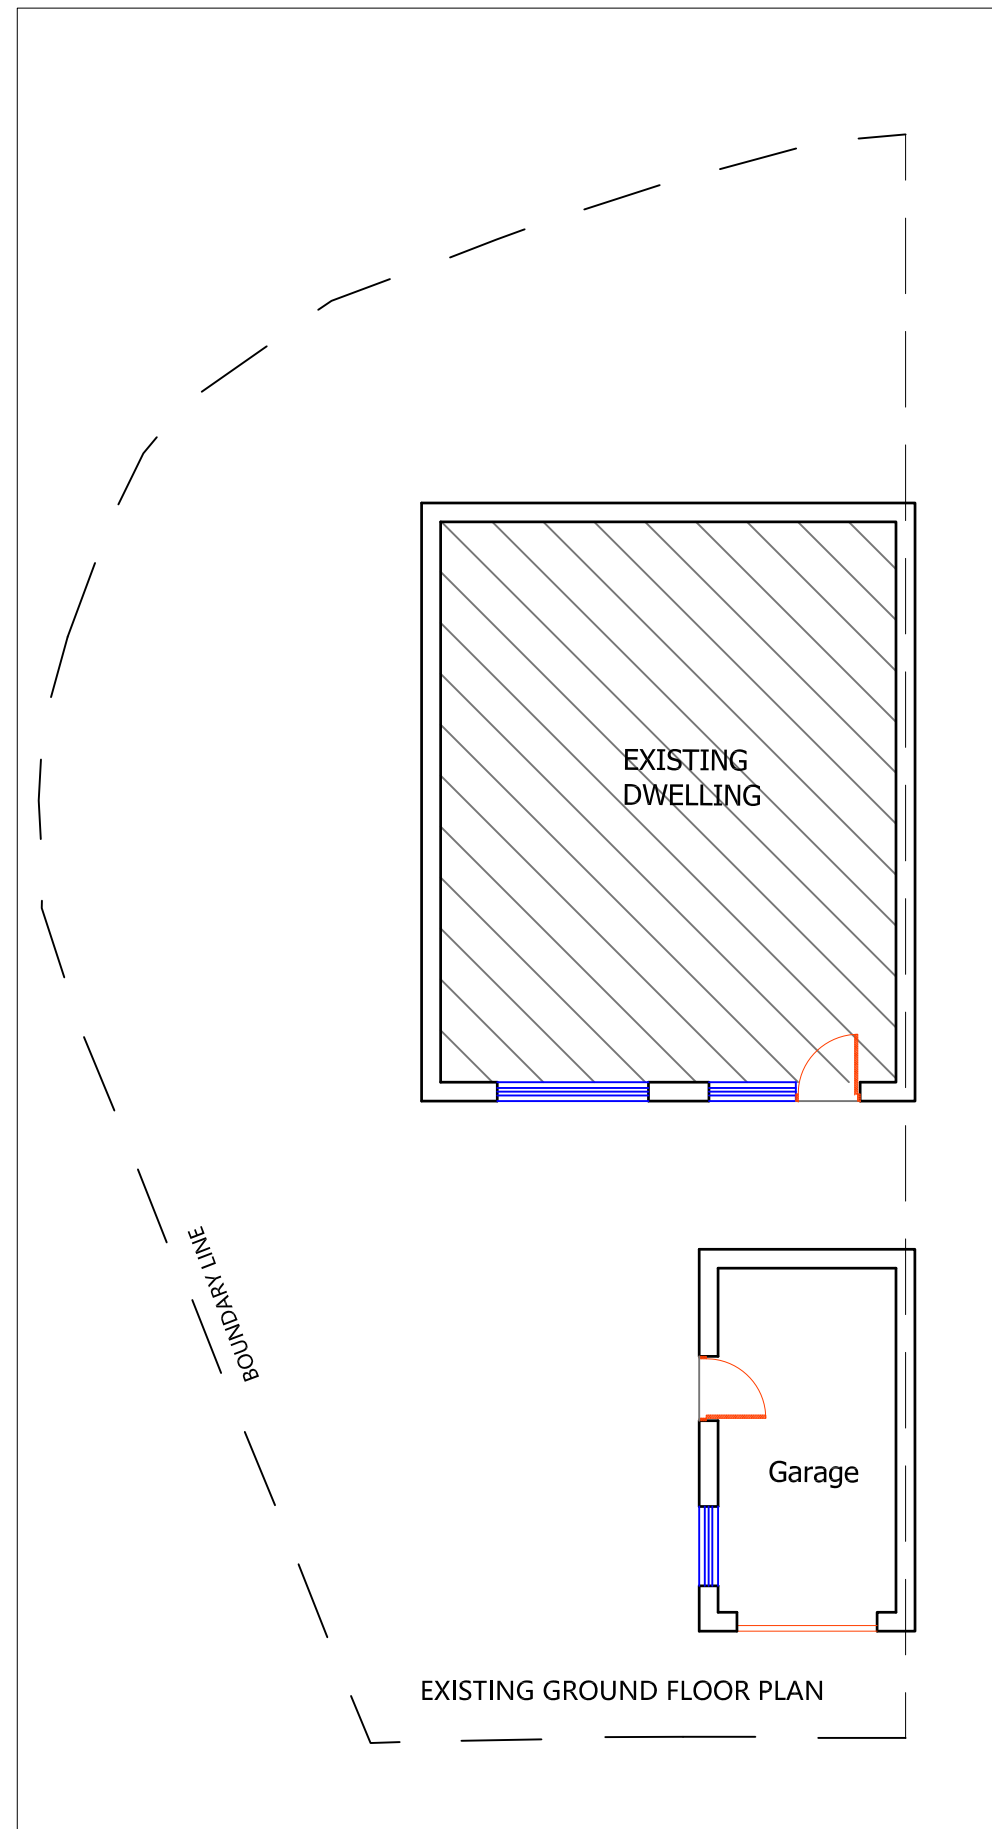

Scale 1:500 0 5 12.5 25 50m

Scale @ A3 1:500

2 1 0 METRES 1 2 3

Scale @ A3 1:100

Project 18 BEACH ROAD PORTHTOWAN, TRURO, TR4 8AA	
Drawing EXISTING PLAN	
Dwg No. 101	Date MAY 2021