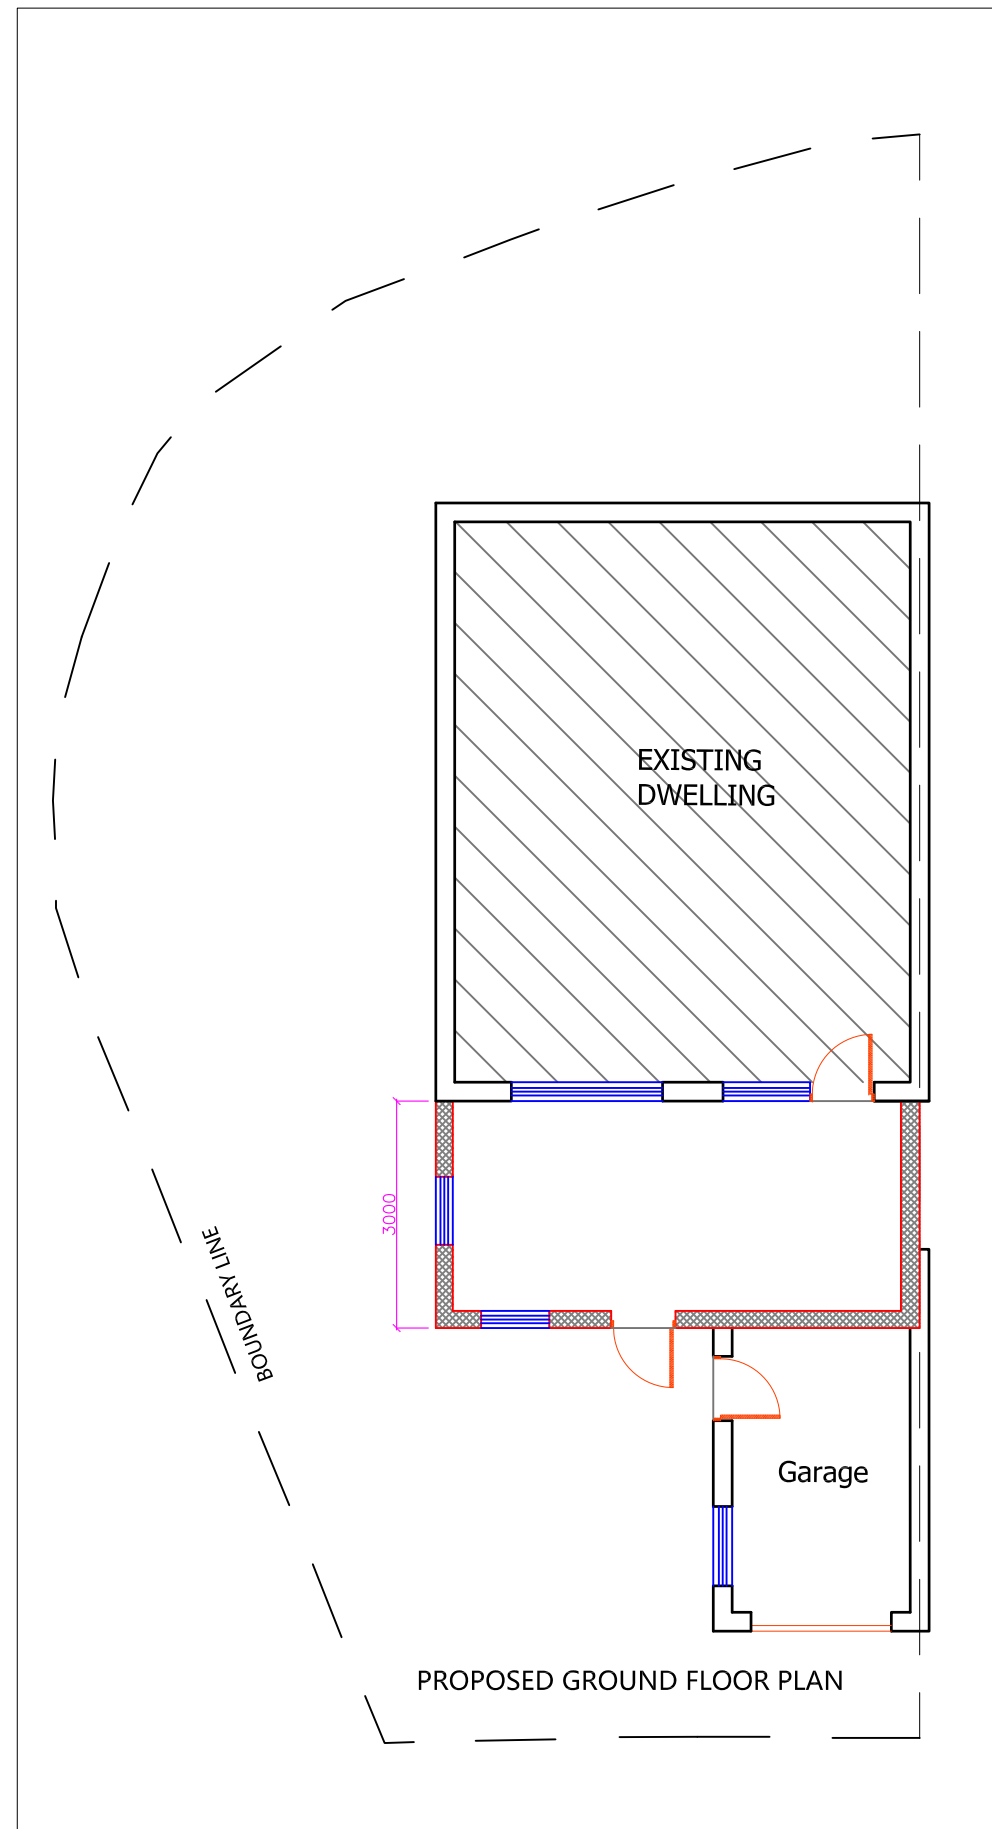

Scale 1:500 0 5 12.5 25 50m

Scale @ A3 1:500

2 1 0 METRES 1 2 3

Scale @ A3 1:100

Project
18 BEACH ROAD
PORTHTOWAN, TRURO,
TR4 8AA

Drawing
PROPOSED PLAN

Dwg No.
102

Date
MAY 2021