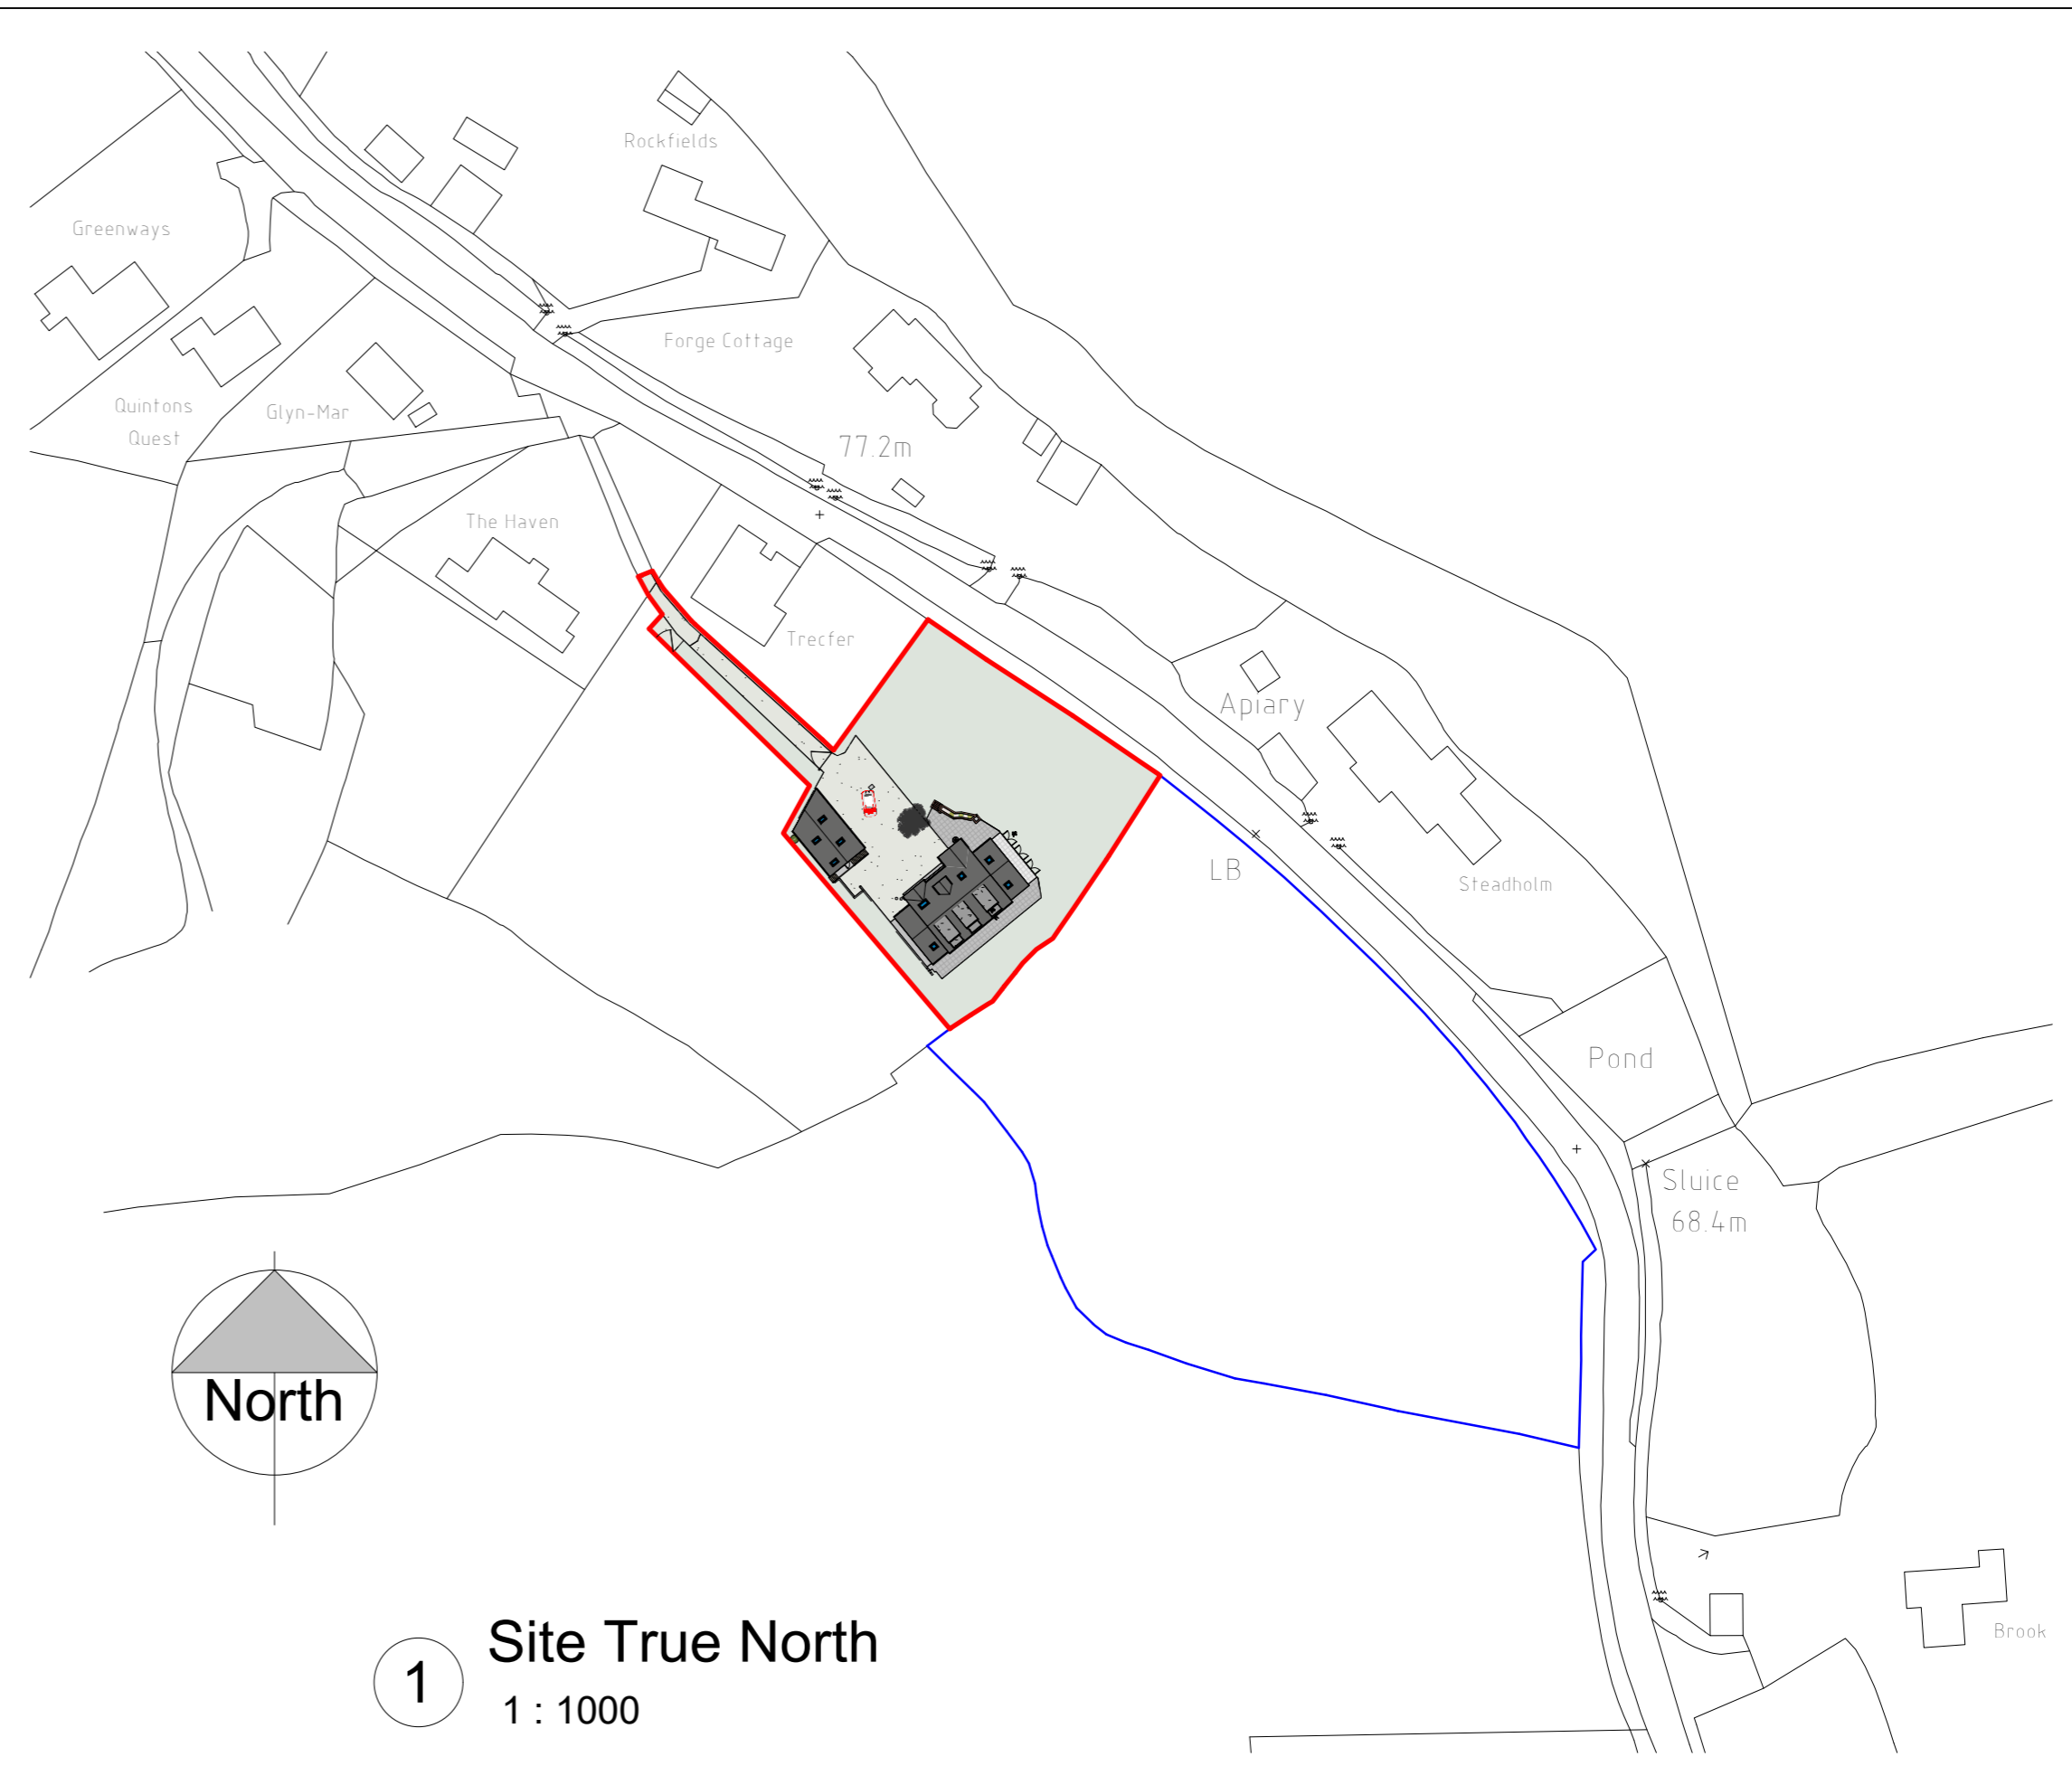

2 Site Project North
1 : 500

1 Site True North
1 : 1000

to be read in conjunction with clients
dimensional Land Registry PLAN B

A 6-7-21 summerhouse omitted	
rev	date description
Planning	DM/2021/01138 Building Regs
Maison Design	
architectural practice	
25 Caldicot Road Rogiet Monmouthshire NP26 3SE	tel 01291 422712 E mail mark@maisondesign.biz WEB www.maisondesign.biz
Copyright of this drawing or part thereof is by Maison Design and not to be copied	
Project	Proposed Site Plan
Name	Helen Parker Beechwood Tintern NP16 6SN
Date	May 2021 MH-8639