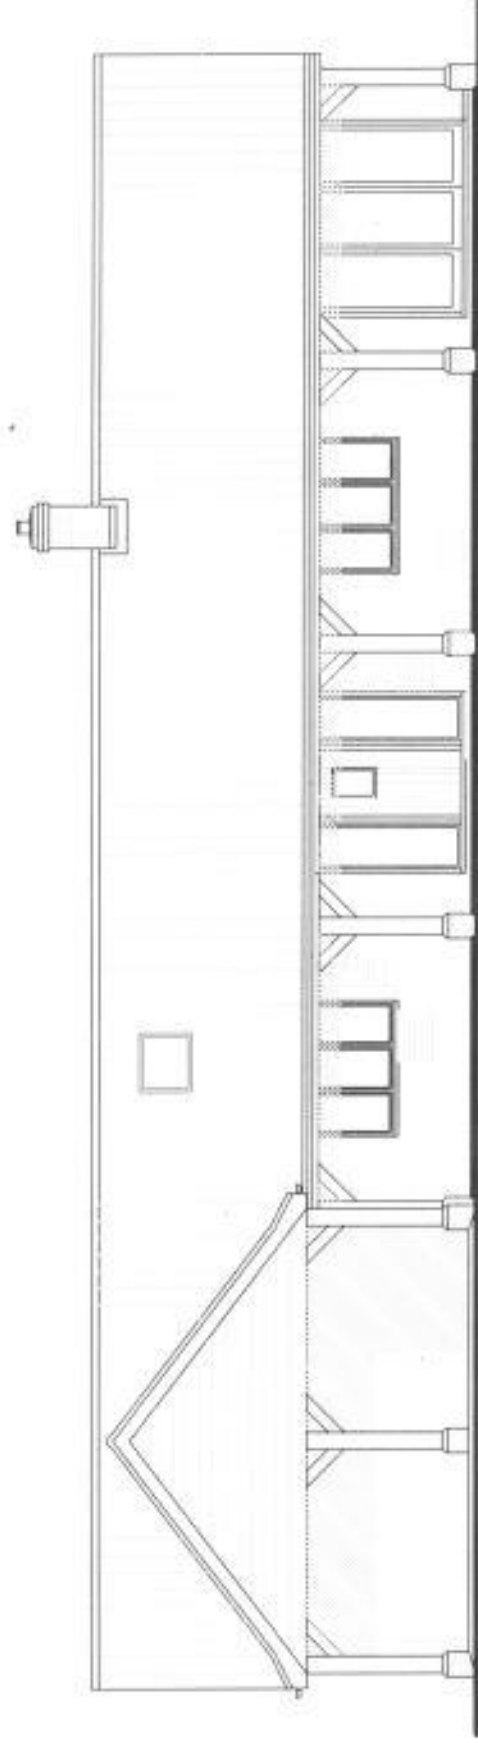

Side Elevation north

Front Elevation west

Scale 1:100

Proposed extension to dwelling & new Hobby workshop/garden machinery store at Keepers Cabin, Mattishall Road, Welborne NR203LW for Mr & Mrs N Potter.