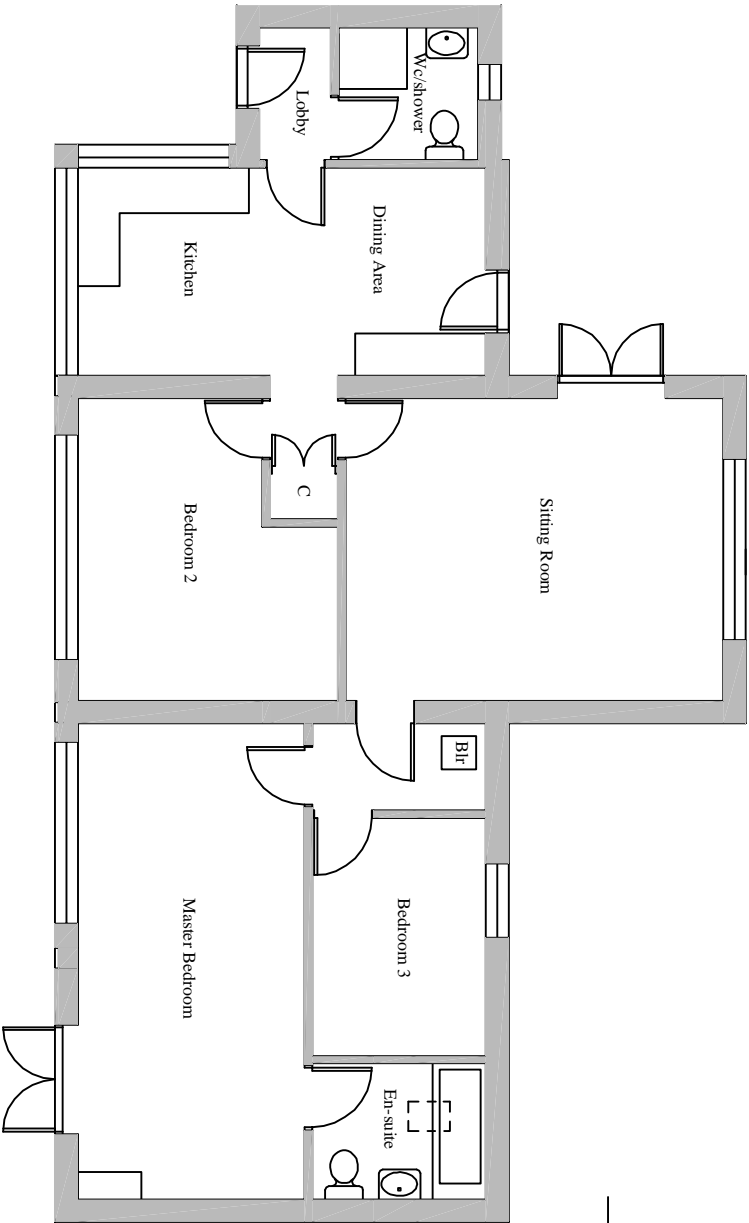

Scale... 1:100 (A4)

FLOOR PLAN

SIDE ELEVATION north

SIDE ELEVATION south

'Keepers Cabin' adjacent Tollgate Barns, Mattishall Road, Welborne NR20 3LW.