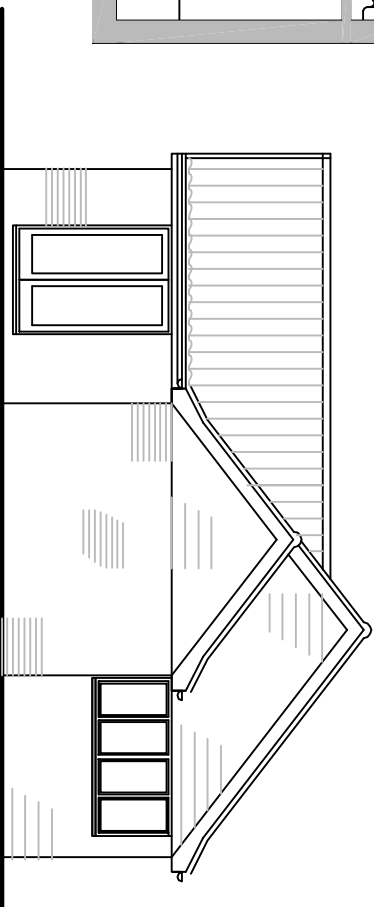

Scale... 1:100 (A4)

FLOOR PLAN

SIDE ELEVATION north

SIDE ELEVATION south

'Keepers Cabin' adjacent Tollgate Barns, Mattishall Road, Welborne NR20 3LW.