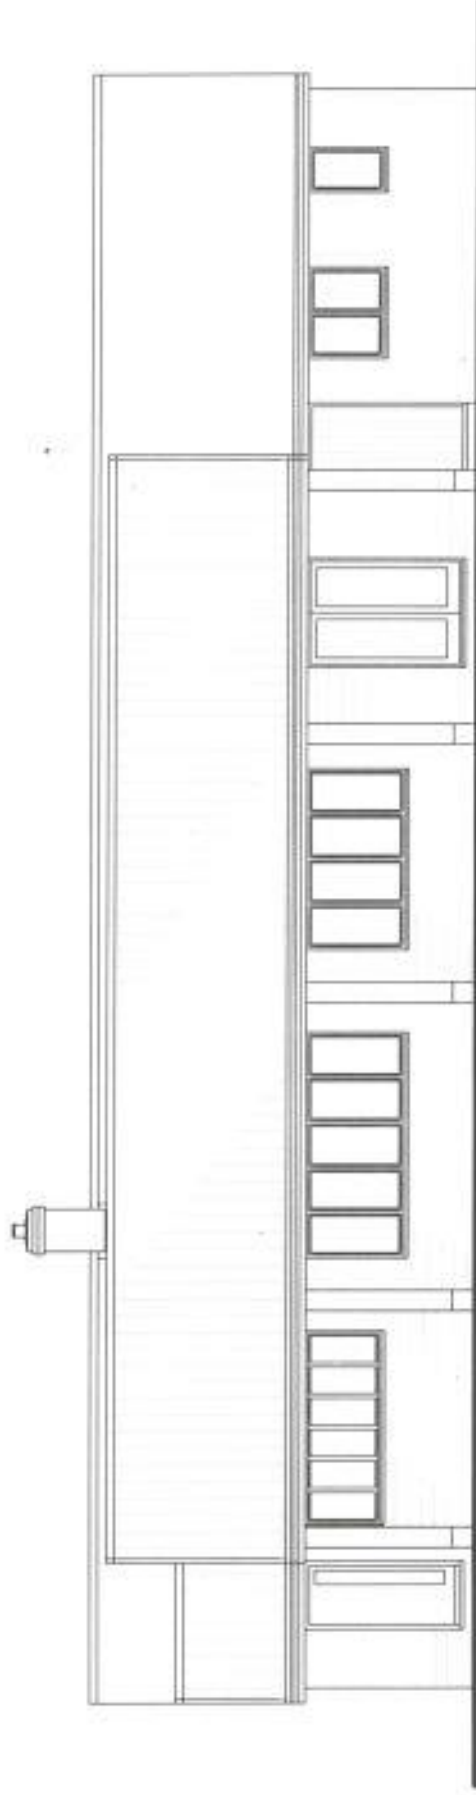

Side Elevation south

Rear Elevation east

Scale 1:100

Proposed extension to dwelling & new Hobby workshop/garden machinery store at Keepers Cabin, Mattishall Road, Welborne NR203LW for Mr & Mrs N Potter.