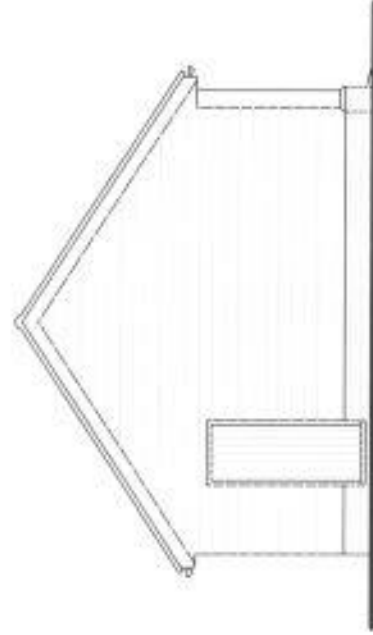

Scale... 1:100 (A4)

FRONT ELEVATION north

REAR ELEVATION south

PLAN

SIDE ELEVATION east

SIDE ELEVATION west

Proposed extension to dwelling & new Hobby workshop/garden machinery store at Keepers Cabin, Mattishall Road, Welborne NR203LW for Mr & Mrs N Potter.