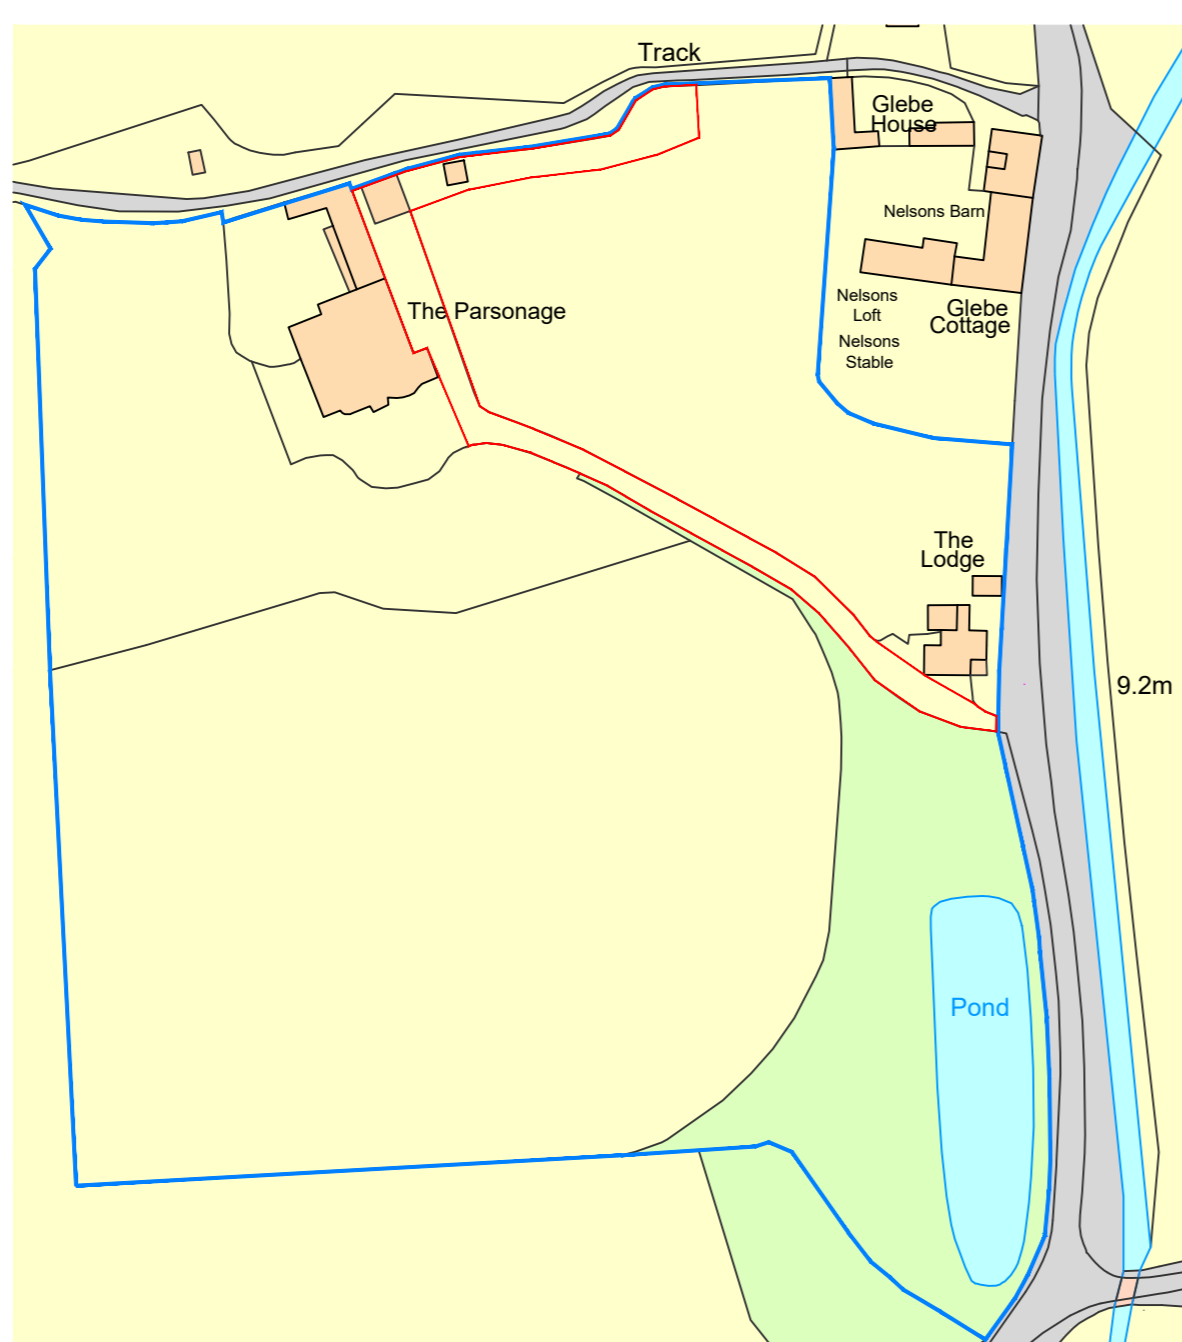

Existing Location Plan
Scale 1:1250

PLANNING	Job No.	1509	The Parsonage, Burnham Thorpe, PE31 8HW
	Drawing No.	013	Existing Block & Location Plan
	Revision	-	RTK Stamford Ltd.
	Scale	1:-@A1	CHARTERED ARCHITECTS | CHARTERED SURVEYORS | PROJECT MANAGEMENT 01780 482483 No.20 - PE9 2EE www.rtkstamford.com QR
Issue Date	25/06/2021	Drawn	MK