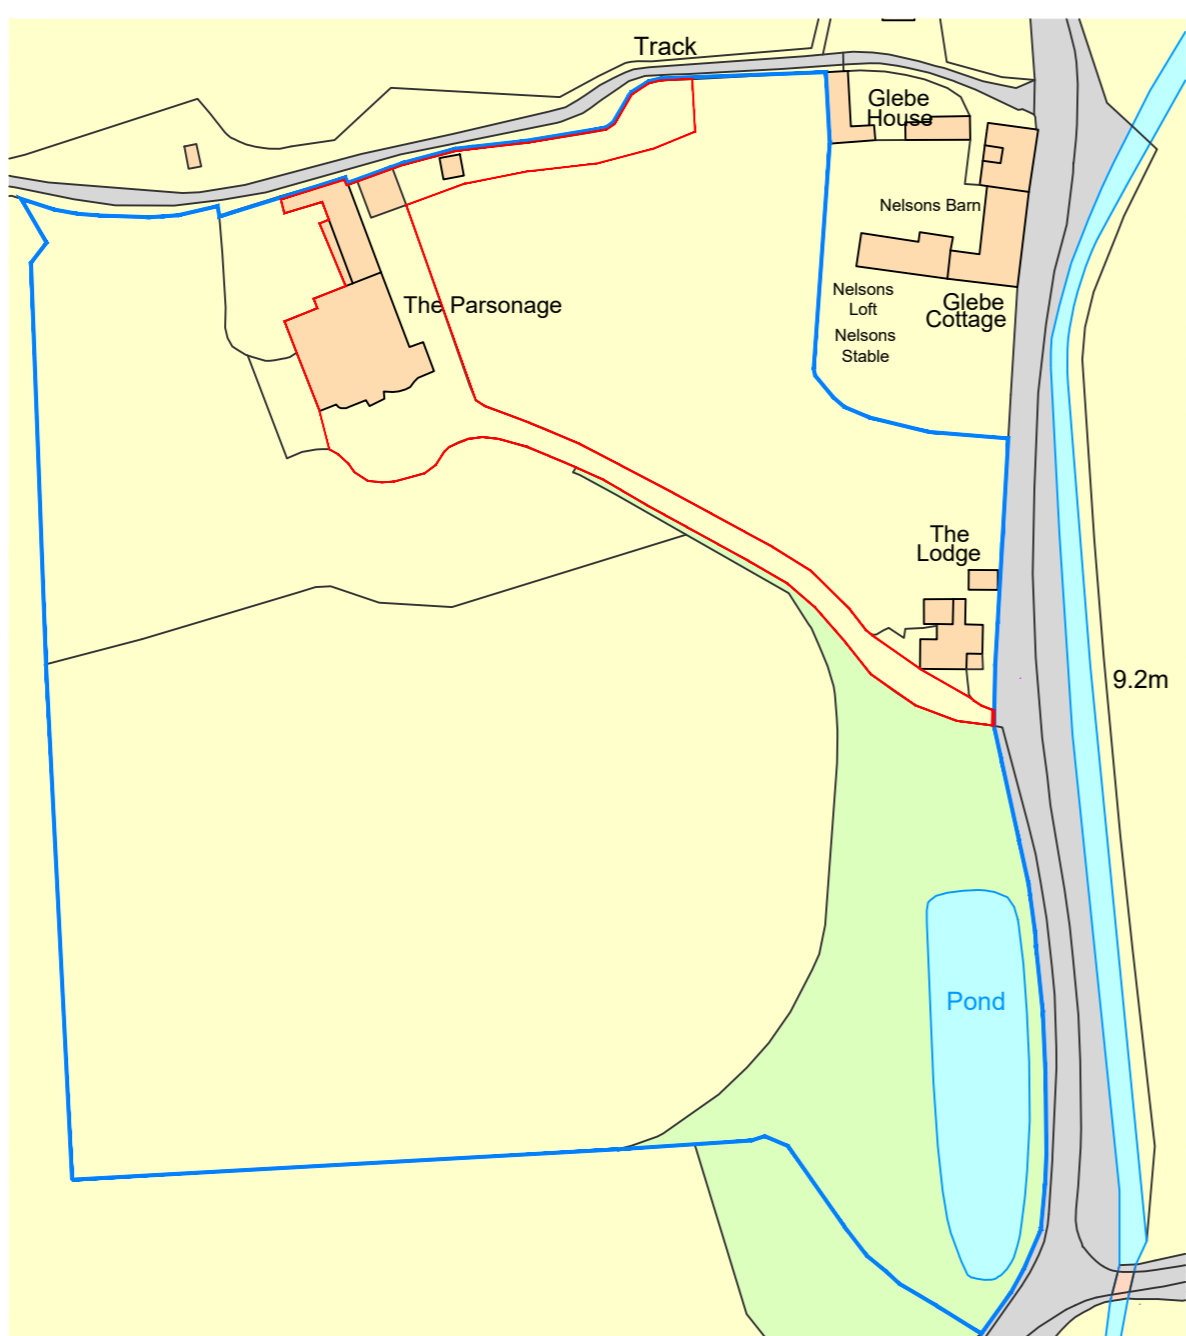

Existing Location Plan
Scale 1:1250

PLANNING	Job No.	1509	The Parsonage, Burnham Thorpe, PE31 8HW
	Drawing No.	013	Existing Block & Location Plan
	Revision	-	RTK Stamford Ltd.
	Scale	1:-@A1	CHARTERED ARCHITECTS | CHARTERED SURVEYORS | PROJECT MANAGEMENT 01780 824833 No.20 - PE9 2EE www.rtkstamford.com QR
Issue Date	25/06/2021	Drawn	MK

Drawing to be scaled for planning purposes only. All dimensions to be verified on site. All drawings are the copyright of RTK Stamford Ltd.