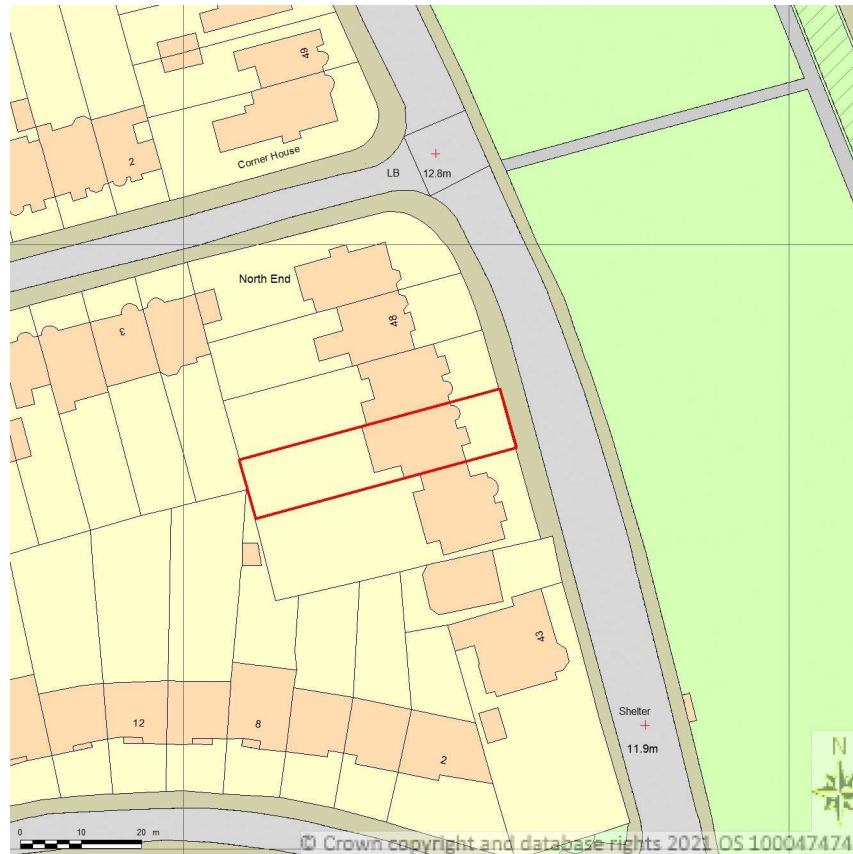

SITE LOCATION PLAN
AREA 2 HA
SCALE: 1:1250 on A4
CENTRE COORDINATES: 435042 , 573469

Supplied by Streetwise Maps Ltd
www.streetwise.net
Licence No: 100047474
09:45:58 06/07/2021