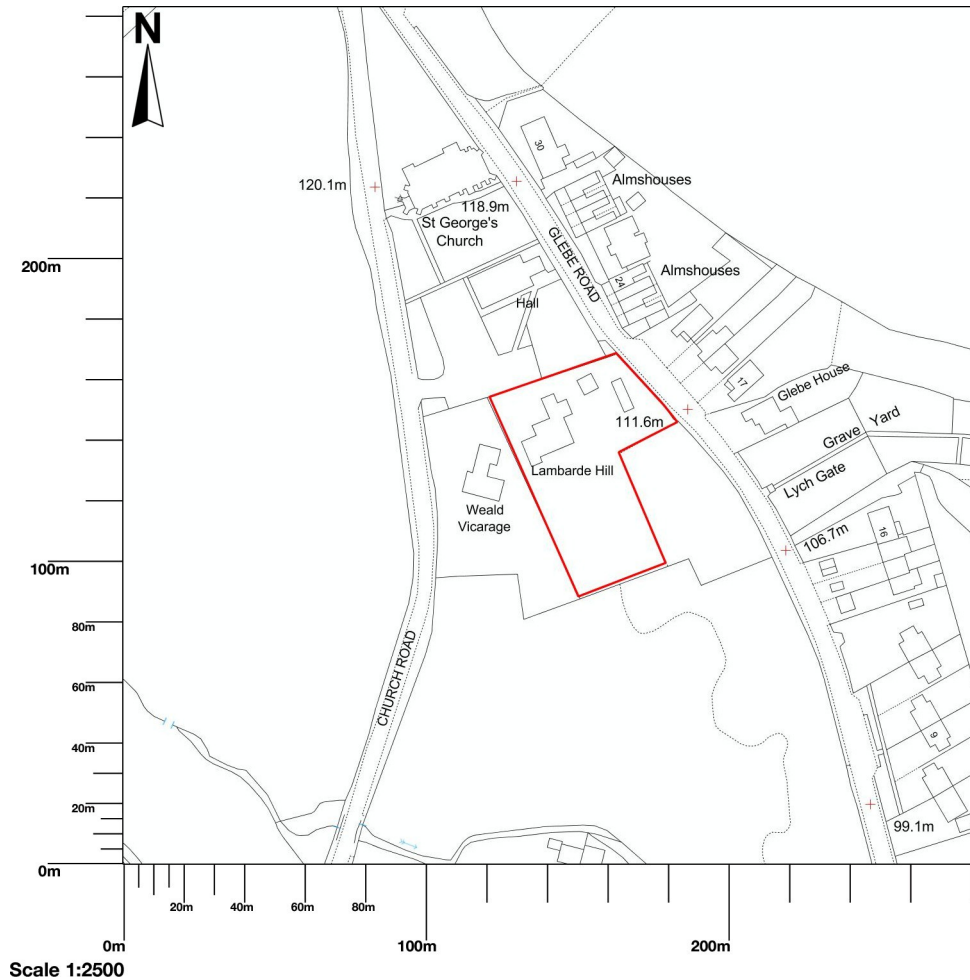

Lambarde Hill, Glebe Road, Weald, Sevenoaks, TN14 6PD

Map area bounded by: 552791,151121 553073,151403. Produced on 06 July 2021 from the OS National Geographic Database. Reproduction in whole or part is prohibited without the prior permission of Ordnance Survey. © Crown copyright 2021. Supplied by UKPlanningMaps.com a licensed OS partner (100054135). Unique plan reference: p8buk/657372/890805