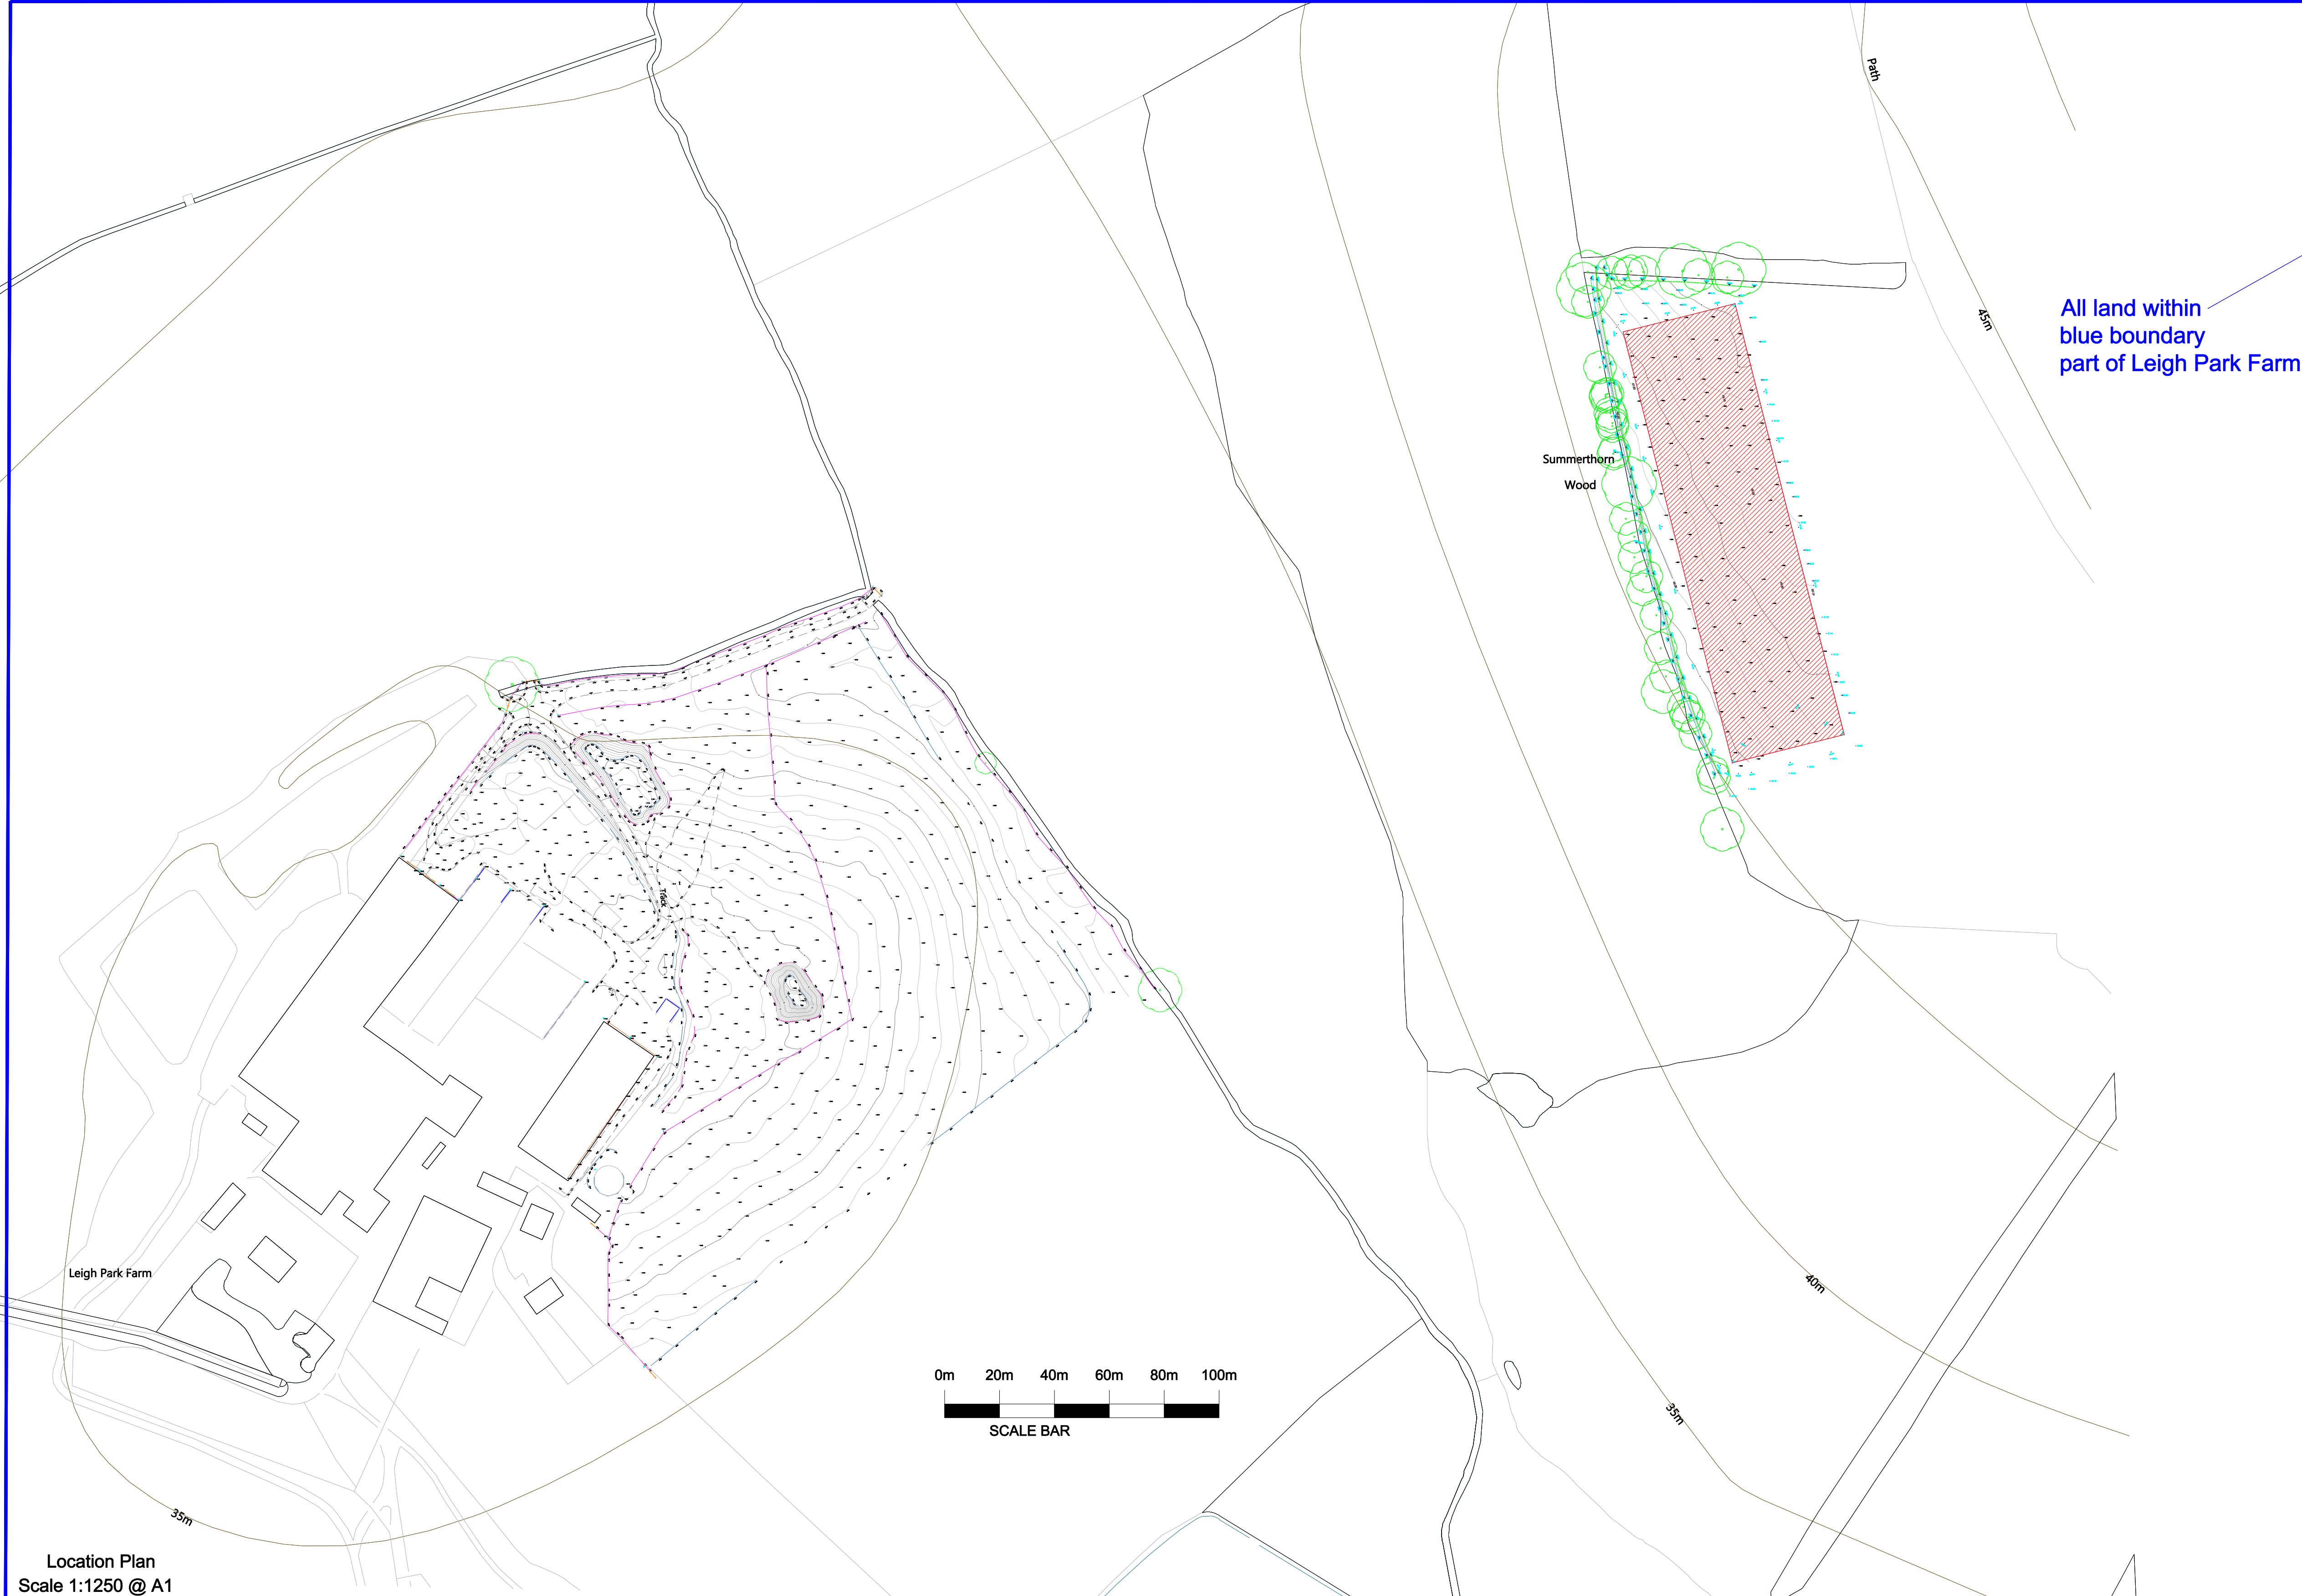

553500m 553600m 553700m 553800m 553900m 554000m 554100m 554200m 554300m 148100m

All land within blue boundary part of Leigh Park Farm

148000m  
147900m  
147800m  
147700m  
147600m  
147500m

Leigh Park Farm

Location Plan  
Scale 1:1250 @ A1

<b>NOTES</b>			
Do Not Scale, No Accuracy can be Guaranteed Due to Printing and Copy Variations All Critical Dimensions to be Site Checked Prior To Any Design or Fabrication Site Measurements should be taken for Confirmation			
<b>CONSULTANT</b>			
Mr T McKendrick The Dairy Group Ltd New Agriculture House Blackbrook Park Avenue Taunton TA1 2PX Email: tim.mckendrick@thedairygroup.co.uk			
<b>CLIENT</b>			
Colin Bastable Hall Place Farms			
<b>LOCATION</b>			
Leigh Park Farm Leigh Tonbridge Kent TN11 8PN			
<b>DRAWING TITLE</b>			
Location Plan			
<b>DRAWING NO.</b>			
LeighPark_Store_PD1.dwg			
<b>SHEET SIZE</b>		<b>REVISION SUFFIX</b>	
A1-Paperspace		Rev A	
<b>SCALE</b>	<b>DATE</b>	<b>DRAWN</b>	<b>CHECKED</b>
1:1250@A1	July 2021		