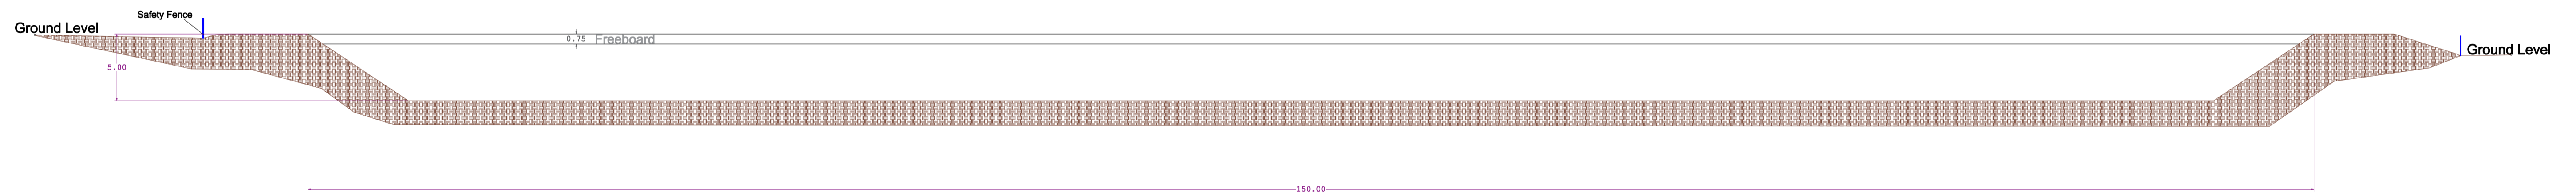

West:East Section

North:South Section

Scale bar (metres)

NOTES			
Do Not Scale, No Accuracy can be Guaranteed Due to Printing and Copy Variations All Critical Dimensions to be Site Checked Prior To Any Design or Fabrication Site Measurements should be taken for Confirmation			
CONSULTANT		Mr T McKendrick The Dairy Group Ltd New Agriculture House Blackbrook Park Avenue Taunton TA1 2PX Email: tim.mckendrick@thedairygroup.co.uk	
CLIENT		Colin Bastable Hall Place Farms	
LOCATION		Leigh Park Farm Leigh Tonbridge Kent TN11 8PN	
DRAWING TITLE			
Sections			
DRAWING NO.		LeighPark_Store_PD3.dwg	
SHEET SIZE		A1-Paperspace	
SCALE		1:250 @ A1	
DATE	DRAWN	CHECKED	
July 2021	July 2021	July 2021	