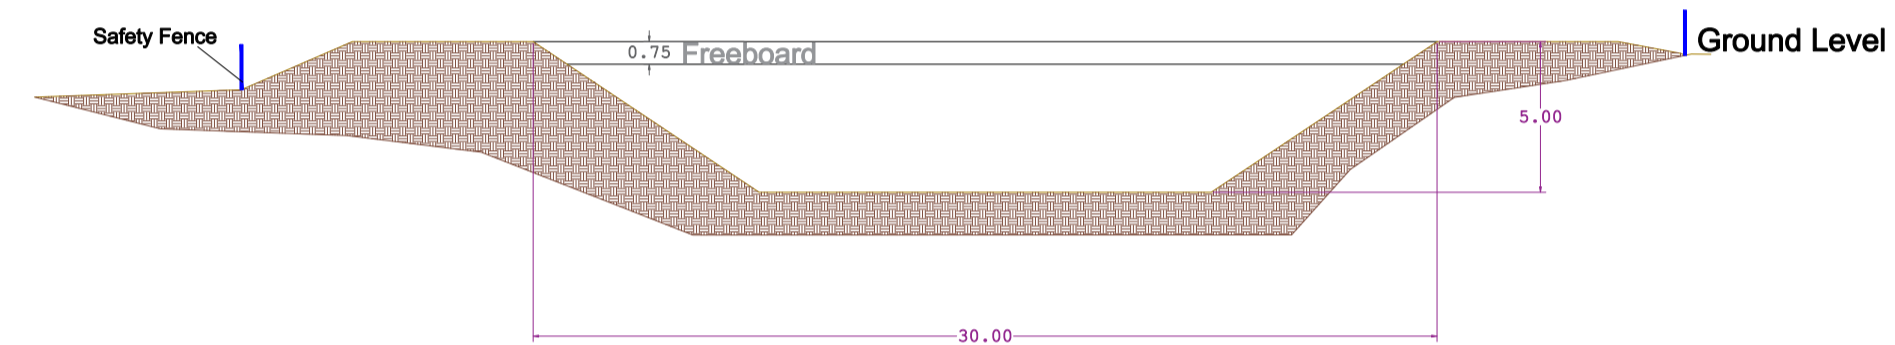

West:East Section

North:South Section

Scale bar (metres)

NOTES			
Do Not Scale, No Accuracy can be Guaranteed Due to Printing and Copy Variations All Critical Dimensions to be Site Checked Prior To Any Design or Fabrication Site Measurements should be taken for Confirmation			
CONSULTANT		Mr T McKendrick The Dairy Group Ltd New Agriculture House Blackbrook Park Avenue Taunton TA1 2PX Email: tim.mckendrick@thedairygroup.co.uk	
CLIENT		Colin Bastable Hall Place Farms	
LOCATION		Leigh Park Farm Leigh Tonbridge Kent TN11 8PN	
DRAWING TITLE			
Sections			
DRAWING NO.		LeighPark_Store_PD3.dwg	
SHEET SIZE		A1-Paperspace	
SCALE		1:250 @ A1	
DATE	DRAWN	CHECKED	
July 2021	July 2021	July 2021	