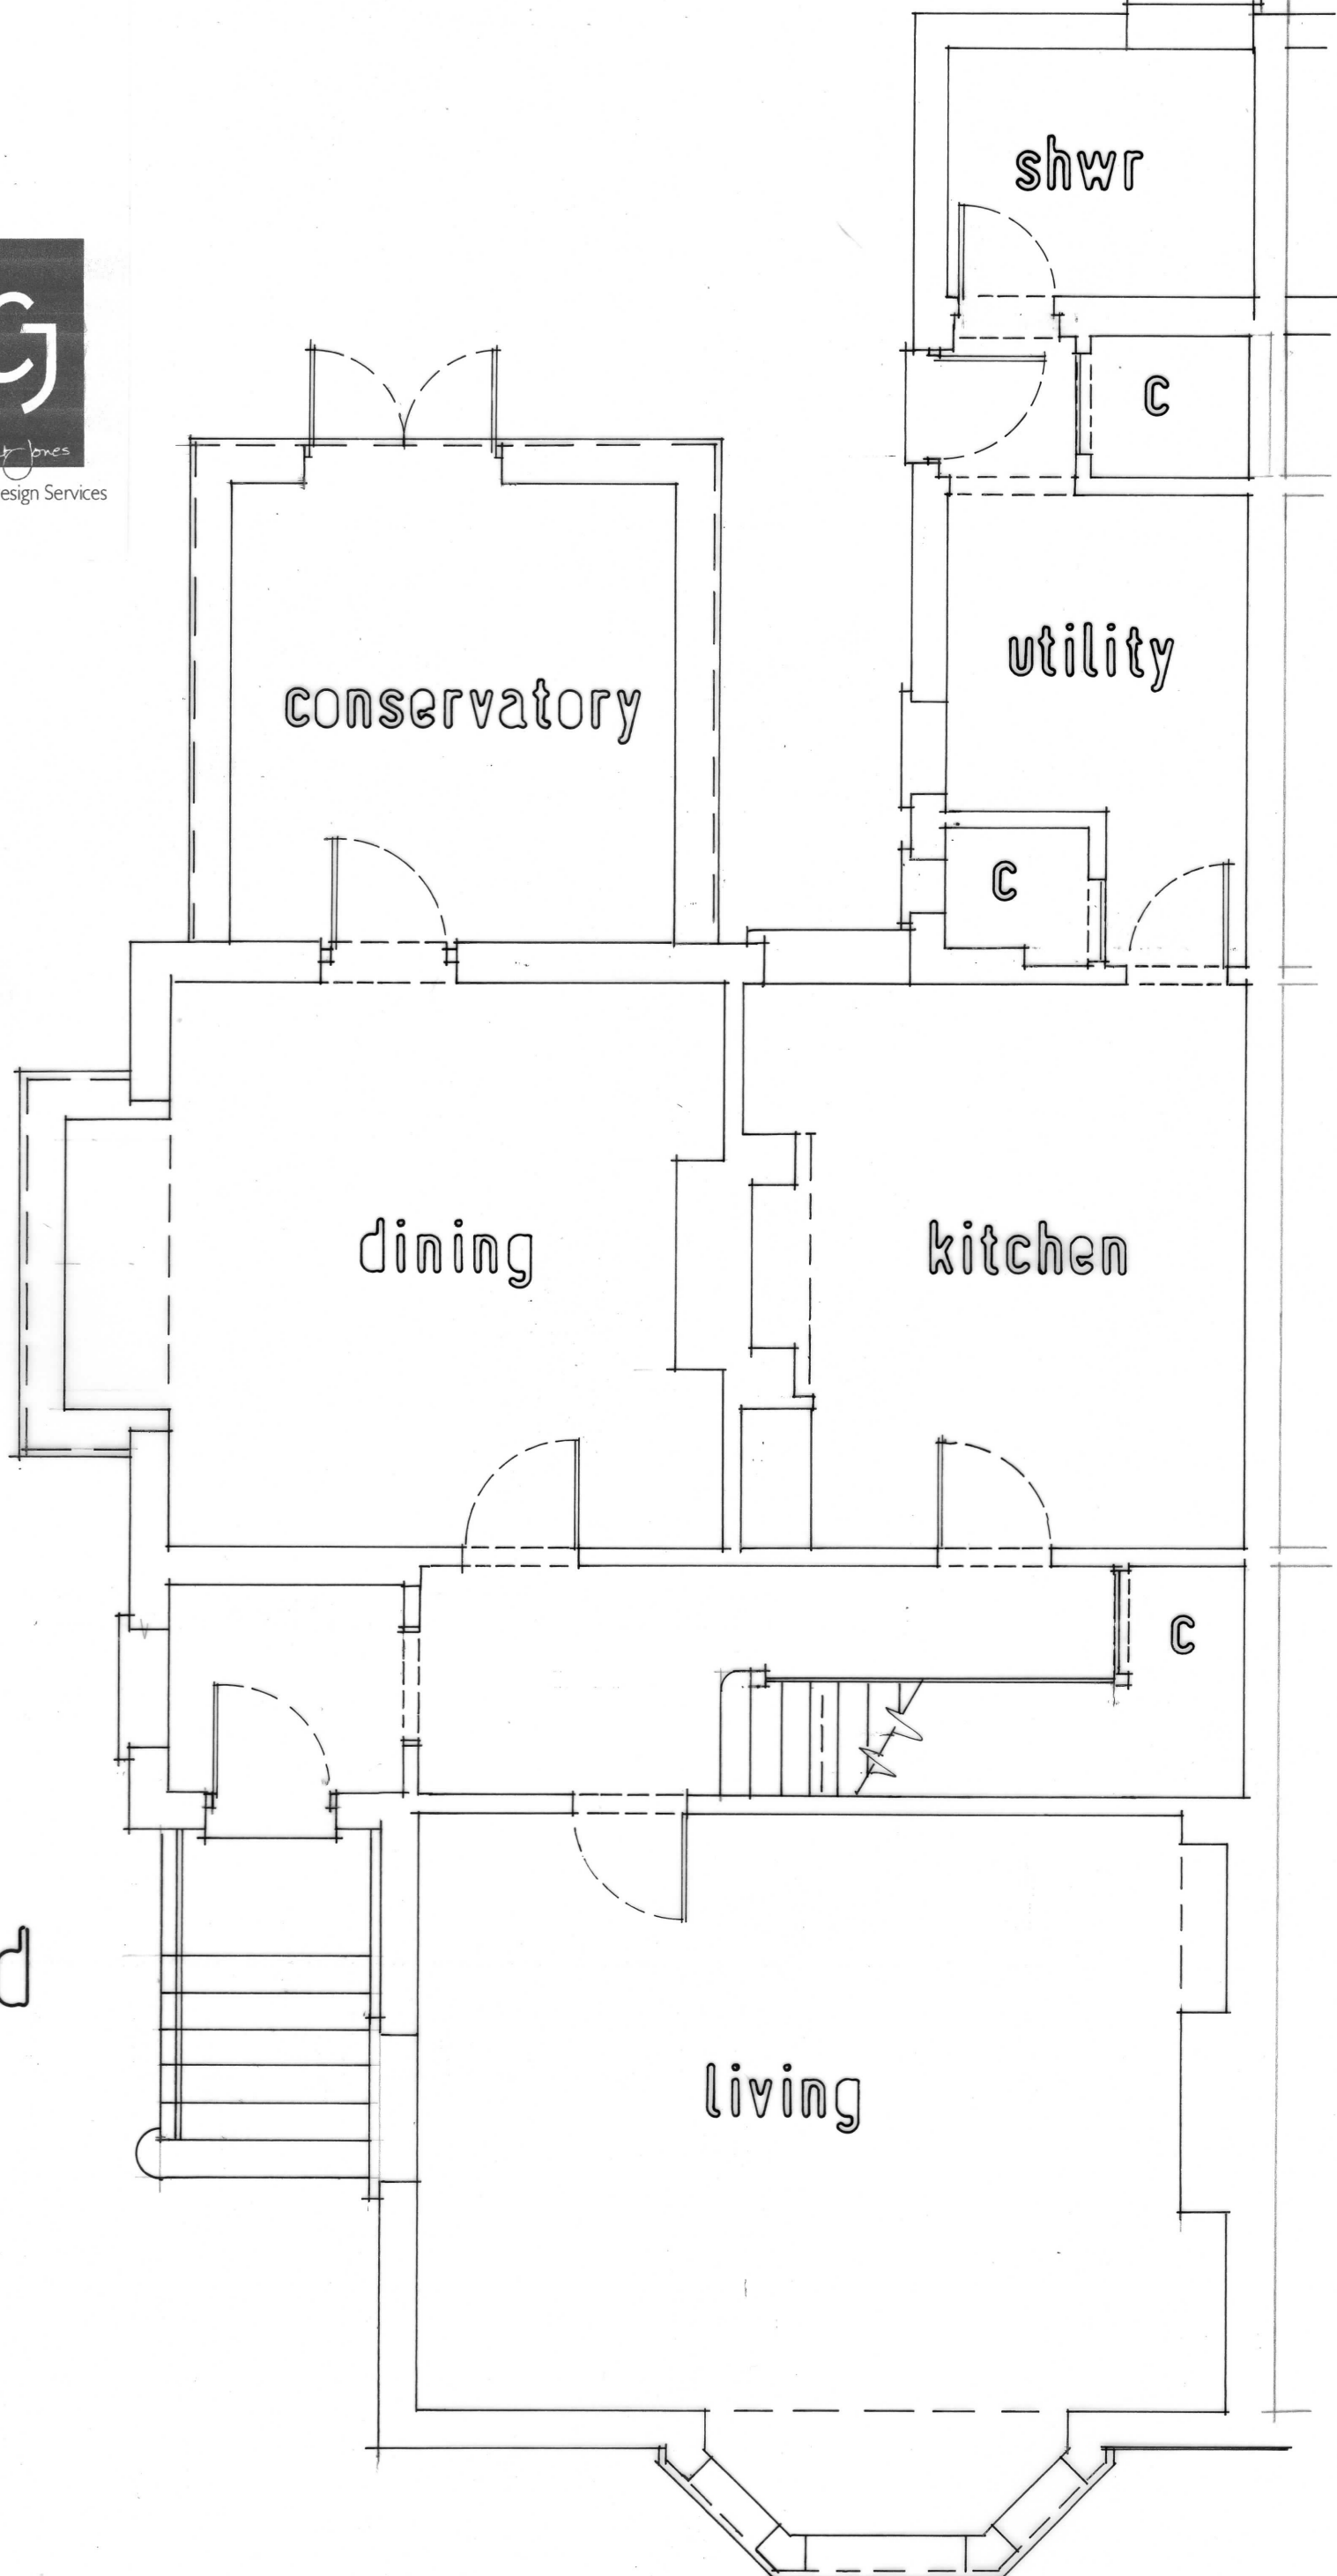

Steepholme, Stanley Rd  
Battledown  
Cheltenham  
Glos GL52 6PF

Proposed single storey rear extension,  
Internal / external alterations

Mr & Mrs Jakeman

January 2021  
02168

Clint Jones Build Design Services  
White Cottage, Leckhampton Hill  
Cheltenham  
Glos  
GL53 9QG  
01242 514455  
07939 250120  
cjones@cjbds.co.uk

Existing  
ground

02168 / 01  
1 50