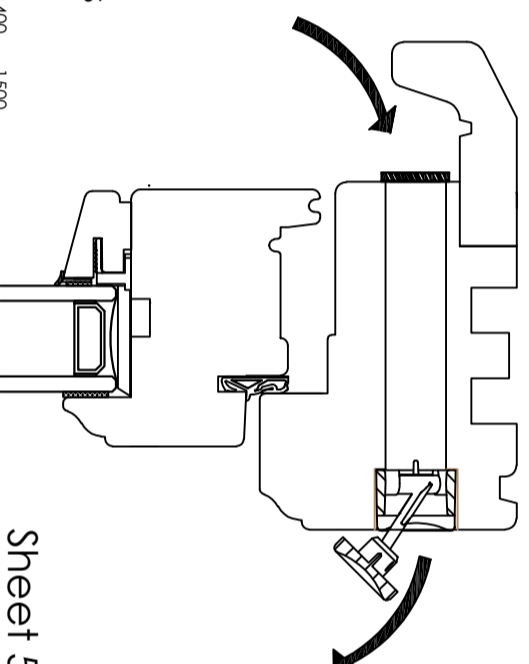

VIEWED EXTERNALLY

THESE DRAWINGS ARE THE PROPERTY OF ANGLIAN HOME IMPROVEMENTS AND MUST NOT BE USED, DISTRIBUTED, LOANED OR COPIED WITHOUT THE EXPRESS PERMISSION OF ANGLIAN HOME IMPROVEMENTS.

- OVOLO PROFILE TO FRAME.
- WINDOW COLOUR - WHITE.
- 92X68MM FRAME JAMBS & HEAD AND 92X38MM CILL WITH 62MM PROJECTING CILL.
- INTERNALLY GLAZED PUTTY STYLE SASH WITH 58X50 STILES AND HEAD AND BOTTOM RAIL WITH SPECIAL 21X50 GLAZING BAR.
- GLAZING - 28MM DOUBLE GLAZING IS SHOWN.
- SIDE HUNG OPENING SASH IS HUNG ON TROJAN FRICTION HINGES AND FITTED WITH ESPAGNOLETTE MULTI-POINT LOCK AND LOCKING HANDLE.

IF TRICKLE VENT REQUIRED, IT IS FITTED THROUGH THE FRAME HEAD WITH EXTERNAL HEAD DRIP AND FLAT TITON GRILLE.

Sheet 5 Of 8

Scale - N.I.S.

Drawers initials

SF

Revision	Date	Amendments	Drawers initials
A	22/06/21	Sections amended	SF