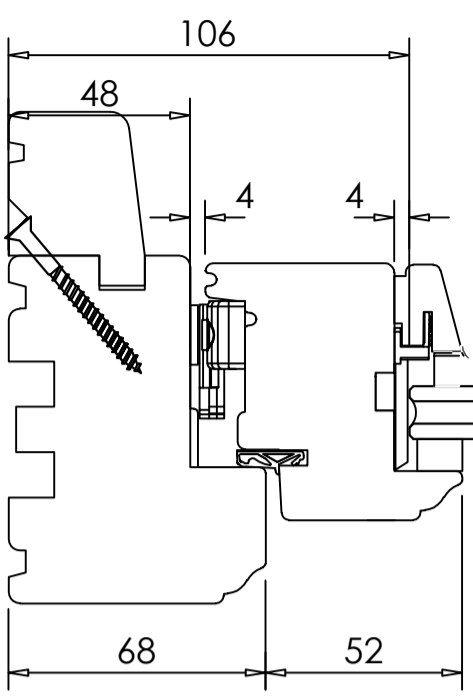

- OVOLO PROFILE TO FRAME.
- WINDOW COLOUR - WHITE.
- 92X68MM FRAME JAMBS & HEAD AND 92X38MM CILL WITH 62MM PROJECTING CILL.
- INTERNALLY GLAZED PUTTY STYLE SASH WITH 58X50 STILES AND HEAD AND BOTTOM RAIL WITH SPECIAL 21X50 GLAZING BAR.
- GLAZING - 14 MM DOUBLE GLAZING IS SHOWN.
- SIDE HUNG OPENING SASH IS HUNG ON TROJAN FRICTION HINGES AND FITTED WITH ESPAGNOLETTE MULTI-POINT LOCK AND LOCKING HANDLE.

SPECIFICATION FOR 92MM TIMBER FLUSH CASEMENT

VIEWED EXTERNALLY

ITEM 6

Revision	Date	Amendments	Drawers initials
A	22/06/21	Sections amended	SF

CONTRACT No.: 30308665

date: 13/04/2021

PROPOSED: WINDOW REPLACEMENT