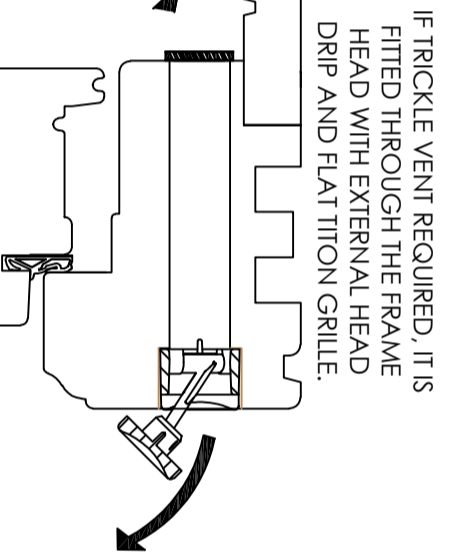

- OVOLO PROFILE TO FRAME.
- WINDOW COLOUR - WHITE.
- 92X68MM FRAME JAMBS & HEAD AND 92X38MM CILL WITH 62MM PROJECTING CILL.
- INTERNALLY GLAZED PUTTY STYLE SASH WITH 58X50 STILES AND HEAD AND BOTTOM RAIL WITH SPECIAL 21X50 GLAZING BAR.
- GLAZING - 14 MM DOUBLE GLAZING IS SHOWN.
- SIDE HUNG OPENING SASH IS HUNG ON TROJAN FRICTION HINGES AND FITTED WITH ESPAGNOLETTE MULTI-POINT LOCK AND LOCKING HANDLE.

SPECIFICATION FOR 92MM TIMBER FLUSH CASEMENT

VIEWED EXTERNALLY

ITEM 6

Revision	Date	Amendments	Drawers initials
A	22/06/21	Sections amended	SF

CONTRACT No.: 30308665

date: 13/04/2021

PROPOSED: WINDOW REPLACEMENT