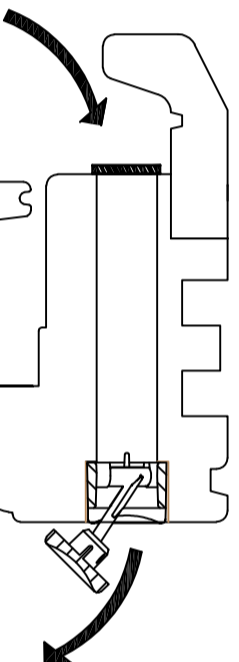

IF TRICKLE VENT REQUIRED, IT IS FITTED THROUGH THE FRAME HEAD WITH EXTERNAL HEAD DRIP AND FLAT TITON GRILLE.

SPECIFICATION FOR 92MM TIMBER SINGLE DOOR

- OVULO PROFILE TO FRAME.
- DOOR COLOUR - INT & EXT FRAME COLOUR - WHITE, EXT DOOR COLOUR - ANTHRACITE GREY, INT DOOR COLOUR - WHITE
- 92X68MM FRAME JAMBS & HEAD AND 101X68MM CILL. INTERNALLY GLAZED PUTTY STYLE SASH WITH 58X50 STILES AND HEAD AND BOTTOM RAIL

VIEWED EXTERNALLY

THESE DRAWINGS ARE THE PROPERTY OF ANGLIAN HOME IMPROVEMENTS AND MUST NOT BE USED, DISTRIBUTED, LOANED OR COPIED WITHOUT THE EXPRESS PERMISSION OF ANGLIAN HOME IMPROVEMENTS.

CONTRACT No.: 30308665