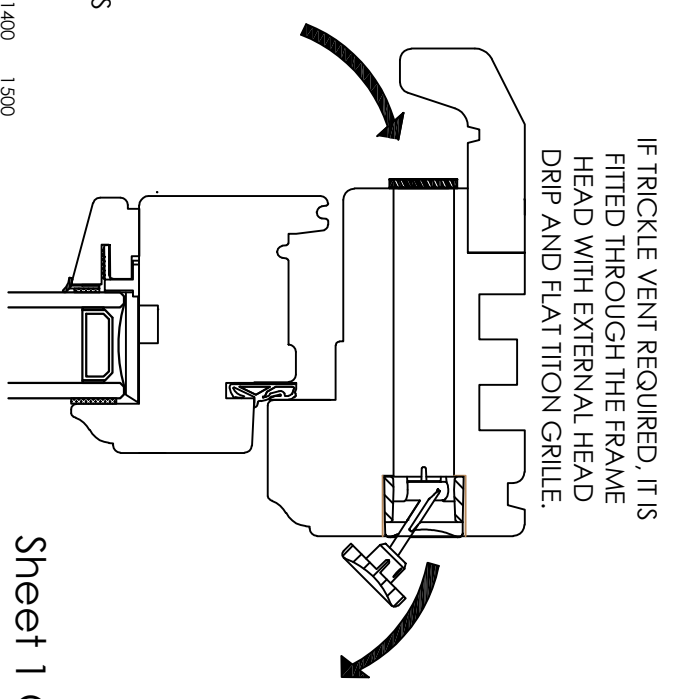

- OVOLO PROFILE TO FRAME.
- WINDOW COLOUR - WHITE.
- 92X68MM FRAME JAMBS & HEAD AND 92X38MM CILL WITH 62MM PROJECTING CILL.
- INTERNALLY GLAZED PUTTY STYLE SASH WITH 58X50 STILES AND HEAD AND BOTTOM RAIL WITH SPECIAL 21X50 GLAZING BAR.
- GLAZING - 14 MM DOUBLE GLAZING IS SHOWN.
- SIDE HUNG OPENING SASH IS HUNG ON TROJAN FRICTION HINGES AND FITTED WITH ESPAGNOLETTE MULTI-POINT LOCK AND LOCKING HANDLE.

**VIEWED EXTERNALLY**

THESE DRAWINGS ARE THE PROPERTY OF ANGLIAN HOME IMPROVEMENTS AND MUST NOT BE USED, DISTRIBUTED, LOANED OR COPIED WITHOUT THE EXPRESS PERMISSION OF ANGLIAN HOME IMPROVEMENTS.

Scale - N.I.S.  
Drawers initials: SF