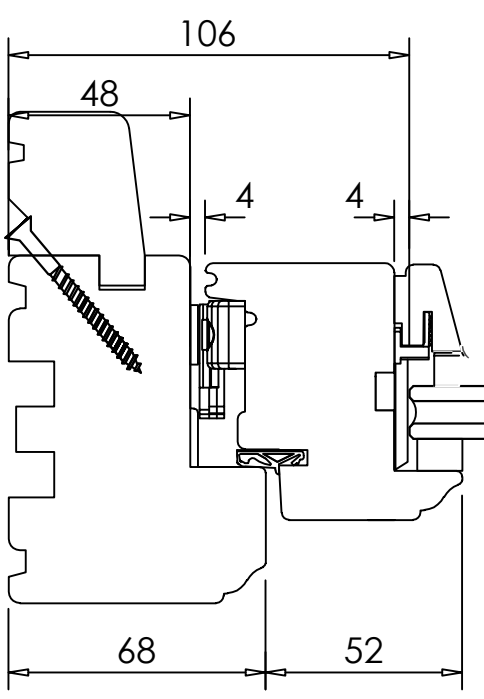

- OVOLO PROFILE TO FRAME.
- WINDOW COLOUR - WHITE.
- 92X68MM FRAME JAMBS & HEAD AND 92X38MM CILL WITH 62MM PROJECTING CILL.
- INTERNALLY GLAZED PUTTY STYLE SASH WITH 58X50 STILES AND HEAD AND BOTTOM RAIL WITH SPECIAL 21X50 GLAZING BAR.
- GLAZING - 14 MM DOUBLE GLAZING IS SHOWN.
- SIDE HUNG OPENING SASH IS HUNG ON TROJAN FRICTION HINGES AND FITTED WITH ESPAGNOLETTE MULTI-POINT LOCK AND LOCKING HANDLE.

**VIEWED EXTERNALLY**

THESE DRAWINGS ARE THE PROPERTY OF ANGLIAN HOME IMPROVEMENTS AND MUST NOT BE USED, DISTRIBUTED, LOANED OR COPIED WITHOUT THE EXPRESS PERMISSION OF ANGLIAN HOME IMPROVEMENTS.

Scale - N.I.S.  
Drawers initials: SF