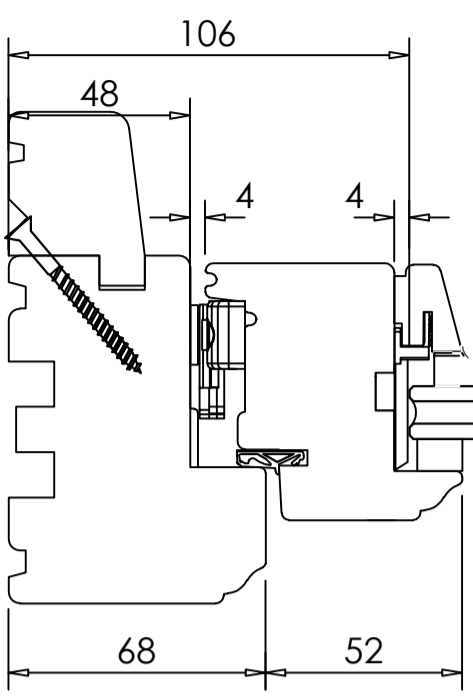

- OVOLO PROFILE TO FRAME.
- WINDOW COLOUR - WHITE.
- 92X68MM FRAME JAMBS & HEAD AND 92X38MM CILL WITH 62MM PROJECTING CILL.
- INTERNALLY GLAZED PUTTY STYLE SASH WITH 58X50 STILES AND HEAD AND BOTTOM RAIL WITH SPECIAL 21X50 GLAZING BAR.
- GLAZING - 14 MM DOUBLE GLAZING IS SHOWN.
- SIDE HUNG OPENING SASH IS HUNG ON TROJAN FRICTION HINGES AND FITTED WITH ESPAGNOLETTE MULTI-POINT LOCK AND LOCKING HANDLE.

VIEWED EXTERNALLY

THESE DRAWINGS ARE THE PROPERTY OF ANGLIAN HOME IMPROVEMENTS AND MUST NOT BE USED, DISTRIBUTED, LOANED OR COPIED WITHOUT THE EXPRESS PERMISSION OF ANGLIAN HOME IMPROVEMENTS.

IF TRICKLE VENT REQUIRED, IT IS FITTED THROUGH THE FRAME HEAD WITH EXTERNAL HEAD DRIP AND FLAT TITON GRILLE.

SPECIFICATION FOR 92MM TIMBER FLUSH CASEMENT

Revision	Date	Amendments	Drawers initials
A	22/06/21	Sections amended	SF

CONTRACT No.: 30308665 **date:** 13/04/2021

PROPOSED: WINDOW REPLACEMENT

AT: 3 ALMSHOUSES
THE STREET, STOWLANGTOFT
BURY ST. EDMUNDS
SUFFOLK, IP31 3JN

Scale - N.T.S.
Drawers initials: SF

Sheet 8 Of 8