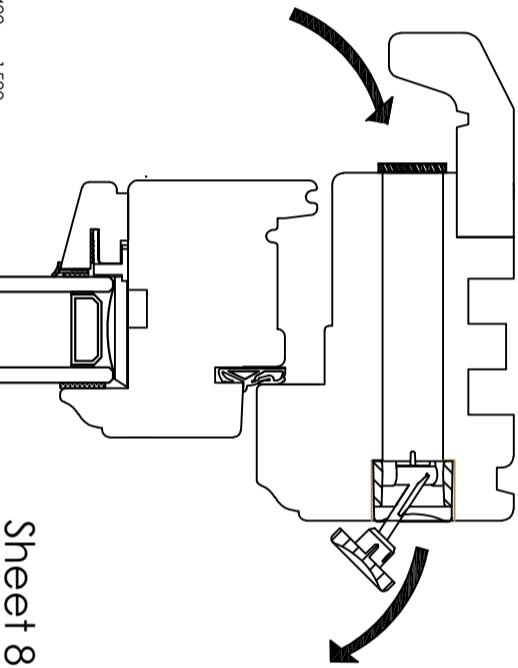

- OVOLO PROFILE TO FRAME.
- WINDOW COLOUR - WHITE.
- 92X68MM FRAME JAMBS & HEAD AND 92X38MM CILL WITH 62MM PROJECTING CILL.
- INTERNALLY GLAZED PUTTY STYLE SASH WITH 58X50 STILES AND HEAD AND BOTTOM RAIL WITH SPECIAL 21X50 GLAZING BAR.
- GLAZING - 14 MM DOUBLE GLAZING IS SHOWN.
- SIDE HUNG OPENING SASH IS HUNG ON TROJAN FRICTION HINGES AND FITTED WITH ESPAGNOLETTE MULTI-POINT LOCK AND LOCKING HANDLE.

VIEWED EXTERNALLY

THESE DRAWINGS ARE THE PROPERTY OF ANGLIAN HOME IMPROVEMENTS AND MUST NOT BE USED, DISTRIBUTED, LOANED OR COPIED WITHOUT THE EXPRESS PERMISSION OF ANGLIAN HOME IMPROVEMENTS.

IF TRICKLE VENT REQUIRED, IT IS FITTED THROUGH THE FRAME HEAD WITH EXTERNAL HEAD DRIP AND FLAT TITON GRILLE.