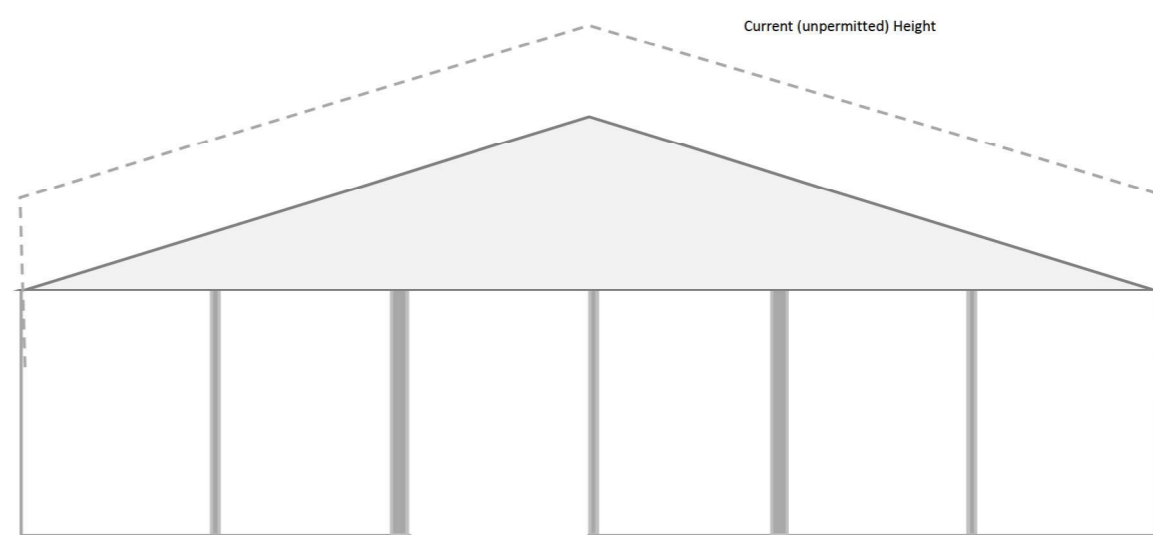

Wet Weather Shelter

The Langdon Partnership
Dog agility training arena and facilities
Pool Farm, Ham Lane, Kingston Seymour
BS21 6XJ
Proposed Footprint and Elevations Wet Weather Shelter
Scale 1: 100 @ A3
Ref MB03.05a
Mendip Court, Bath Rd, Wells, Somerset BA5 3DG