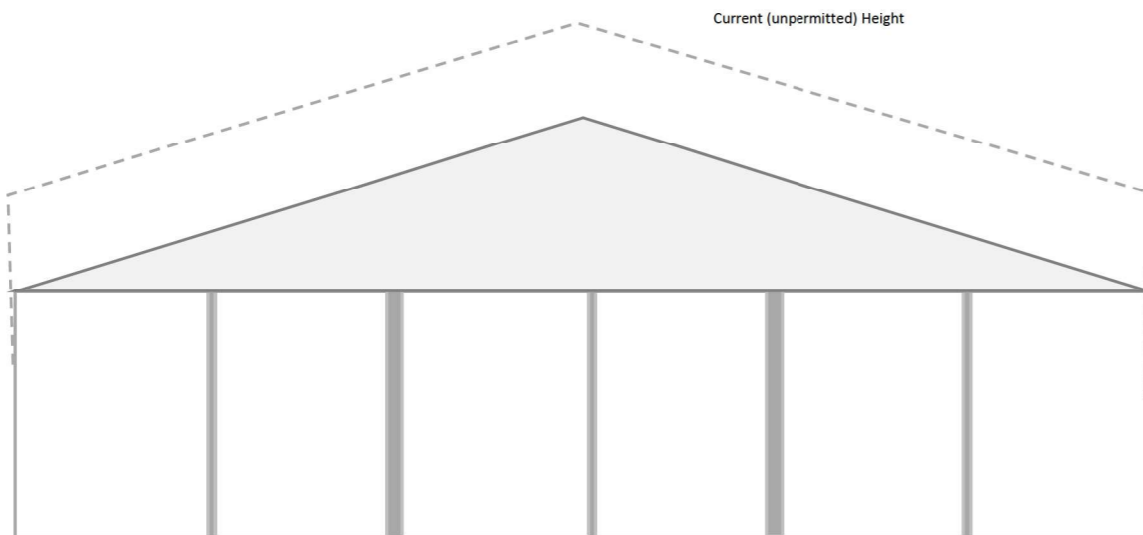

Wet Weather Shelter

The Langdon Partnership
Dog agility training arena and facilities
Pool Farm, Ham Lane, Kingston Seymour
BS21 6XJ
Proposed Footprint and Elevations Wet Weather Shelter
Scale 1: 100 @ A3
Ref MB03.05a
Mendip Court, Bath Rd, Wells, Somerset BA5 3DG