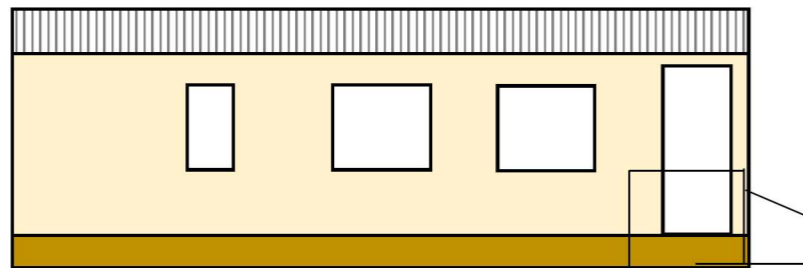

Training Room

Floorplan

West elevation

East elevation

North elevation

South elevation

The Langdon Partnership

Dog agility training arena and facilities
Pool Farm, Ham Lane, Kingston Seymour
BS21 6XJ

Proposed Footprint and Elevations Training Room

Scale 1: 100 @ A3

Ref MB03.05a

Mendip Court, Bath Rd, Wells. Somerset BA5 3DG