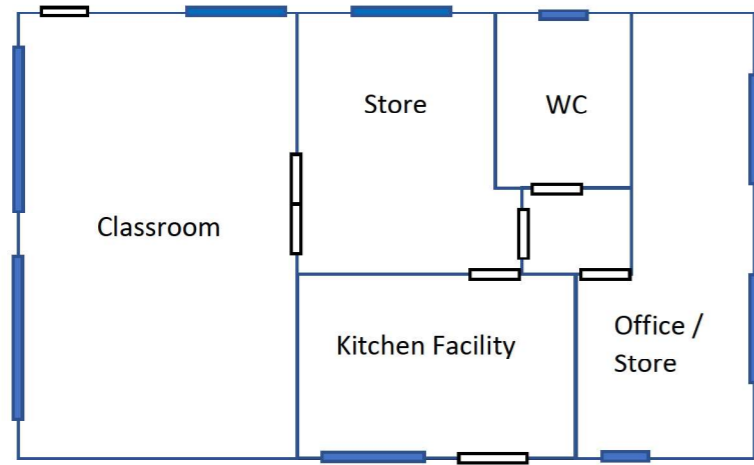

Training Room

Floorplan

West elevation

East elevation

North elevation

South elevation

The Langdon Partnership

Dog agility training arena and facilities
Pool Farm, Ham Lane, Kingston Seymour
BS21 6XJ

Proposed Footprint and Elevations Training Room

Scale 1: 100 @ A3

Ref MB03.05a

Mendip Court, Bath Rd, Wells. Somerset BA5 3DG