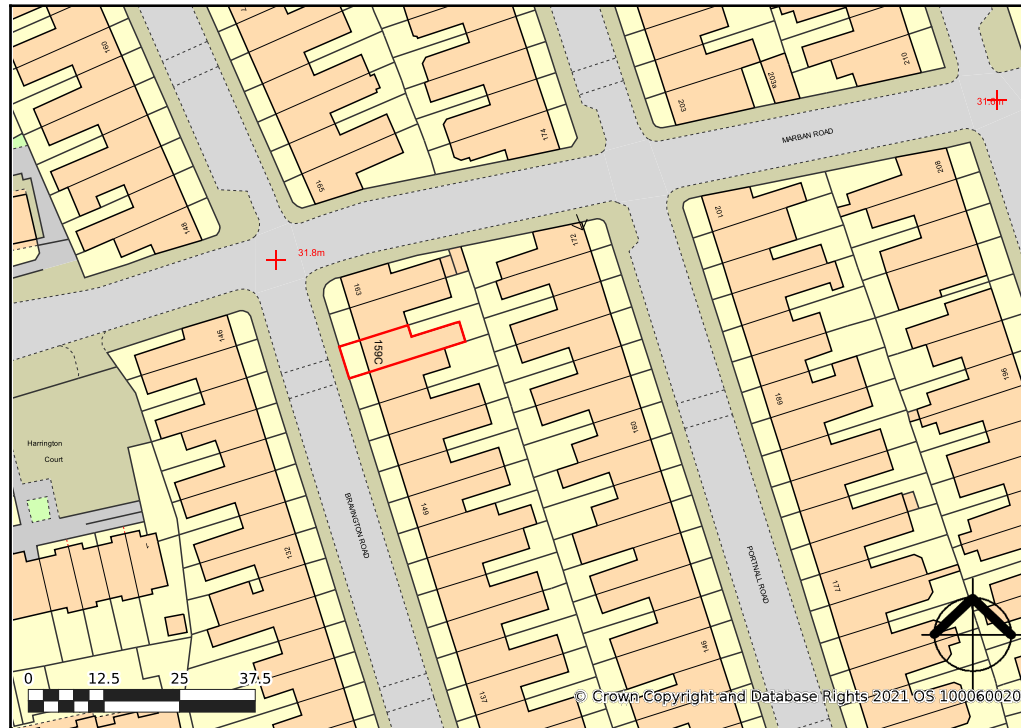

159C, Bravington Road, London, W9 3AT

created on **edozo**

Plotted Scale - 1:1,250