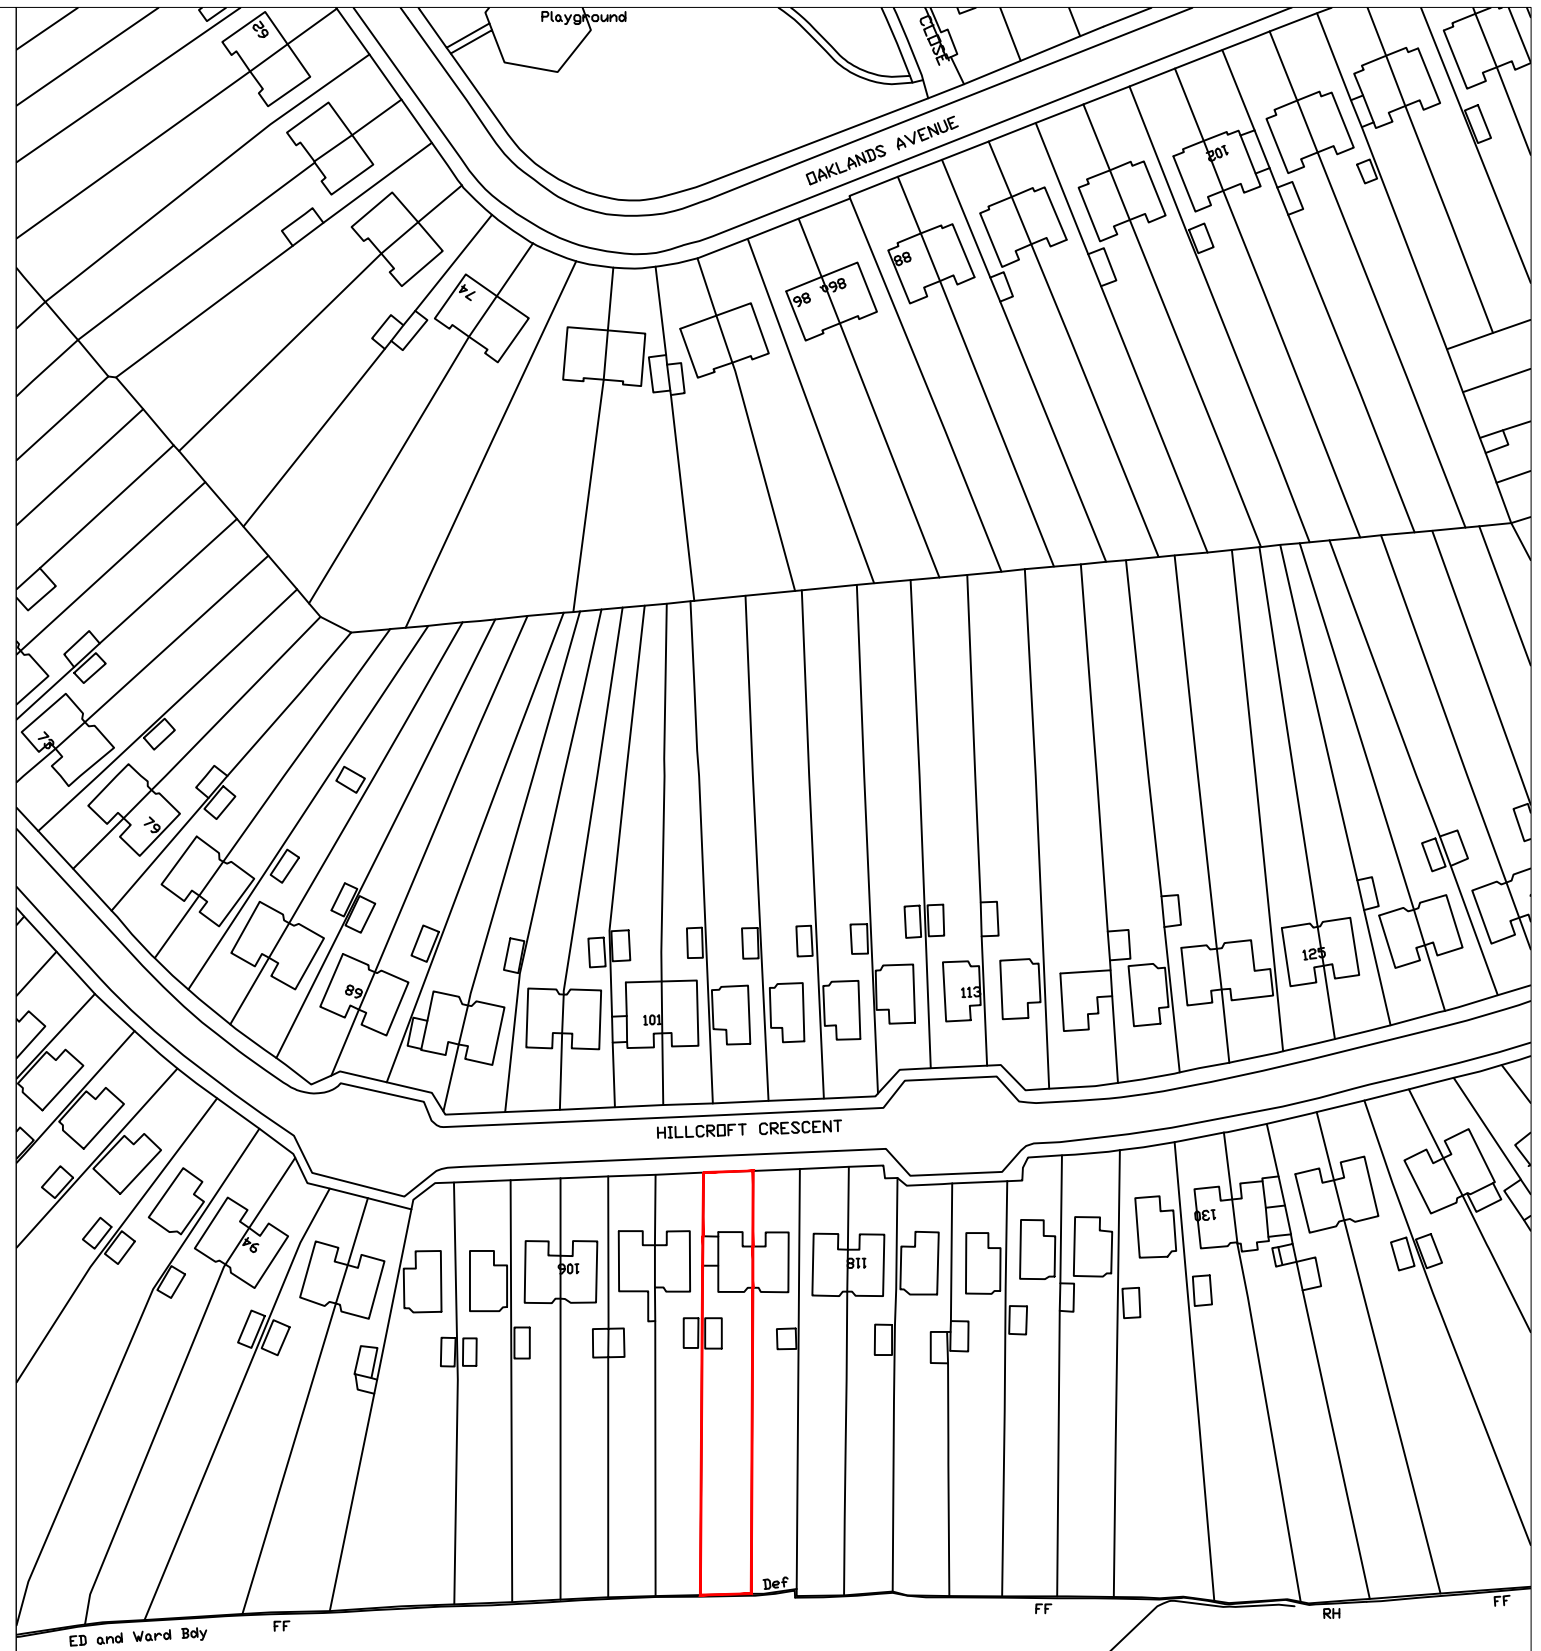

SITE BLOCK PLAN

LOCATION MAP

SITE 112 Hillcroft Crescent WD19 4NZ	Scale @ A3: AS SHOWN
DRAWING NO: 21133.PA101	Revision: P01
DRAWING TITLE OS MAP, LOCATION MAP	