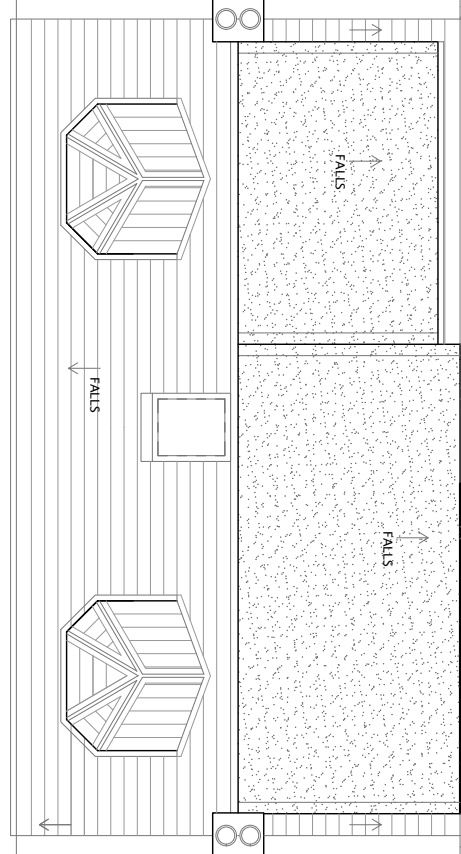

HARVEY PLACE

CARPARK

VICTORIA PLACE

13

GRASS

HARDSTANDING

PLANTER

11

EXTENSION  
 12 VICTORIA PLACE,  
 BANFF. AB45 1EL

Planning

EXISTING ROOF  
 PLAN

7th JULY 2021

1:100 @ A3

K D L DESIGN  
 4 Salisbury Place, Arbroath, Angus. DD11 2AD  
 Tel: 07470 687 391 E-mail: kevin\_leadingham@hotmail.com