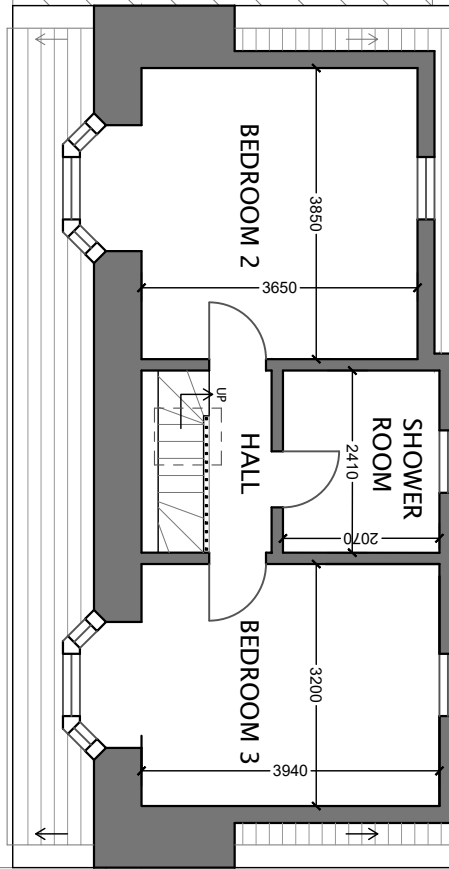

HARVEY PLACE

CARPARK

VICTORIA PLACE

13

11

FALLS

FALLS

FALLS

GRASS

HARDSTANDING

PLANTER

EXTENSION
 12 VICTORIA PLACE,
 BANFF. AB45 1EL
 Planning

PROPOSED 1st floor
 PLAN

7th JULY 2021

1:100 @ A3

K D L DESIGN
 52-54 Marketgate, Arbroath, Angus. DD11 1AT
 Tel: 07470 687 391 E-mail: kevin_leadingham@hotmail.com