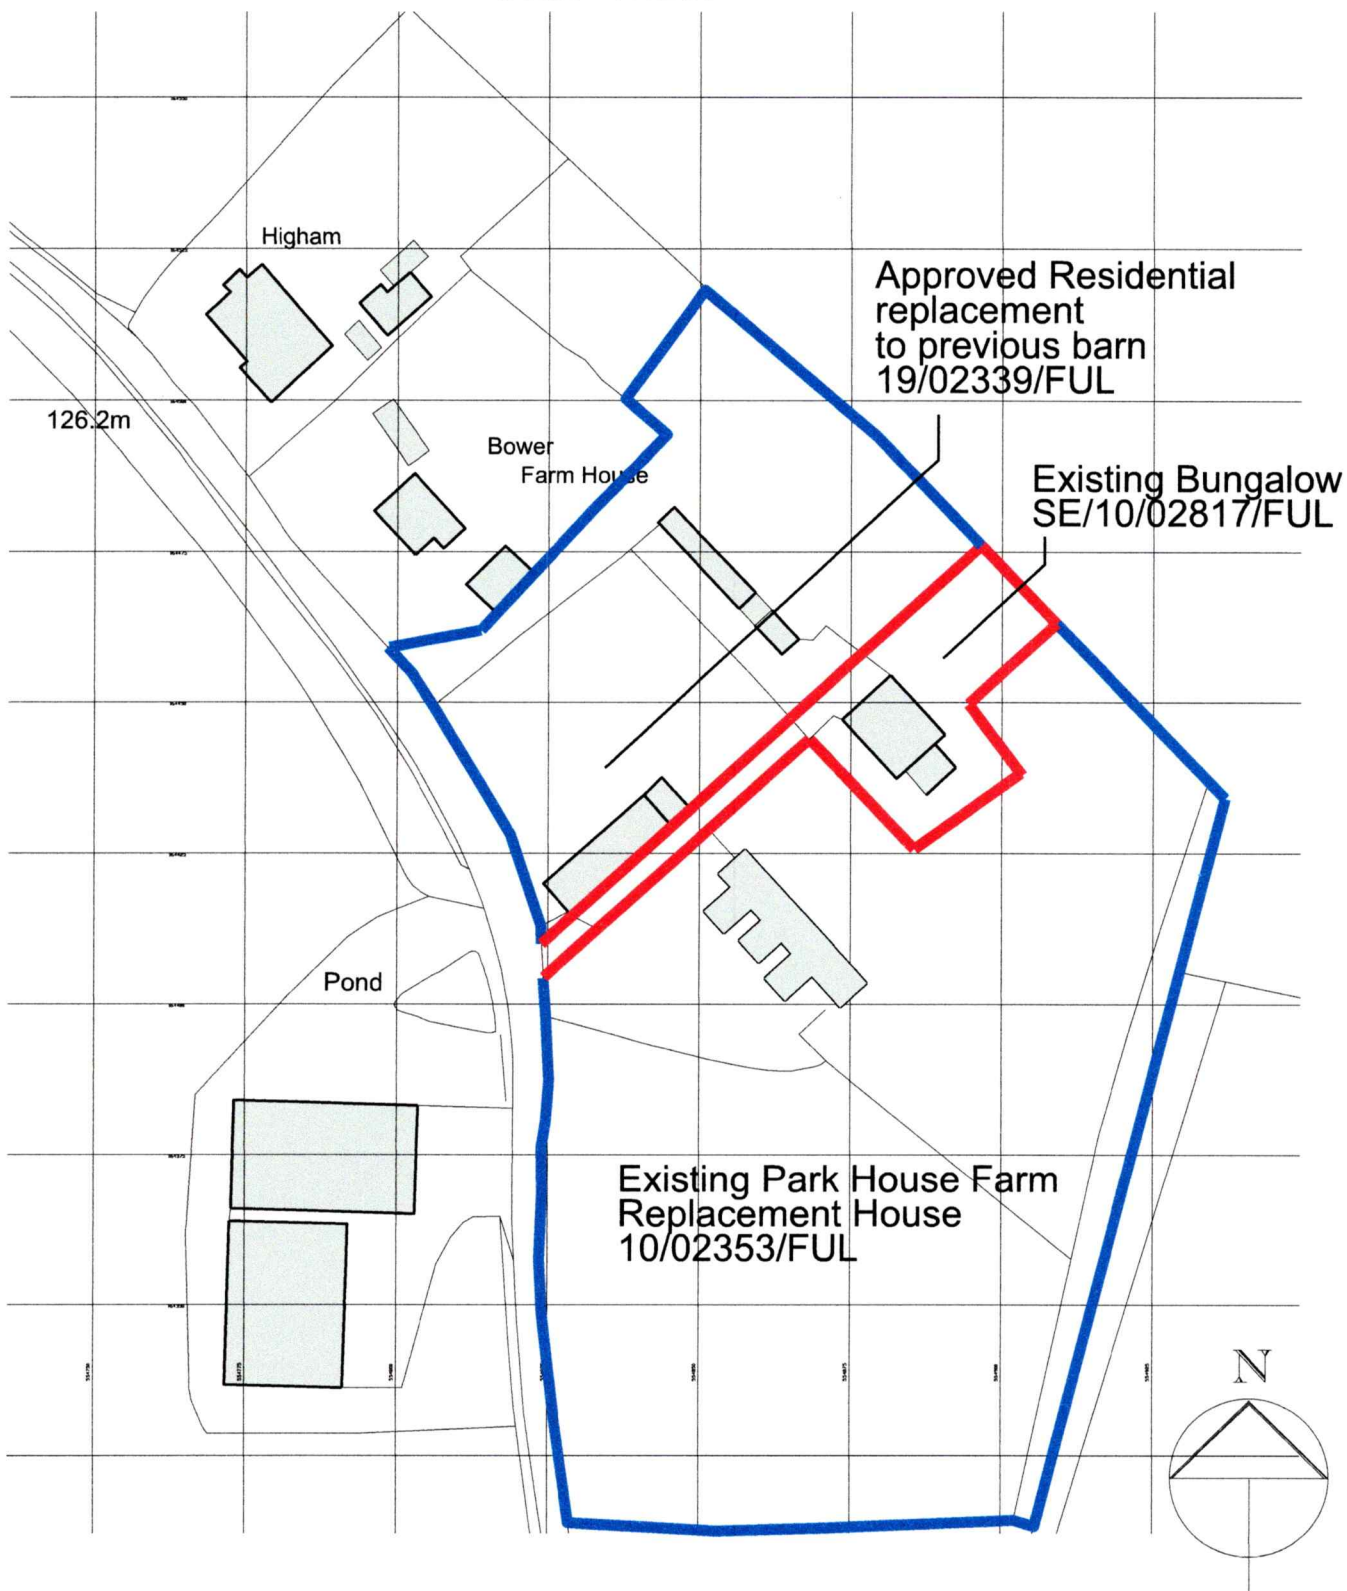

Scale 1:1250

**LEWIS
PATTEN**

CHARTERED
ARCHITECTS

www.lewispatton.co.uk

16 Watermark Way, Foxholes Business Park, Hertford, SG13 7TZ
Tel:01992 500234 Fax:01992 500221 LP@lewispatton.co.uk

RIBA Chartered Practice. Lewis Patten Ltd. Company Registered in England no. 7040814

Project
**Park House Farm,
Eynsford**

Subject
**Existing Bungalow
Location Plan**

Client
Mr. T. Wilson

Scale Date
1:1250 July 2018

Drawing Number
1684/A4/90

drg. path: