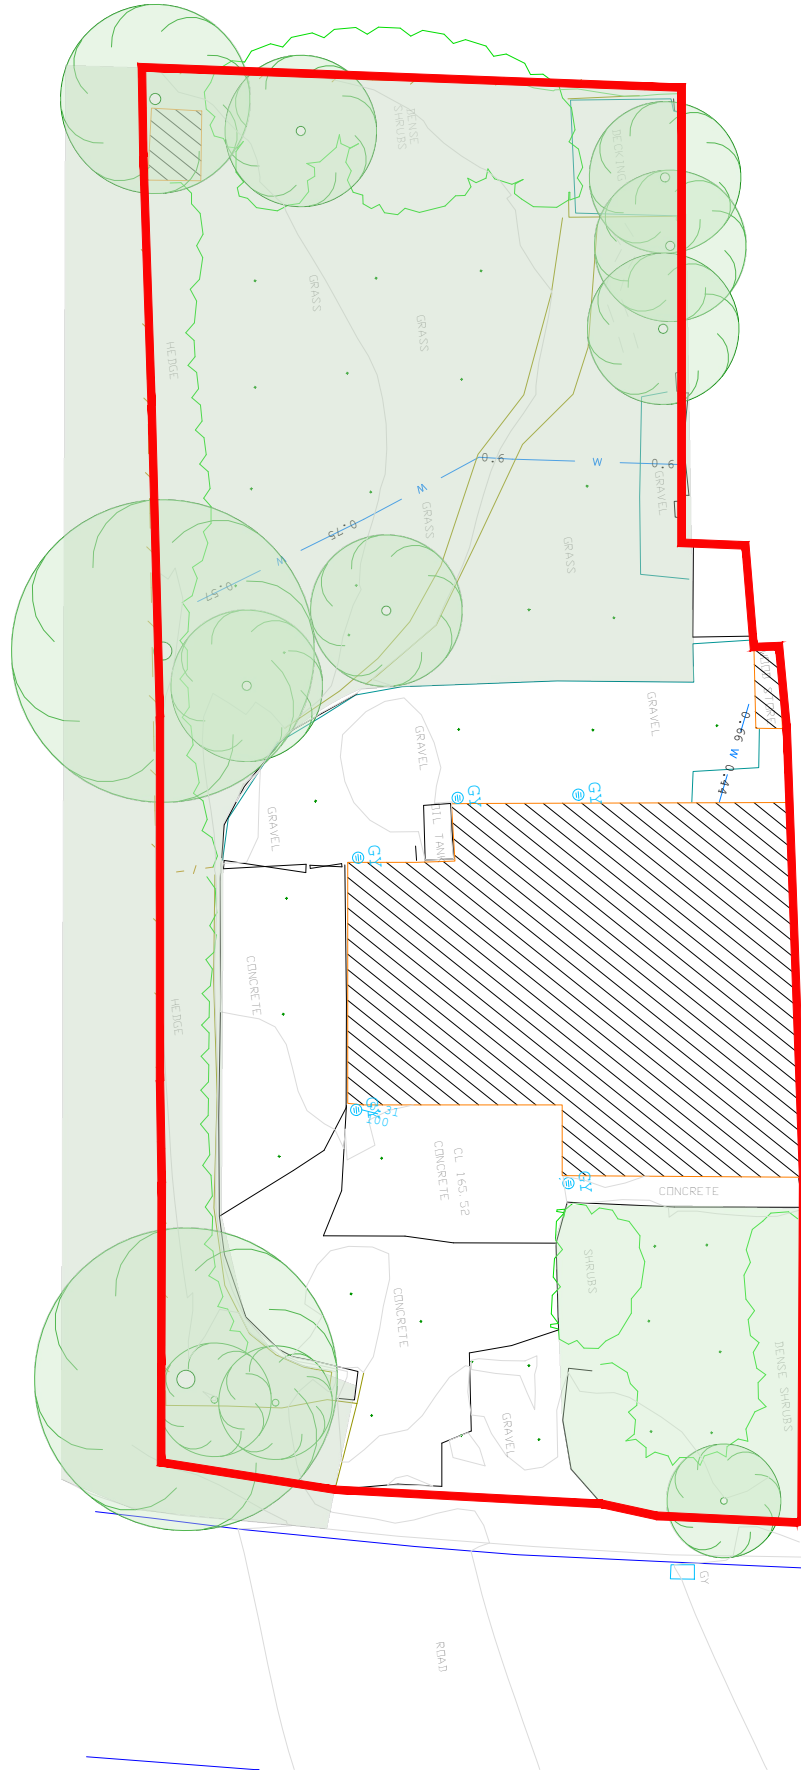

This drawing is subject to copyright and is not to be reproduced in part of whole without approval.

Do not scale this drawing - check all dimensions on site

This drawing is for Pre-Application purposes only.

# Existing Site Plan

Rev.	Description	Date
Client D Williams Z Hodgson		Drawing Title Existing Site Plan
Project 13 South Terrace		Status: <b>PLANNING</b> Date: May 2021
2011	ES01	A3
		Rev: -